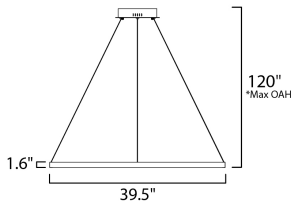

MEASUREMENTS

DIMENSION : 39.5" L x 39.5" W x 1.5" H
 MAX OAH : 118" OAH
 CANOPY : 10" W x 2" H x 10" L
 HANGING WEIGHT : 6.16 lb

LAMPING

INPUT VOLTAGE : 120V
 LUMENS : 3,800 Rated (2,200 Del.)
 BULB : 1 x 41W LED PCB Integrated , 41W Total
 BULB INCLUDED : (Integrated)
 DIMMABLE : Dimmable W/ WIZ compatible device or app
 CRI : 90 CRI
 COLOR_TEMP : 2700-6500K