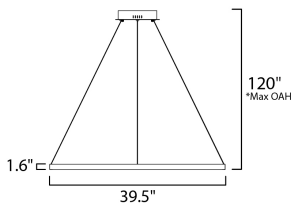

MEASUREMENTS

DIMENSION : 39.5" L x 39.5" W x 1.5" H
 MAX OAH : 118" OAH
 CANOPY : 10" W x 2" H x 10" L
 HANGING WEIGHT : 6.16 lb

LAMPING

INPUT VOLTAGE : 120V
 LUMENS : 3,800 Rated (2,200 Del.)
 BULB : 1 x 41W LED PCB Integrated , 41W Total
 BULB INCLUDED : (Integrated)
 DIMMABLE : Dimmable W/ WIZ compatible device or app
 CRI : 90 CRI
 COLOR_TEMP : 2700-6500K