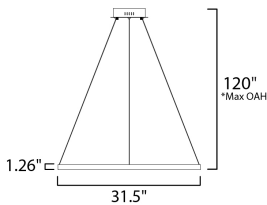

**MEASUREMENTS**

DIMENSION : 31.5" L x 31.5" W x 1.25" H  
 MAX OAH : 123" OAH  
 CANOPY : 8.25" W x 2" H x 8.25" L  
 HANGING WEIGHT : 4.4 lb

**LAMPING**

INPUT VOLTAGE : 120-277V  
 LUMENS : 3,000 Rated (1,500 Del.)  
 BULB : 1 x 35W LED PCB Integrated , 35W Total  
 BULB INCLUDED : (Integrated)  
 DIMMABLE : Dimmable W/ WIZ compatible device or app  
 CRI : 90 CRI  
 COLOR\_TEMP : 2700-6500K