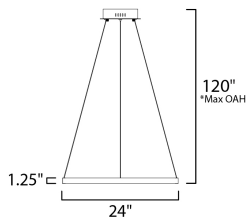

MEASUREMENTS

- DIMENSION : 23.5" L x 23.5" W x 1.25" H
- MAX OAH : 123" OAH
- CANOPY : 8.25" W x 2" H x 8.25" L
- HANGING WEIGHT : 3.3 lb

LAMPING

- INPUT VOLTAGE : 120-277V
- LUMENS : 2,000 Rated (1,250 Del.)
- BULB : 1 x 27W LED PCB Integrated , 27W Total
- BULB INCLUDED : (Integrated)
- DIMMABLE : Dimmable W/ WIZ compatible device or app
- CRI : 90 CRI
- COLOR_TEMP : 2700-6500K