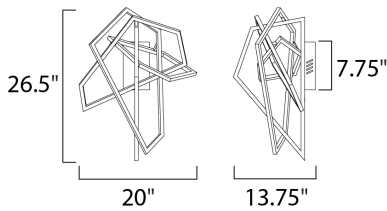

MEASUREMENTS

DIMENSION : 20" W x 26.5" H x 13.75" Ext
 MAX OAH : 1.75" W x 7.75" H
 HANGING WEIGHT : 7.7 lb

LAMPING

INPUT VOLTAGE : 120V
 LUMENS : 3,150 Rated
 BULB : 1 x 45W LED PCB Integrated , 45W Total
 BULB INCLUDED : (Integrated)
 DIMMABLE : Triac CL
 CRI : 90+ CRI
 COLOR_TEMP : 3000K