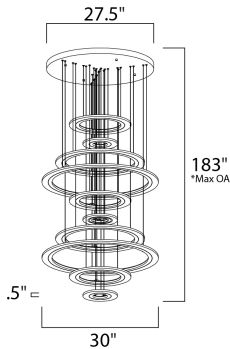

*max overall height

MEASUREMENTS

- DIMENSION : 30" L x 30" W x 50.25" H
- MAX OAH : 177" OAH
- CANOPY : 27.5" W x 1.5" H x 27.5" L
- HANGING WEIGHT : 59.89 lb

LAMPING

- INPUT VOLTAGE : 120V
- LUMENS : 11,130 Rated (6,110 Del.)
- BULB : 1 x 159W LED PCB Integrated , 159W Total
- BULB INCLUDED : (Integrated)
- DIMMABLE : Triac CL
- CRI : 80+ CRI
- COLOR_TEMP : 3000K