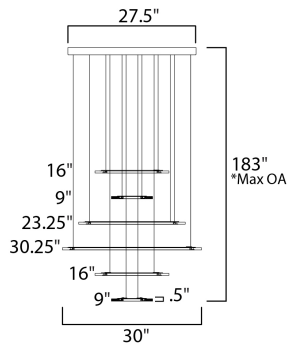

*max overall height of fixture

MEASUREMENTS

- DIMENSION : 30" L x 30" W x 0.5" H
- MAX OAH : 177" OAH
- CANOPY : 27.5" W x 1.5" H x 27.5" L
- HANGING WEIGHT : 42.43 lb

LAMPING

- INPUT VOLTAGE : 120V
- LUMENS : 7,350 Rated (4,035 Del.)
- BULB : 6 x 105W LED PCB Integrated , 105W Total
- BULB INCLUDED : (Integrated)
- DIMMABLE : Triac CL
- CRI : 80+ CRI
- COLOR_TEMP : 3000K