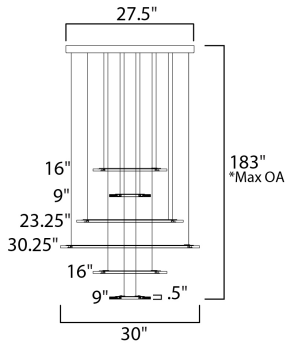

*max overall height of fixture

MEASUREMENTS

- DIMENSION : 30" L x 30" W x 0.5" H
- MAX OAH : 177" OAH
- CANOPY : 27.5" W x 1.5" H x 27.5" L
- HANGING WEIGHT : 42.43 lb

LAMPING

- INPUT VOLTAGE : 120V
- LUMENS : 7,350 Rated (4,035 Del.)
- BULB : 6 x 105W LED PCB Integrated , 105W Total
- BULB INCLUDED : (Integrated)
- DIMMABLE : Triac CL
- CRI : 80+ CRI
- COLOR_TEMP : 3000K