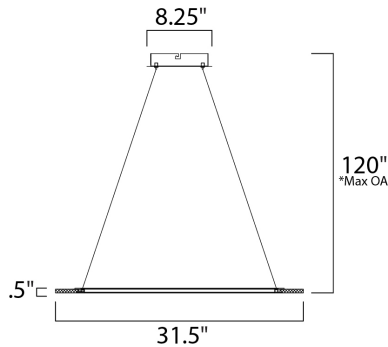

\*max overall height

**MEASUREMENTS**

DIMENSION : 31.5" L x 31.5" W x 0.5" H  
 MAX OAH : 120" OAH  
 CANOPY : 8.25" W x 2" H x 8.25" L  
 HANGING WEIGHT : 16.62 lb

**LAMPING**

INPUT VOLTAGE : 120V  
 LUMENS : 2,240 Rated (1,810 Del.)  
 BULB : 1 x 32W LED PCB Integrated , 32W Total  
 BULB INCLUDED : (Integrated)  
 DIMMABLE : Triac CL  
 CRI : 80+ CRI  
 COLOR\_TEMP : 3000K