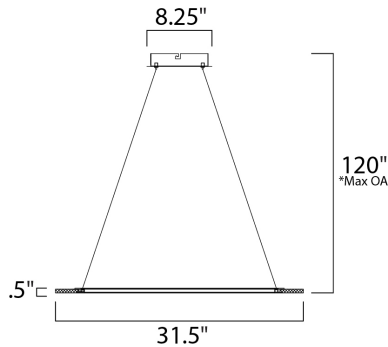

\*max overall height

**MEASUREMENTS**

- DIMENSION : 31.5" L x 31.5" W x 0.5" H
- MAX OAH : 120" OAH
- CANOPY : 8.25" W x 2" H x 8.25" L
- HANGING WEIGHT : 16.62 lb

**LAMPING**

- INPUT VOLTAGE : 120V
- LUMENS : 2,240 Rated (1,810 Del.)
- BULB : 1 x 32W LED PCB Integrated , 32W Total
- BULB INCLUDED : (Integrated)
- DIMMABLE : Triac CL
- CRI : 80+ CRI
- COLOR\_TEMP : 3000K