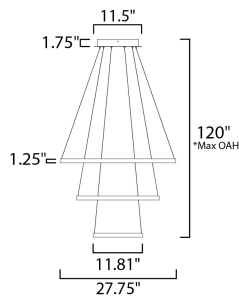

MEASUREMENTS

DIMENSION : 27.75" L x 27.75" W x 1.25" H
 MAX OAH : 120" OAH
 CANOPY : 11.5" W x 1.75" H x 11.5" L
 HANGING WEIGHT : 11.3 lb

LAMPING

INPUT VOLTAGE : 120V
 LUMENS : 7,000 Rated
 BULB : 3 x 100W LED PCB Integrated , 100W Total
 BULB INCLUDED : (Integrated)
 DIMMABLE : Triac CL
 CRI : 80+ CRI
 COLOR_TEMP : 3000K