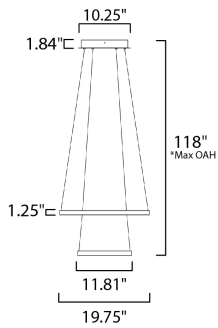

**MEASUREMENTS**

DIMENSION : 19.75" L x 19.75" W x 1.25" H  
 MAX OAH : 118" OAH  
 CANOPY : 10.25" W x 1.84" H x 10.25" L  
 HANGING WEIGHT : 9 lb

**LAMPING**

INPUT VOLTAGE : 120V  
 LUMENS : 3,850 Rated  
 BULB : 2 x 55W LED PCB Integrated , 55W Total  
 BULB INCLUDED : (Integrated)  
 DIMMABLE : Triac CL  
 CRI : 80+ CRI  
 COLOR\_TEMP : 3000K