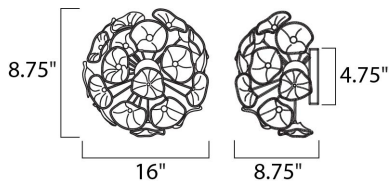

MEASUREMENTS

DIMENSION : 16.5" W x 8.75" H x 8.75" Ext
 MAX OAH : 4.75" W x 4.75" H
 CANOPY : 4.75" W x 4.75" H
 HANGING WEIGHT : 7.71 lb

LAMPING

INPUT VOLTAGE : 120V
 LUMENS : 4,000 Rated
 BULB : 8 x 40W Xenon G9 , 320W Total
 BULB INCLUDED : (Included)
 DIMMABLE : Yes
 COLOR_TEMP : 2900K