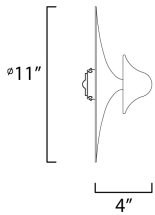

PRODUCT DESCRIPTION

Soft ambient light is cast indirectly off the contoured white reflector by LED cleverly concealed in the Black cup centered on the disc. Light can be directed by adjusting the gimbaled reflector.

MEASUREMENTS

DIMENSION : 11" L x 11" W x 11" H x 4" Ext
 MAX OAH : 5" W x 0.25" H
 HANGING WEIGHT : 2.05 lb

LAMPING

INPUT VOLTAGE : 120V
 LUMENS : 525 Rated (280 Del.)
 BULB : 1 x 7.5W LED PCB Integrated , 8W Total
 BULB INCLUDED : (Integrated)
 DIMMABLE : Triac CL or ELV
 CRI : 90+ CRI
 COLOR_TEMP : 3000K
 LIGHTING_DIRECTION : Omni