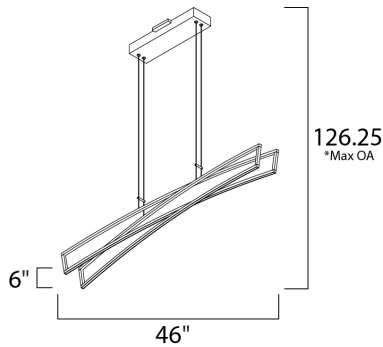

**PRODUCT DESCRIPTION**

Intersecting band create interesting and unique forms finished in Matte White. High power LED makes these designs as functional as they are decorative.

\*max overall height

**MEASUREMENTS**

- DIMENSION : 46" L x 5" W x 6" H
- MAX OAH : 126.25" OAH
- CANOPY : 4" W x 2.25" H x 15" L
- HANGING WEIGHT : 6.62 lb

**LAMPING**

- INPUT VOLTAGE : 120V
- LUMENS : 4,760 Rated (2,940 Del.)
- BULB : 1 x 68W LED PCB Integrated , 68W Total
- BULB INCLUDED : (Integrated)
- DIMMABLE : Triac CL
- CRI : 80+ CRI
- COLOR\_TEMP : 3000K