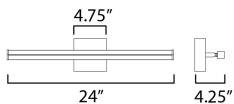

MEASUREMENTS

DIMENSION : 24" L x 4.25" W x 4.75" H x 4.25" Ext
 MAX OAH :
 CANOPY : 4.75" W x 1.5" H x 4.75" L
 HANGING WEIGHT : 1.5 lb

LAMPING

INPUT VOLTAGE : 120-277V
 LUMENS : 1,100 Rated (750 Del.)
 BULB : 1 x 15.6W LED PCB Integrated , 16W Total
 BULB INCLUDED : (Integrated)
 DIMMABLE : Only at 120V with ELV
 CRI : 90 CRI
 COLOR_TEMP : 3000K
 LIGHTING_DIRECTION : Directional