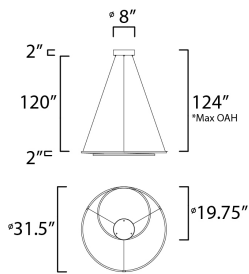

FINISHES OPTION

-  Black (BK)
-  Matte Silver (MS)

MATERIAL

Aluminum, Acrylic, Steel

RATINGS

cETLus
Dry Location

ADDITIONAL

RATED LIFE 30000 Hours
OPERATING TEMPERATURE:
-20°C (-4°F), 40°C (104°F)

MEASUREMENTS

- DIMENSION : 31.5" L x 31.5" W x 2" H
- MAX OAH : 124" OAH
- CANOPY : 8" W x 2" H x 8" L
- HANGING WEIGHT : 6.2 lb

LAMPING

- INPUT VOLTAGE : 120V
- LUMENS : 6,860 Rated (5,880 Del.)
- BULB : 1 x 98W LED PCB Integrated , 98W Total
- BULB INCLUDED : (Integrated)
- DIMMABLE : ELV or Triac CL
- CRI : 80 CRI
- COLOR_TEMP : 3000K