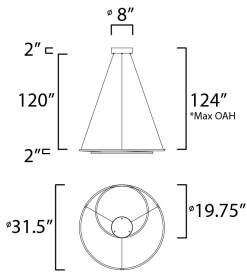

**FINISHES OPTION**

-  Black (BK)
-  Matte Silver (MS)

**MATERIAL**

Aluminum, Acrylic, Steel

**RATINGS**

cETLus  
Dry Location

**ADDITIONAL**

RATED LIFE 30000 Hours  
OPERATING TEMPERATURE:  
-20°C (-4°F), 40°C (104°F)

**MEASUREMENTS**

- DIMENSION : 31.5" L x 31.5" W x 2" H
- MAX OAH : 124" OAH
- CANOPY : 8" W x 2" H x 8" L
- HANGING WEIGHT : 6.2 lb

**LAMPING**

- INPUT VOLTAGE : 120V
- LUMENS : 6,860 Rated (5,880 Del.)
- BULB : 1 x 98W LED PCB Integrated , 98W Total
- BULB INCLUDED : (Integrated)
- DIMMABLE : ELV or Triac CL
- CRI : 80 CRI
- COLOR\_TEMP : 3000K