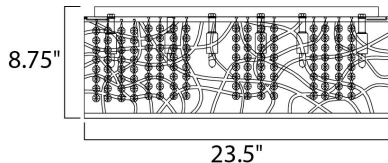

MEASUREMENTS

DIMENSION : 23.5" W x 8.75" H
 HANGING WEIGHT : 14.74 lb

LAMPING

INPUT VOLTAGE : 120V
 LUMENS : 4,050 Rated (3,600 Del.)
 BULB : 9 x 4W LED G9 , 36W Total
 BULB INCLUDED : (Included)
 DIMMABLE : Yes
 CRI : 80+ CRI
 COLOR_TEMP : 3000K