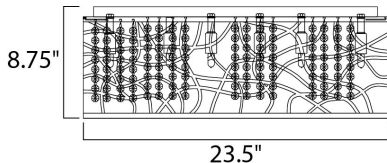

MEASUREMENTS

DIMENSION : 23.5" W x 8.75" H
 HANGING WEIGHT : 14.74 lb

LAMPING

INPUT VOLTAGE : 120V
 LUMENS : 4,050 Rated (3,600 Del.)
 BULB : 9 x 4W LED G9 , 36W Total
 BULB INCLUDED : (Included)
 DIMMABLE : Yes
 CRI : 80+ CRI
 COLOR_TEMP : 3000K