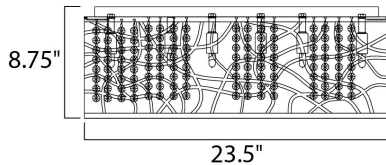

**MEASUREMENTS**

DIMENSION : 23.5" W x 8.75" H  
 HANGING WEIGHT : 14.74 lb

**LAMPING**

INPUT VOLTAGE : 120V  
 LUMENS : 4,050 Rated (3,600 Del.)  
 BULB : 9 x 4W LED G9 , 36W Total  
 BULB INCLUDED : (Included)  
 DIMMABLE : Yes  
 CRI : 80+ CRI  
 COLOR\_TEMP : 3000K