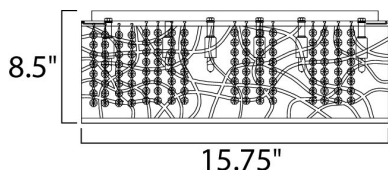

MEASUREMENTS

DIMENSION : 15.75" W x 8.75" H
 HANGING WEIGHT : 8 lb

LAMPING

INPUT VOLTAGE : 120V
 LUMENS : 3,150 Rated (2,800 Del.)
 BULB : 7 x 4W LED G9 , 28W Total
 BULB INCLUDED : (Included)
 DIMMABLE : Yes
 CRI : 80+ CRI
 COLOR_TEMP : 3000K