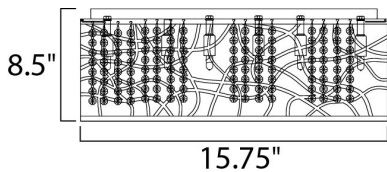

**MEASUREMENTS**

DIMENSION : 15.75" W x 8.75" H  
 HANGING WEIGHT : 8 lb

**LAMPING**

INPUT VOLTAGE : 120V  
 LUMENS : 3,150 Rated (2,800 Del.)  
 BULB : 7 x 4W LED G9 , 28W Total  
 BULB INCLUDED : (Included)  
 DIMMABLE : Yes  
 CRI : 80+ CRI  
 COLOR\_TEMP : 3000K