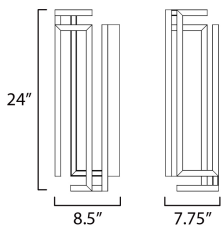

**PRODUCT DESCRIPTION**

A cubist work of art, the Penrose collection carefully calculates the structural form of a cube space when corners do not meet. This tracery of this shape is emphasized by its dedicated LED light source housed within aluminum channels and then cast in various directions. Available in Matte Black or Gold, this series is a feat of human engineering in design. Translating a mathematical challenge into a sculptural work of art with the function of delivering light to interior spaces.

**MEASUREMENTS**

DIMENSION : 8.5" W x 24" H x 7.75" Ext  
 MAX OAH : 20" W x 5.5" H  
 HANGING WEIGHT : 8.88 lb

**LAMPING**

INPUT VOLTAGE : V  
 LUMENS : 1,500 Rated (950 Del.)  
 BULB : 1 x 30W LED DC Integrated , 30W Total  
 BULB INCLUDED : (Integrated)  
 DIMMABLE :  
 CRI : 90 CRI  
 COLOR\_TEMP : 3000K

**FINISHES OPTION**

-  Black (BK)
-  Gold (GLD)

**MATERIAL**

Aluminum, Steel

**RATINGS**

Damp Location

**ADDITIONAL**

INSTALL UP/DOWN: Any  
 OPERATING TEMPERATURE:  
 -20°C (-4°F), 40°C (104°F)