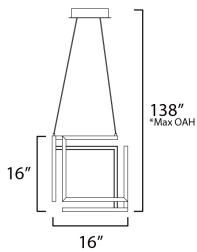

**PRODUCT DESCRIPTION**

A cubist work of art, the Penrose collection carefully calculates the structural form of a cube space when corners do not meet. This tracery of this shape is emphasized by its dedicated LED light source housed within aluminum channels and then cast in various directions. Available in Matte Black or Gold, this series is a feat of human engineering in design. Translating a mathematical challenge into a sculptural work of art with the function of delivering light to interior spaces.

**MEASUREMENTS**

DIMENSION : 16" L x 16" W x 16" H  
 MAX OAH : 138" OAH  
 HANGING WEIGHT : 8.16 lb

**LAMPING**

INPUT VOLTAGE : V  
 LUMENS : 2,700 Rated (1,700 Del.)  
 BULB : 1 x 54W LED DC Integrated , 54W Total  
 BULB INCLUDED : (Integrated)  
 DIMMABLE :  
 CRI : 90 CRI  
 COLOR\_TEMP : 3000K

\*max overall height

**FINISHES OPTION**

- Black (BK)
- Gold (GLD)

**MATERIAL**

Aluminum, Steel

**RATINGS**

Dry Location

**ADDITIONAL**