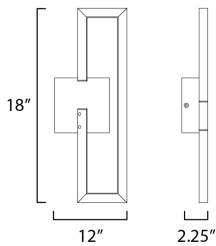

PRODUCT DESCRIPTION

A cubist work of art, the Penrose collection carefully calculates the structural form of a cube space when corners do not meet. This tracery of this shape is emphasized by its dedicated LED light source housed within aluminum channels and then cast in various directions. Available in Matte Black or Gold, this series is a feat of human engineering in design. Translating a mathematical challenge into a sculptural work of art with the function of delivering light to interior spaces.

MEASUREMENTS

DIMENSION : 7" W x 18" H x 2.25" Ext
 MAX OAH : 5" W x 5" H
 HANGING WEIGHT : 1.94 lb

LAMPING

INPUT VOLTAGE : 120-277V
 LUMENS : 700 Rated (490 Del.)
 BULB : 1 x 14W LED DC Integrated , 14W Total
 BULB INCLUDED : (Integrated)
 CRI : 90 CRI
 COLOR_TEMP : 3000K