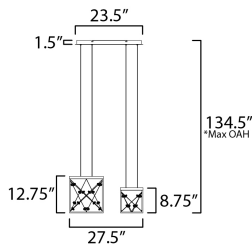

PRODUCT DESCRIPTION

A network of wire and crystal are suspended within a box frame illuminated from above. The light panel above highlights the iridescence of the crystal while providing ample illumination to the space below.

*max overall height

MEASUREMENTS

DIMENSION : 27.5" L x 27.5" W x 12.75" H
 MAX OAH : 134.5" OAH
 CANOPY : 23.5" W x 1.5" H x 23.5" L
 HANGING WEIGHT : 29 lb

LAMPING

INPUT VOLTAGE : 120-277V
 LUMENS : 4,400 Rated (1,800 Del.)
 BULB : 1 x 73.5W LED DC Integrated , 74W Total
 BULB INCLUDED : (Integrated)
 DIMMABLE : Triac, ELV, 0-10V
 CRI : 90 CRI
 COLOR_TEMP : 30-35-40K