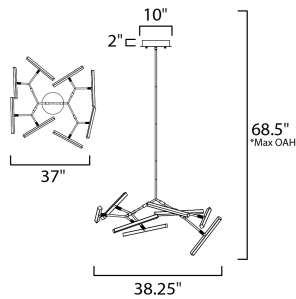

PRODUCT DESCRIPTION

This unique design features arms that branch in multiple directions, both rotating and pivoting that allows light to be directed where needed. The Black finish is a dramatic contrast to the V shaped acrylic diffuser which disperses light in two directions. A high powered LED light engine is fully dimmable for your desired light level.

*max overall height

MEASUREMENTS

- DIMENSION : 38.25" L x 37" W x 68.5" H
- MAX OAH : 68.5" OAH x 10" W x 10" H
- CANOPY : 2" W x 10" H x 10" L
- HANGING WEIGHT : 12.32 lb

LAMPING

- INPUT VOLTAGE : 120V
- LUMENS : 3,920 Rated
- BULB : 8 x 7W LED PCB Integrated , 56W Total
- BULB INCLUDED : (Integrated)
- DIMMABLE : ELV or Triac CL
- CRI : 80 CRI
- COLOR_TEMP : 3000K

FINISHES OPTION

- Black (BK)

MATERIAL

Aluminum+Steel+Acrylic

RATINGS

cETLus
Dry Location

ADDITIONAL

SLOPE: 30
RATED LIFE 35000 Hours
OPERATING TEMPERATURE:
-20°C (-4°F), 40°C (104°F)