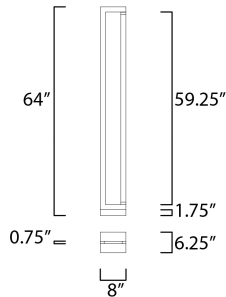

**PRODUCT DESCRIPTION**

Simple shapes constructed of rectangular aluminum channels of Matte White rotate on a frame to allow for excellent control of direction of light. Alternate up and down lighting for even room illumination and unique lighting effect.

**MEASUREMENTS**

DIMENSION : 8" L x 6.25" W x 64" H  
 MAX OAH : 64" OAH x 6.25" W x 1.75" H  
 HANGING WEIGHT : 23.32 lb

**LAMPING**

INPUT VOLTAGE : 120V  
 LUMENS : 2,400 Rated (2,100 Del.)  
 BULB : 1 x 30W LED PCB Integrated , 30W Total  
 BULB INCLUDED : (Integrated)  
 DIMMABLE : ELV or Triac CL  
 CRI : 80 CRI  
 COLOR\_TEMP : 3000K