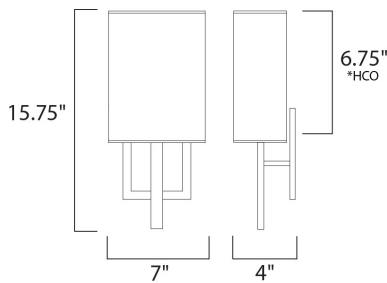

*height from center of outlet to the top of the fixture

MEASUREMENTS

DIMENSION : 7" W x 15.75" H x 4" Ext
 MAX OAH : 4.92" W x 13.78" H
 HANGING WEIGHT : 2.38 lb

LAMPING

INPUT VOLTAGE : 120V
 LUMENS : 1,050 Rated
 BULB : 2 x 6W LED PCB Integrated , 12W Total
 BULB INCLUDED : (Integrated)
 DIMMABLE : Triac CL
 CRI : 80+ CRI
 COLOR_TEMP : 3000K