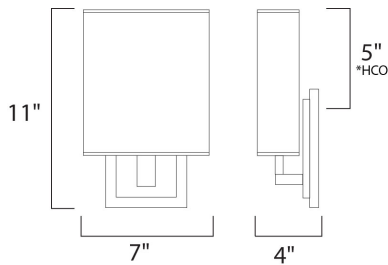

\*height from center of outlet to the top of the fixture

**MEASUREMENTS**

DIMENSION : 7" W x 14" H x 4" Ext  
 MAX OAH : 4.49" W x 10.79" H  
 HANGING WEIGHT : 1.85 lb

**LAMPING**

INPUT VOLTAGE : 120V  
 LUMENS : 1,050 Rated  
 BULB : 2 x 6W LED PCB Integrated , 12W Total  
 BULB INCLUDED : (Integrated)  
 DIMMABLE : Triac CL  
 CRI : 80+ CRI  
 COLOR\_TEMP : 3000K