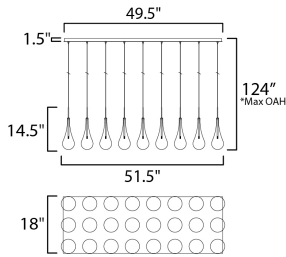

**PRODUCT DESCRIPTION**

The new Larmes features an extended profile Clear glass shade that screws on to a Satin Nickel mount. Long life G4 LED offers considerable light with dimming capabilities.

\*max overall height

**MEASUREMENTS**

- DIMENSION : 51.5" L x 18" W x 16.5" H
- MAX OAH : 140.5" OAH
- CANOPY : 18" W x 1.5" H x 49.5" L
- HANGING WEIGHT : 42.25 lb

**LAMPING**

- INPUT VOLTAGE : 120V
- LUMENS : 2,304 Rated
- BULB : 24 x 1.5W LED 12V G4 , 36W Total
- BULB INCLUDED : (Included)
- DIMMABLE : Electronic Low Voltage (ELV)
- CRI : 80+ CRI
- COLOR\_TEMP : 3000K