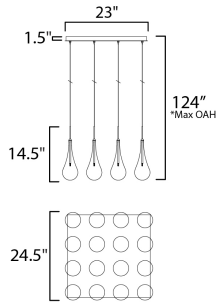

**PRODUCT DESCRIPTION**

The new Larmes features an extended profile Clear glass shade that screws on to a Satin Nickel mount. Long life G4 LED offers considerable light with dimming capabilities.

\*max overall height

**MEASUREMENTS**

- DIMENSION : 24.5" L x 24.5" W x 16.5" H
- MAX OAH : 130" OAH
- CANOPY : 23" W x 1.5" H x 23" L
- HANGING WEIGHT : 25.96 lb

**LAMPING**

- INPUT VOLTAGE : 120V
- LUMENS : 1,680 Rated
- BULB : 16 x 1.5W LED 12V G4 , 24W Total
- BULB INCLUDED : (Included)
- DIMMABLE : Electronic Low Voltage (ELV)
- CRI : 80+ CRI
- COLOR\_TEMP : 3000K