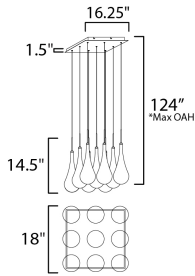

PRODUCT DESCRIPTION

The new Larmes features an extended profile Clear glass shade that screws on to a Satin Nickel mount. Long life G4 LED offers considerable light with dimming capabilities.

*max overall height

MEASUREMENTS

DIMENSION : 12" L x 12" W x 16.5" H
 MAX OAH : 140.5" OAH
 CANOPY : 16.25" W x 1.5" H x 16.25" L
 HANGING WEIGHT : 13.5 lb

LAMPING

INPUT VOLTAGE : 120V
 LUMENS : 945 Rated
 BULB : 9 x 1.5W LED 12V G4 , 14W Total
 BULB INCLUDED : (Included)
 DIMMABLE : Electronic Low Voltage (ELV)
 CRI : 80+ CRI
 COLOR_TEMP : 3000K