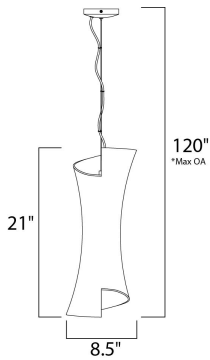

PRODUCT DESCRIPTION

Like a translucent sheath delicately draped around the most graceful form, Conico offers a delicate Opal White panel of glass floating over a slender Satin Nickel metal rod like a sophisticated designer dress on the red carpet. A study in simplicity, the hour glass shape and understated light speak of classic sophistication and impeccable taste.

*max overall height

MEASUREMENTS

DIMENSION : 8.5" W x 21" H
 MAX OAH : 120" OAH
 HANGING WEIGHT : 7.94 lb

LAMPING

INPUT VOLTAGE : 120V
 BULB : 1 x 100W Incandescent E26 Medium , 100W Total
 BULB INCLUDED : (Not Included)
 DIMMABLE : Yes