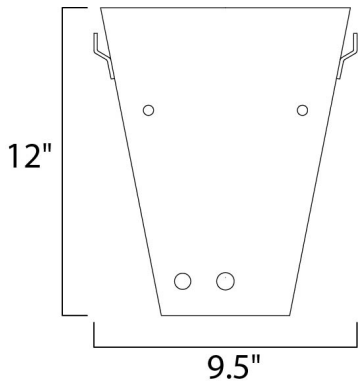

**PRODUCT DESCRIPTION**

Like a translucent sheath delicately draped around the most graceful form, Conico offers a delicate Opal White panel of glass floating over a slender Satin Nickel metal rod like a sophisticated designer dress on the red carpet. A study in simplicity, the hour glass shape and understated light speak of classic sophistication and impeccable taste.

**MEASUREMENTS**

DIMENSION : 8.5" W x 12" H x 4.5" Ext  
 MAX OAH : 10.25" W x 4" H  
 HANGING WEIGHT : 2.87 lb

**LAMPING**

INPUT VOLTAGE : 120V  
 BULB : 1 x 60W Incandescent E26 , 60W Total  
 BULB INCLUDED : (Not Included)  
 DIMMABLE : Yes