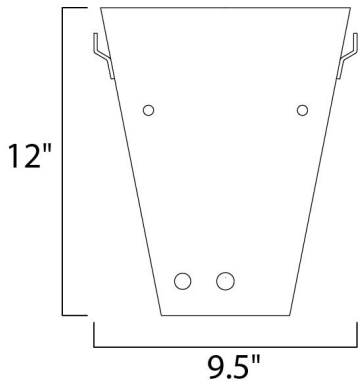

PRODUCT DESCRIPTION

Like a translucent sheath delicately draped around the most graceful form, Conico offers a delicate Opal White panel of glass floating over a slender Satin Nickel metal rod like a sophisticated designer dress on the red carpet. A study in simplicity, the hour glass shape and understated light speak of classic sophistication and impeccable taste.

MEASUREMENTS

DIMENSION : 8.5" W x 12" H x 4.5" Ext
 MAX OAH : 10.25" W x 4" H
 HANGING WEIGHT : 2.87 lb

LAMPING

INPUT VOLTAGE : 120V
 BULB : 1 x 60W Incandescent E26 , 60W Total
 BULB INCLUDED : (Not Included)
 DIMMABLE : Yes