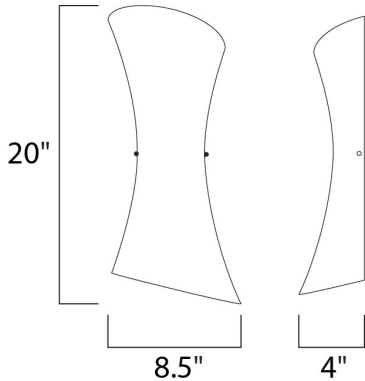

**PRODUCT DESCRIPTION**

Like a translucent sheath delicately draped around the most graceful form, Conico offers a delicate Opal White panel of glass floating over a slender Satin Nickel metal rod like a sophisticated designer dress on the red carpet. A study in simplicity, the hour glass shape and understated light speak of classic sophistication and impeccable taste.

**MEASUREMENTS**

DIMENSION : 8.5" W x 20" H x 4" Ext  
 MAX OAH : 10.25" W x 4" H  
 HANGING WEIGHT : 3.53 lb

**LAMPING**

INPUT VOLTAGE : 120V  
 BULB : 2 x 60W Incandescent E12 Candelabra , 120W Total  
 BULB INCLUDED : (Not Included)  
 DIMMABLE : Yes