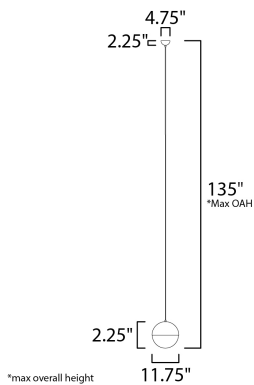

PRODUCT DESCRIPTION

Spun metal semi spheres finished in Satin Nickel, Metallic Gold or Matte Black, cap a Satin White glass shade. Installed into each fixture is an omni-directional LED bulb that evenly illuminates the glass while providing long life operation.

MEASUREMENTS

DIMENSION : 11.75" L x 11.75" W x 12.25" H
 MAX OAH : 135" OAH
 CANOPY : 4.75" W x 2.25" H x 4.75" L
 HANGING WEIGHT : 9.15 lb

LAMPING

INPUT VOLTAGE : 120V
 LUMENS : 840 Rated (830 Del.)
 BULB : 1 x 12W LED E26 Medium , 12W Total
 BULB INCLUDED : (Included)
 DIMMABLE : Triac CL
 CRI : 90+ CRI
 COLOR_TEMP : 3000K