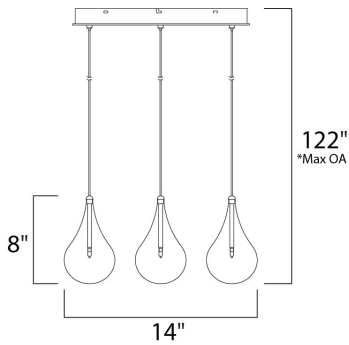

PRODUCT DESCRIPTION

A simple idea gracefully executed in the Larmes collection. Row upon row of Clear oversized teardrops, mounted onto an extended Polished Chrome lamp holder that supports xenon lamps, sets the stage. Individually adjustable drops for custom stagger effects allow for dramatic impact. An added benefit of each drop being aircraft cable-suspended, is the ability to adjust the overall height of the piece to fit the space. The final result is stark and stunning.

*max overall height

MEASUREMENTS

- DIMENSION : 14" L x 14" W x 8" H
- MAX OAH : 122" OAH
- CANOPY : 12.25" W x 1.5" H x 12.25" L
- HANGING WEIGHT : 5.29 lb

LAMPING

- INPUT VOLTAGE : V
- LUMENS : 1,080 Rated
- BULB : 9 x 1.5W LED G4 , 15W Total
- BULB INCLUDED : (Included)
- DIMMABLE : Electronic Low Voltage (ELV)
- COLOR_TEMP : 3000K