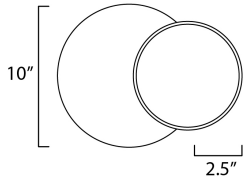

PRODUCT DESCRIPTION

The exterior section of this fixture is lit on the edge and rotates from the top creating a halo effect on the surface behind. Available in either a wall or ceiling fixture is created in two sections finished in Matte White.

MEASUREMENTS

- DIMENSION : 10" L x 10" W x 2.5" H x 2.5" Ext
- BACK PLATE : 8" W x 1.5" H x 2.5" HCO
- CANOPY : 8" W x 1.5" H x 8" L
- HANGING WEIGHT : 2.9 lb

LAMPING

- INPUT VOLTAGE : 120V
- LUMENS : 700 Rated (600 Del.)
- BULB : 1 x 10W LED PCB Integrated , 10W Total
- BULB INCLUDED : (Integrated)
- DIMMABLE : Triac CL
- CRI : 80 CRI
- COLOR_TEMP : 3000K