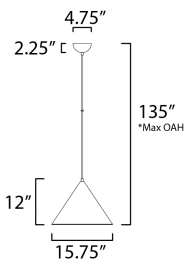

*max overall height

MEASUREMENTS

- DIMENSION : 15.75" L x 15.75" W x 11.25" H
- MAX OAH : 136" OAH
- CANOPY : 4.75" W x 2.5" H x 4.75" L
- HANGING WEIGHT : 4.65 lb

LAMPING

- INPUT VOLTAGE : 120V
- LUMENS : 2,660 Rated (1,600 Del.)
- BULB : 1 x 38W LED AC Integrated , 38W Total
- BULB INCLUDED : (Integrated)
- DIMMABLE : ELV
- CRI : 90+ CRI
- COLOR_TEMP : 3000K

FINISHES OPTION

- Black (BK)
- Matte White (MW)

MATERIAL

Acrylic, Aluminum

RATINGS

cETLus
Dry Location

ADDITIONAL

ADJUSTABLE
SLOPE: 30
RATED LIFE 50000 Hours
OPERATING TEMPERATURE:
-20°C (-4°F), 40°C (104°F)