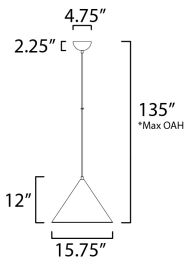

*max overall height

MEASUREMENTS

DIMENSION : 15.75" L x 15.75" W x 11.25" H
 MAX OAH : 136" OAH
 CANOPY : 4.75" W x 2.5" H x 4.75" L
 HANGING WEIGHT : 4.65 lb

LAMPING

INPUT VOLTAGE : 120V
 LUMENS : 2,660 Rated (1,600 Del.)
 BULB : 1 x 38W LED AC Integrated , 38W Total
 BULB INCLUDED : (Integrated)
 DIMMABLE : ELV
 CRI : 90+ CRI
 COLOR_TEMP : 3000K

FINISHES OPTION

- Black (BK)
- Matte White (MW)

MATERIAL

Acrylic, Aluminum

RATINGS

cETLus
 Dry Location

ADDITIONAL

ADJUSTABLE
 SLOPE: 30
 RATED LIFE 50000 Hours
 OPERATING TEMPERATURE:
 -20°C (-4°F), 40°C (104°F)