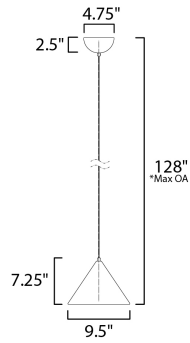

**PRODUCT DESCRIPTION**

These classic cone pendants available in Matte Black or Matte White appear typical from the outside but take on a different personality from below. These pendants are illuminated on the bottom perimeter creating a black abyss on the inside generating an interesting lighting effect.

\*max overall height

**MEASUREMENTS**

DIMENSION : 9.5" L x 9.5" W x 7.25" H  
 MAX OAH : 128" OAH  
 CANOPY : 4.75" W x 2.5" H x 4.75" L  
 HANGING WEIGHT : 2.2 lb

**LAMPING**

INPUT VOLTAGE : 120V  
 LUMENS : 1,470 Rated (940 Del.)  
 BULB : 1 x 21W LED AC Integrated , 21W Total  
 BULB INCLUDED : (Integrated)  
 DIMMABLE : ELV  
 CRI : 80+ CRI  
 COLOR\_TEMP : 3000K

**FINISHES OPTION**

- Black (BK)
- Matte White (MW)

**MATERIAL**

Aluminum, Stainless Steel

**RATINGS**

cETLus  
 Dry Location

**ADDITIONAL**

ADJUSTABLE  
 SLOPE: 90  
 RATED LIFE 50000 Hours  
 OPERATING TEMPERATURE:  
 -20°C (-4°F), 40°C (104°F)