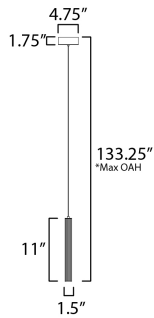

PRODUCT DESCRIPTION

A central, cylinder diffuser of opal white acrylic diffuses LED lighting within a cavity of thin ribbed glass of various lengths. Both imaginative and functional, the bright pendants encase an additional down light recessed within a Polished Chrome, Naturally Aged Brass or Matte Black housing casting light downward.

*max overall height

MEASUREMENTS

DIMENSION : 1.5" L x 1.5" W x 10.75" H
 MAX OAH : 133.25" OAH
 CANOPY : 4.75" W x 1.75" H x 4.75" L
 HANGING WEIGHT : 1.98 lb

LAMPING

INPUT VOLTAGE : 120-277V
 LUMENS : 600 Rated (450 Del.)
 BULB : 1 x 7.5W LED PCB Integrated , 8W Total
 BULB INCLUDED : (Integrated)
 DIMMABLE : Universal 3-in-1
 CRI : 90 CRI
 COLOR_TEMP : 3000K