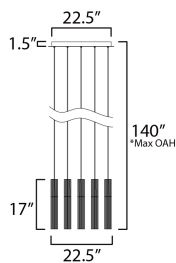

**MEASUREMENTS**

DIMENSION : 20.75" L x 20.75" W x 17" H  
 MAX OAH : 137" OAH  
 CANOPY : 19.5" W x 1.5" H x 19.5" L  
 HANGING WEIGHT : 34.2 lb

**LAMPING**

INPUT VOLTAGE : 120-277V  
 LUMENS : 4,800 Rated (2,880 Del.)  
 BULB : 12 x 5W LED PCB Integrated , 60W Total  
 BULB INCLUDED : (Integrated)  
 DIMMABLE : Universal 3-in-1  
 CRI : 90 CRI  
 COLOR\_TEMP : 3000K

\*max overall height

**FINISHES OPTION**

- Black (BK)
- Gold (GLD)

**GLASS**

Clear Ribbed 144

**MATERIAL**

Steel, Aluminum, Glass

**RATINGS**