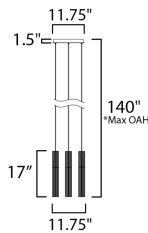

**MEASUREMENTS**

- DIMENSION : 11.75" L x 11.75" W x 17" H
- MAX OAH : 137" OAH
- CANOPY : 11" W x 1.5" H x 11" L
- HANGING WEIGHT : 7.7 lb

**LAMPING**

- INPUT VOLTAGE : 120-277V
- LUMENS : 1,200 Rated (720 Del.)
- BULB : 3 x 5W LED PCB Integrated , 15W Total
- BULB INCLUDED : (Integrated)
- DIMMABLE : Universal 3-in-1
- CRI : 90 CRI
- COLOR\_TEMP : 3000K