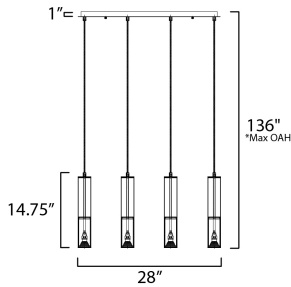

PRODUCT DESCRIPTION

Machined Aluminum tubes of Black, Polished Chrome, or Brass suspend within clear glass overlays. An LED GU10 bulb is recessed within the metal tube providing great directional lighting. Available as a single pendant or as a 4-Light linear pendant.

MEASUREMENTS

DIMENSION : 28" L x 6" W x 14.75" H
 MAX OAH : 136" OAH
 CANOPY : 6" W x 1" H x 28" L
 HANGING WEIGHT : 9.5 lb

LAMPING

INPUT VOLTAGE : 120V
 LUMENS : 2,200 Rated (1,280 Del.)
 BULB : 4 x 7W LED GU10 , 7W Total
 BULB INCLUDED : (Included)
 DIMMABLE : Triac
 CRI : 90 CRI
 COLOR_TEMP : 3000K

*max overall height

FINISHES OPTION

-  Black (BK)
-  Polished Chrome (PC)
-  Satin Brass (SBR)

GLASS

Clear 24

MATERIAL

Steel + Aluminum + Glass

RATINGS