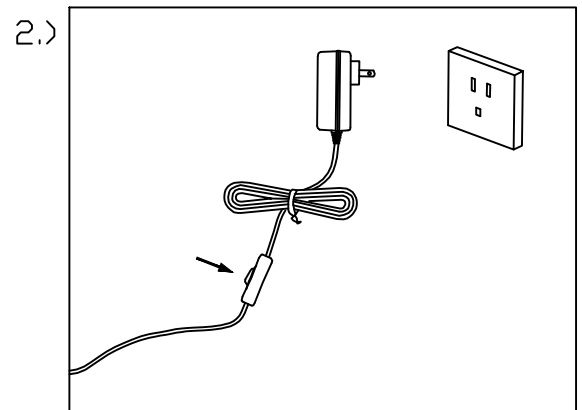

Contemporary
Lighting™

PRODUCT NAME: Victory LED Accent Table
ITEM NUMBER: E71001-PC

Please consult your electrician for hanging fixture and wiring.

Bulb(integrated):LED 27.8W

IMPORTANT: Turn off the power at the main fuse or circuit breaker box before starting installation

Locate all hardware & components before discarding packaging

Step 1: put the electric plug into the socket.

Step 2: Pressed the switch to turn on light.

Cleaning & Care:

You may use talcum powder and a soft cloth for cleaning. Do not use abrasive cleaner.