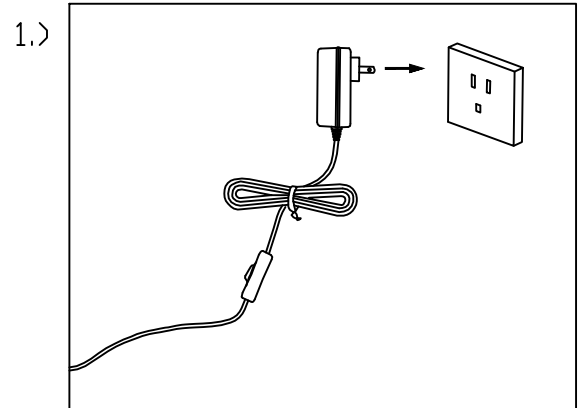

Contemporary
Lighting™

PRODUCT NAME: Victory LED Accent Table
ITEM NUMBER: E71001-PC

Please consult your electrician for hanging fixture and wiring.

Bulb(integrated):LED 27.8W

IMPORTANT: Turn off the power at the main fuse or circuit breaker box before starting installation

Locate all hardware & components before discarding packaging

Step 1: put the electric plug into the socket.

Step 2: Pressed the switch to turn on light.

Cleaning & Care:

You may use talcum powder and a soft cloth for cleaning. Do not use abrasive cleaner.