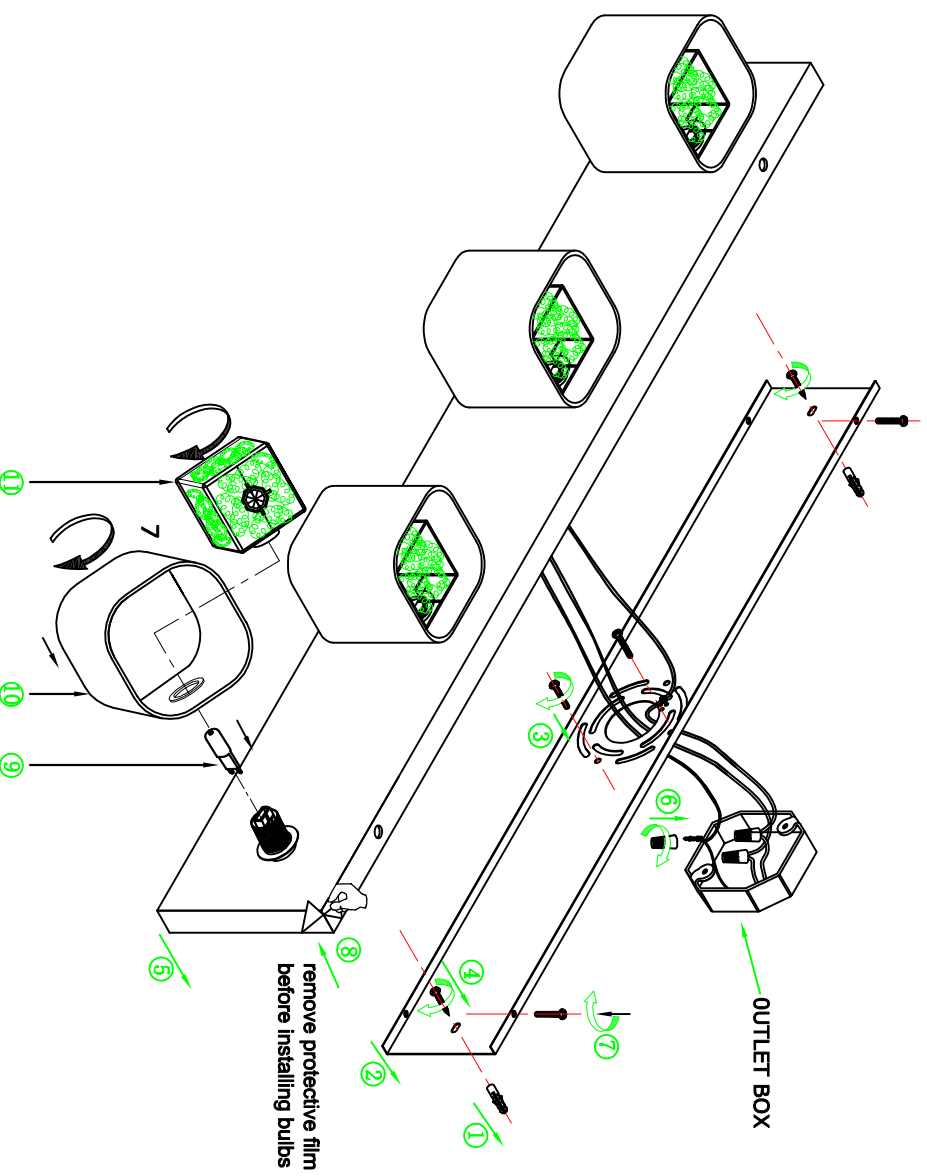

INSTALLATION INSTRUCTION

E22834-18SVPC

FEATURE

- Lamp Type: G9 4 × MAX 60W 120V ~ 60HZ
- The lamp is for indoor use only