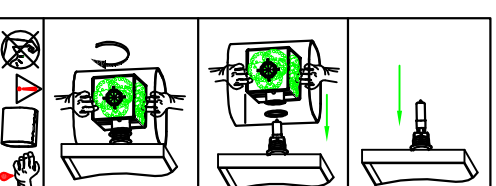

INSTALLATION INSTRUCTION

E22834-18SVPC

FEATURE

- Lamp Type: G9 4 × MAX 60W 120V ~ 60HZ
- The lamp is for indoor use only