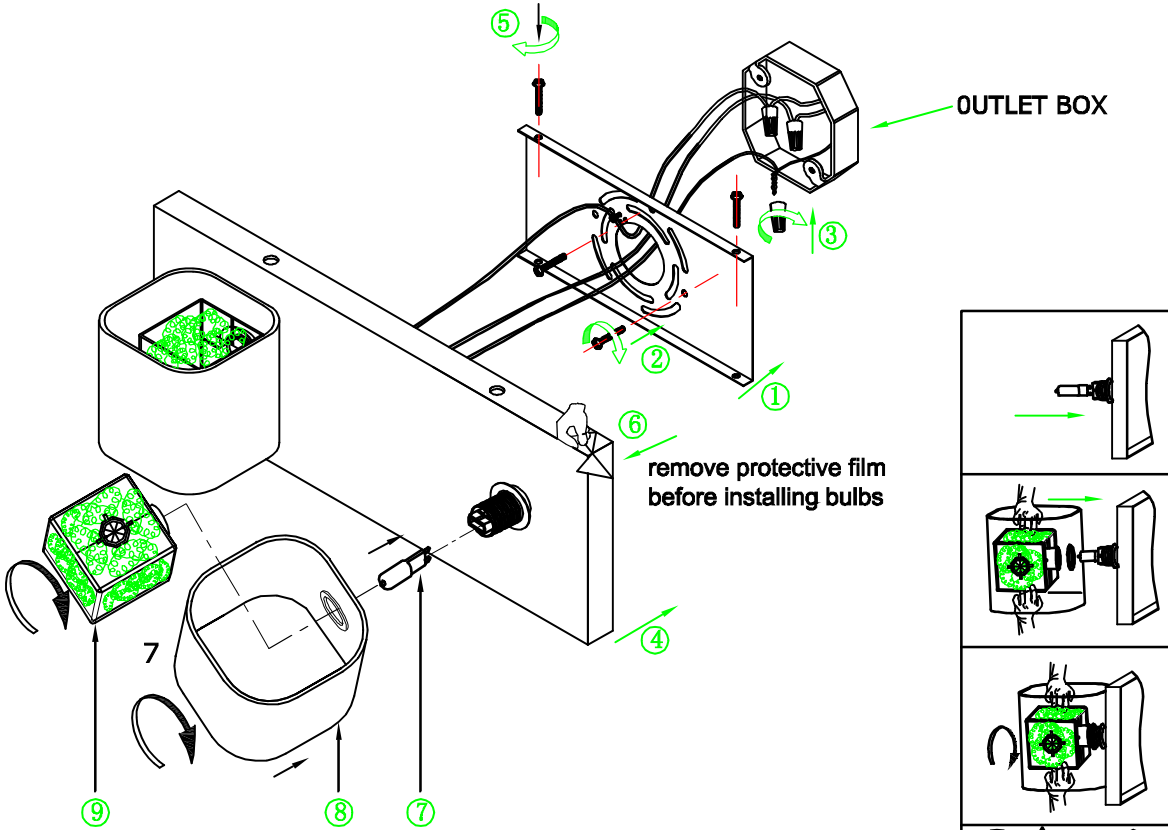

INSTALLATION INSTRUCTION

E22832-18SVPC

FEATURE

- Lamp Type: G9 2×MAX 60W 120V~ 60HZ
- The lamp is for indoor use only