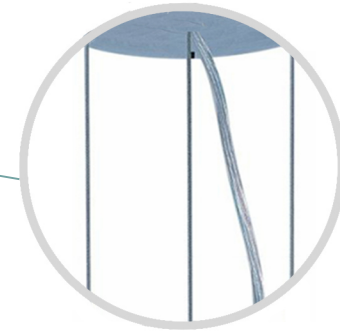

Polished Chrome canopy

Adjustable fixture up to 130"

Bright-cut twisted aluminum tubes for amplified reflection and refraction

Features hanging K9 crystal beads