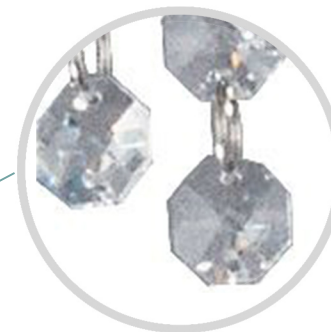

Polished Chrome canopy

Adjustable fixture up to 130"

Bright-cut twisted aluminum tubes for amplified reflection and refraction

Features hanging K9 crystal beads