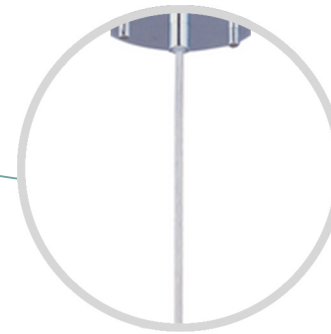

Polished Chrome canopy

Adjustable fixture up to 130"

Bright-cut twisted aluminum tubes for amplified reflection and refraction

Features hanging K9 crystal beads