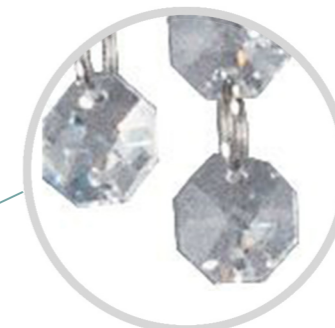

Bright-cut twisted aluminum tubes for amplified reflection and refraction

60 Watts G9 Xenon lamps included

Features hanging K9 crystal beads