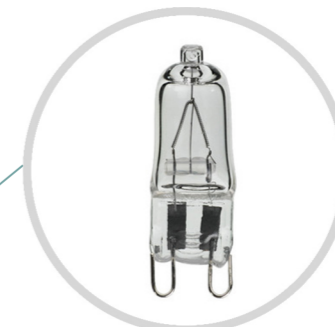

Bright-cut twisted aluminum tubes for amplified reflection and refraction

60 Watts G9 Xenon lamps included

Features hanging K9 crystal beads