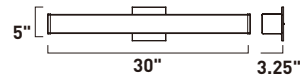

Removable backplate

E23408-01PC, -01SN
Bath Vanity

A

E23406-01PC, -01SN
Bath Vanity

B

E23404-01PC, -01SN
Bath Vanity

C

E23402-01PC, -01SN
Bath Vanity