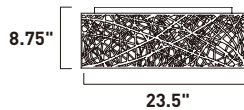

E21300-10BZ, -10PC
E21300-10BZ/BUL, -10PC/BUL (with LED Bulbs)
Flush Mount

E