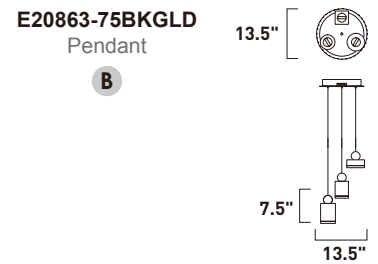

NOB

- Two tone Black and plated Gold finish
- Clear Acrylic diffusers
- 3000K Color Temperature
- CRI 80+
- Dimmable with Triac dimmers

	ITEM #	FINISH	LAMPING	DIMENSION	LUMENS CRI INIT. DEL.	Additional Information
A	E20867	75BKGLD	51W PCB LED 3000K (Integrated)	33"L x 9.5"W x 7.5"H, 129.5"OAH	80+ 3570 1940	
B	E20863	75BKGLD	19.4W PCB LED 3000K (Integrated)	13.5"L x 13.5"W x 7.5"H, 129.5"OAH	80+ 1358 1200	

Finish: Clear Acrylic (75) Black/Gold (BKGLD)