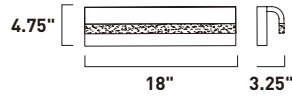

E24844-90BK, -90PC
Bath Vanity

B