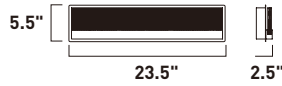

E24603-122PC
Bath Vanity

B

E24604-122PC
Bath Vanity

C

E24605-122PC
Wall Mount

A

	ITEM #	FINISH	LAMPING	DIMENSION	LUMENS		Additional Information		
					HCO	CRI	INIT.	DEL.	
A	E24605	122PC	8W LED 3000K (Integrated)	5.5"W x 11"H x 2.25"Ext.	5.5"	90+	880	340	
B	E24603	122PC	25W LED 3000K (Integrated)	23.5"W x 5.5"H x 2.5"Ext.	2.75"	90+	1792	1400	
C	E24604	122PC	31W LED 3000K (Integrated)	27.5"W x 5.5"H x 2.5"Ext.	2.75"	90+	2170	1705	