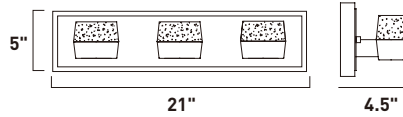

E22894-89PC
Bath Vanity

B