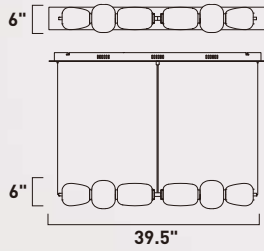

A

SOJI

Inspired by Japanese lanterns, this soft contemporary collection features Satin White glass shades of various shapes and sizes mounted on metal frames finished in a dramatic 2-tone Gold with Black accents.