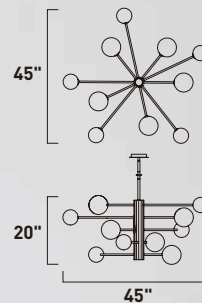

ITEM #	FINISH	LAMPING	DIMENSION	LUMENS			Additional Information
					CRI	INIT.	DEL.	
A	E24064	92BKSN	31.5W G9 LED 3000K (Incl.)	30"L x 30"W x 16"H, 59.25"OAH	90+	2520	2000	
B	E24066	92BKSN	47.5W G9 LED 3000K (Incl.)	45"L x 45"W x 20"H, 63.25"OAH	90+	3800	3300	

Finish: Satin White glass (92) Black/Satin Nickel (BKSN)