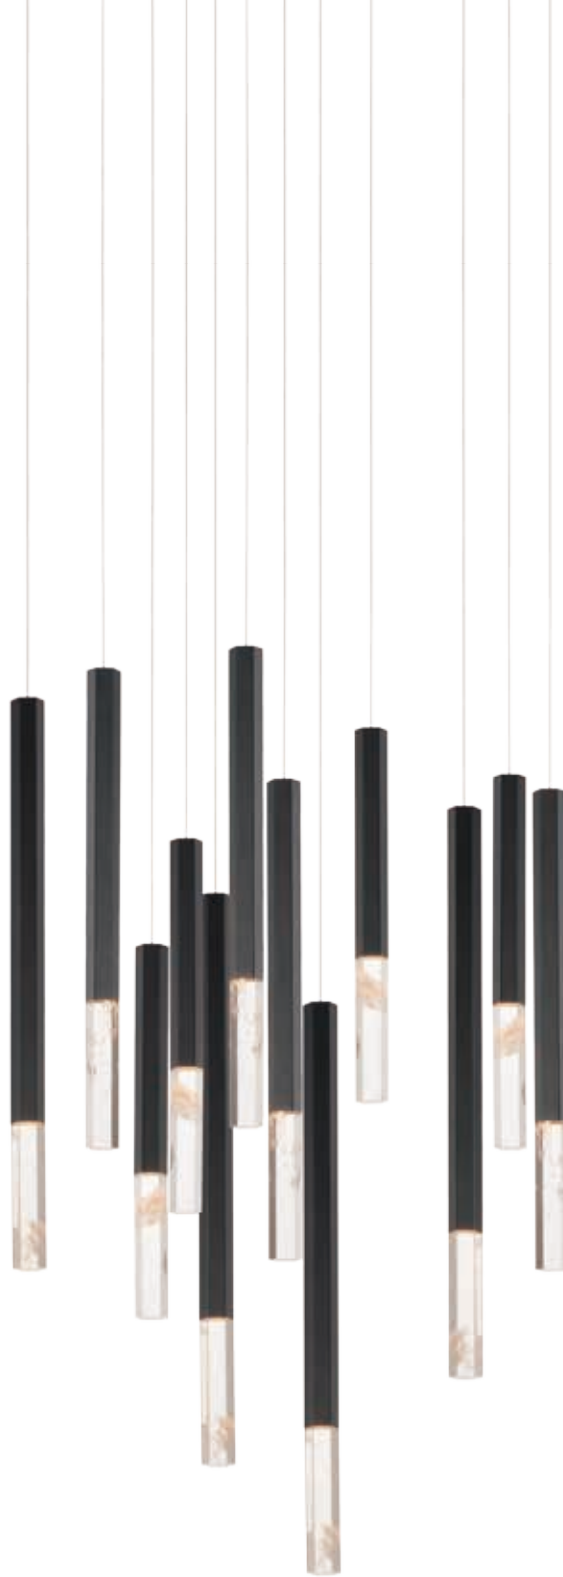

DIAPHANE

- Available in Matte Black and plated Gold finishes
- Dedicated LED light source
- CRI 90+, 3000K

E11032-95BK, -95GLD
Pendant

A

ITEM #	FINISH	LAMPING	DIMENSION	LUMENS			Additional Information
				CRI	INIT.	DEL.	
A E11032	95BK, 95GLD	12 X 5W PCB LED 3000K (Inte.)	27.5"L x 27.5"W x 23.75"H, 147"OAH	90+	5200	4200	

Finish Options: Rock crystal (95) Black (BK) Gold (GLD)