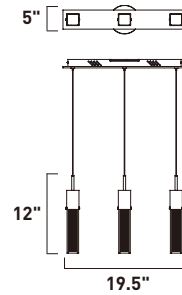

E22756-89PC
See page 327 for full Bath Vanities

D