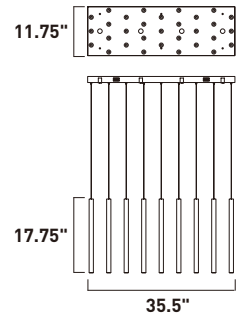

E10010-BC
Pendant

B

ITEM #	FINISH	LAMPING	DIMENSION	LUMENS			Additional Information
				CRI	INIT.	DEL.	
B E10010	BC	35W COB LED 3000K (Integrated)	35.5"L x 11.75"W x 17.75"H, 137.75"OAH	90+	2450	1800	

Finish: Black Chrome (BC)