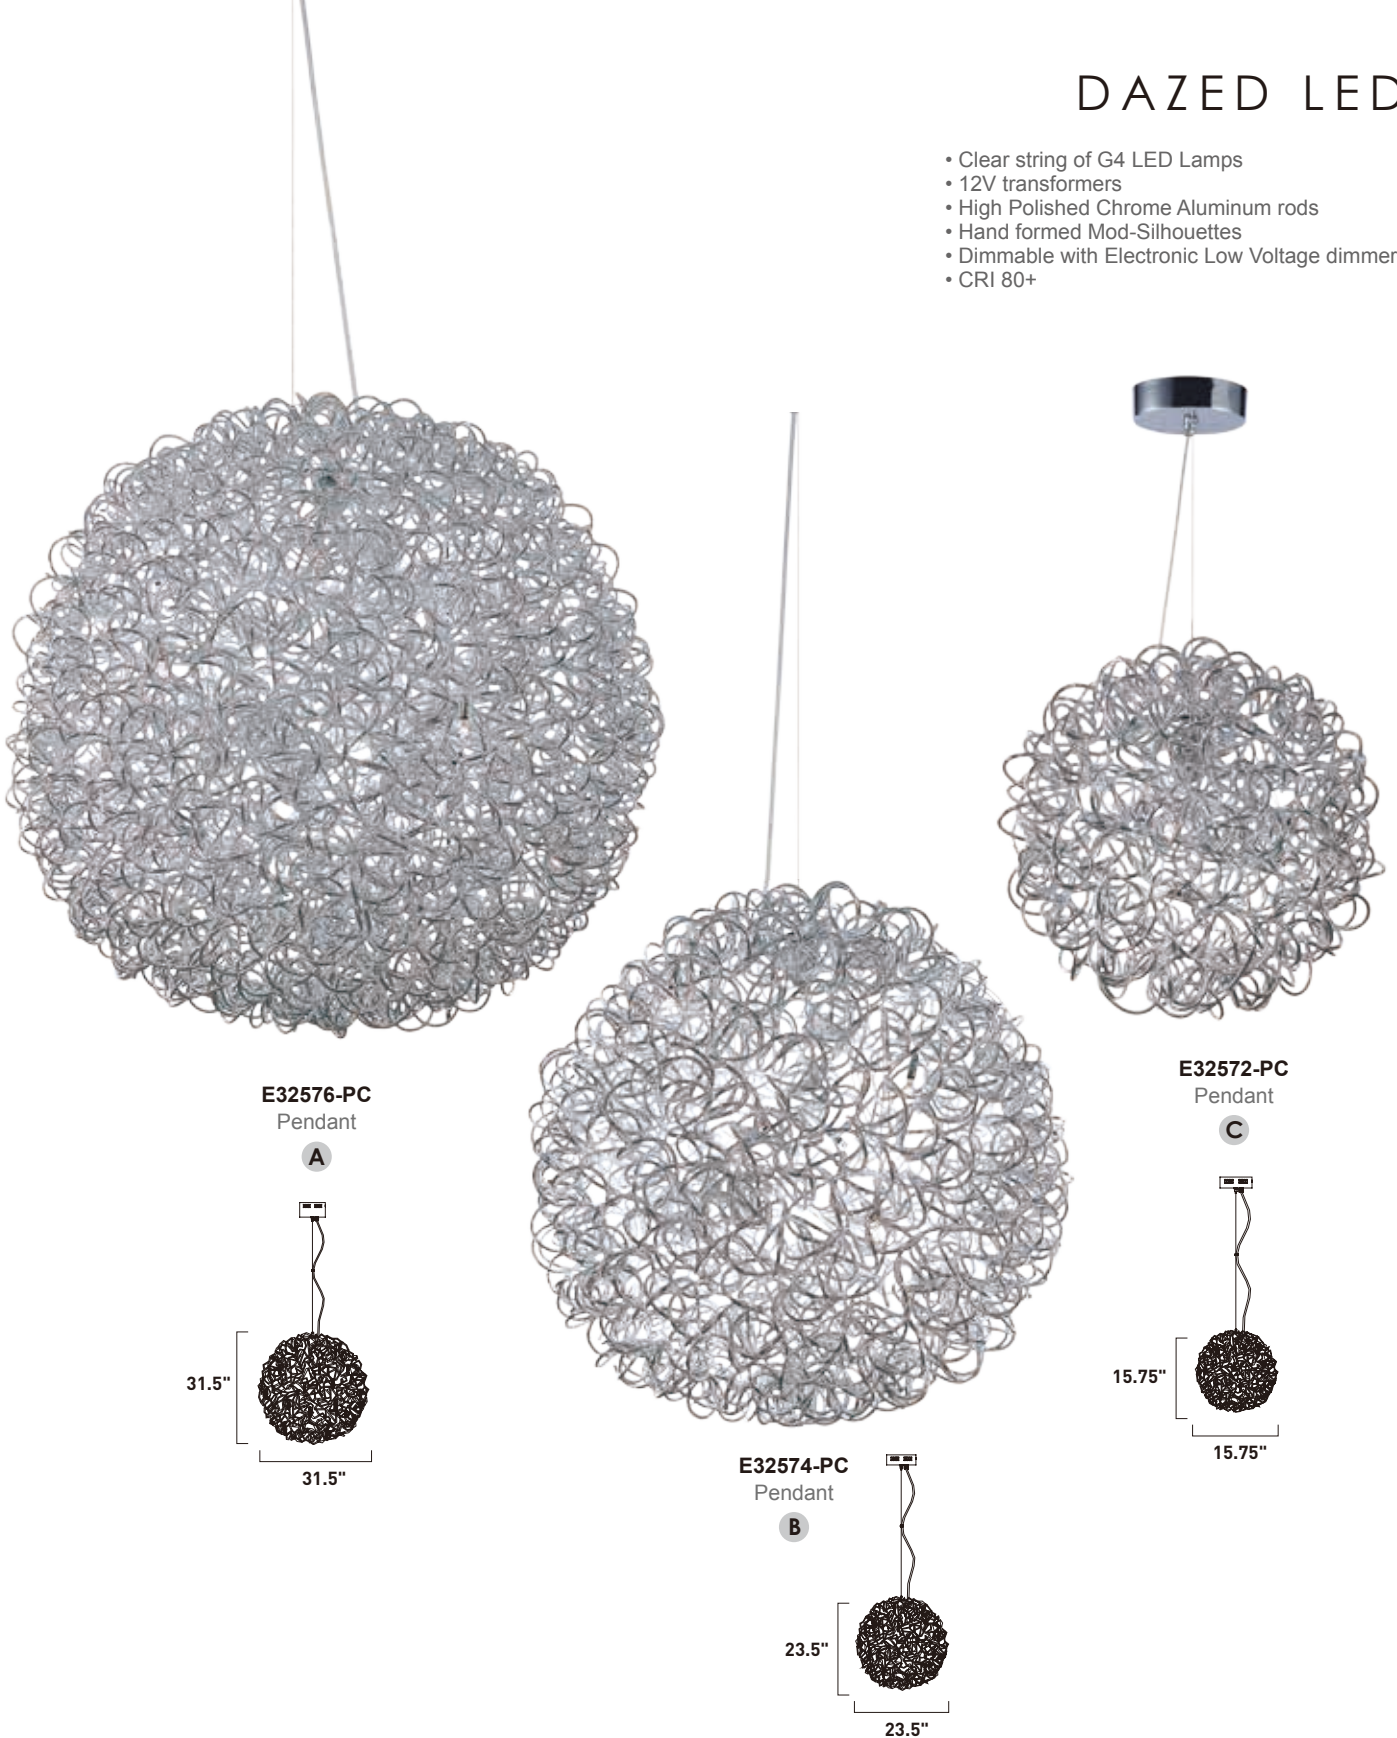

DAZED LED

- Clear string of G4 LED Lamps
- 12V transformers
- High Polished Chrome Aluminum rods
- Hand formed Mod-Silhouettes
- Dimmable with Electronic Low Voltage dimmer
- CRI 80+

ITEM #	FINISH	LAMPING	DIMENSION	LUMENS			Additional Information
				CRI	INIT.	DEL.	
A	E32576	PC	25 x 1.2W LED G4 3000K (Incl.)	80+	2600	2500	
B	E32574	PC	12 x 1.2W LED G4 3000K (Incl.)	80+	1250	1200	
C	E32572	PC	8 x 1.2W LED G4 3000K (Incl.)	80+	850	800	

Finish: Polished Chrome (PC)