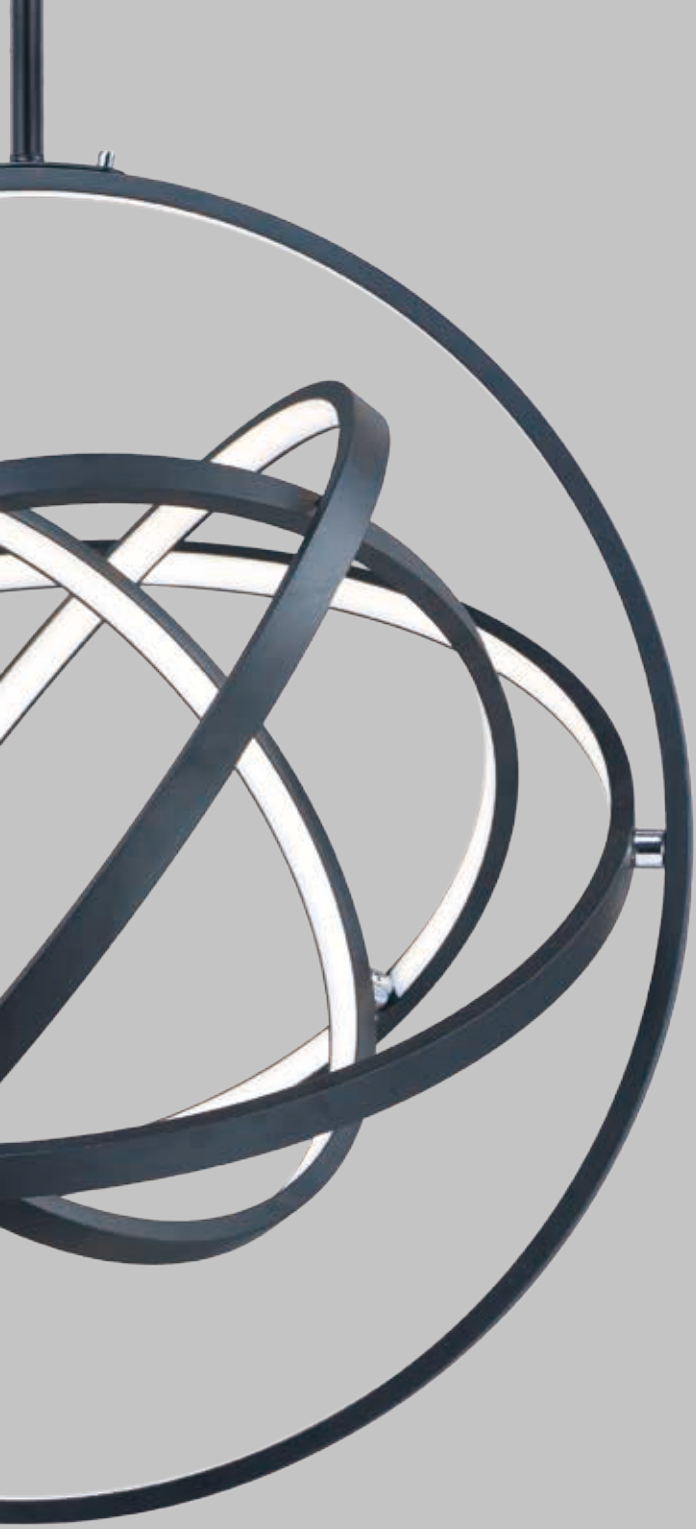

Finish: Matte White (MW)

GYRO II

A very unique and interesting design that features concentric bands of Polished Chrome or Black that rotate on 3 axis points and adjusts in multiple directions similar to a gyro. The edge of each slender band encases a small LED strip covered by a frosted lens. This work of art is so much more than just a lighting fixture.