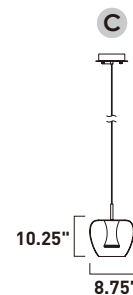

Finish: Clear glass (18) Black/Gold (BKGLD)

E24165-18BKGLD
Pendant

E24162-18BKGLD
Pendant

	ITEM #	FINISH	LAMPING	DIMENSION	LUMENS			Additional Information
					CRI	INIT.	DEL.	
B	E24165	18BKGLD	8 x 2.5W PCB LED 3000K (Integrated)	38.5"L x 10.5"W x 5.75"H, 127.75"OAH	80+	1400	1045	
C	E24162	18BKGLD	1 x 9W PCB LED 3000K (Integrated)	8.75"L x 8.75"W x 10.25"H, 131.75"OAH	80+	630	500	