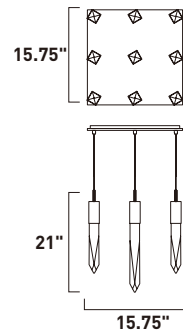

ITEM #	FINISH	LAMPING	DIMENSION	LUMENS			Additional Information
					CRI	INIT.	DEL.	
A	E31245	20BK, 20PC	6 x 6W LED 3000K (Integrated)	39.25"L x 6"W x 21"H, 142"OAH	90+	3360	2856	
B	E31246	20BK, 20PC	9 x 6W LED 3000K (Integrated)	15.75"L x 15.75"W x 21"H, 142"OAH	90+	5040	4284	

Finish options: Crystal (20) Black (BK) Polished Chrome (PC)