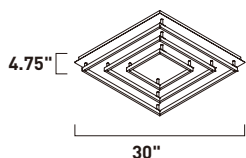

QUAD

- Adjustable connectors allowing for various combinations
- Extruded Aluminum
- 3000K Color temperature
- Dimmable with Triac dimmers

E22408-BZ
Flush Mount