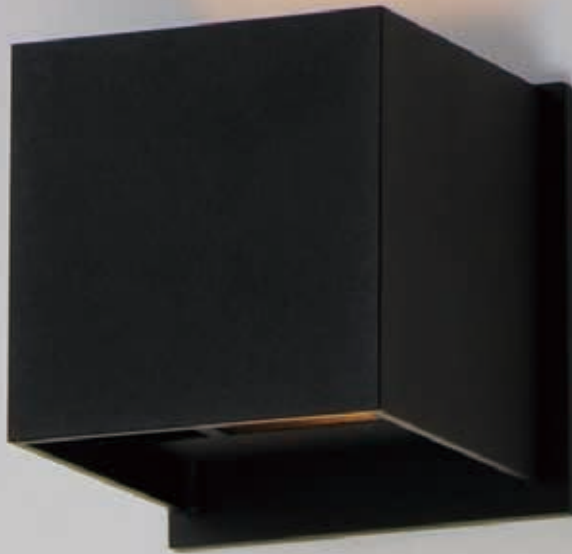

CUBE

• Adjustable

- Adjustable Wall Lighting Effect for p/ Down Light
- ETL & cETL wet location listed, IP65 rated
- Driver located within fixture
- 35,000 hours rated life
- Color Temp: 3000K
- CRI: 90+