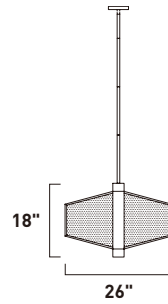

E25132-133BK, -133NAB
Pendant

ITEM #	FINISH	LAMPING	DIMENSION	LUMENS			Additional Information
				CRI	INIT.	DEL.	
A E25132	133BK, 133NAB	47W PCB LED 3000K (Inte.)	26"L x 26"W x 18"H, 61.25"OAH	90+	3760	1880	

Finish Options: Patterned Acrylic (133) Black (BK) Natural Aged Brass (NAB)