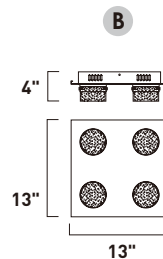

FIZZ IV

- Bubble glass cylinders
- 3000K Color Temperature
- Dimmable with Triac dimmers

E22779-91PC
Pendant

E22772-91PC
Flush Mount

	ITEM #	FINISH	LAMPING	DIMENSION	LUMENS		Additional Information
					CRI	INIT. DEL.	
A	E22779	91PC	9 x 7.5W LED 3000K (Integrated)	16"W x 14"H, 134"OAH	80+	4725 2630	
B	E22772	91PC	4 x 7.5W LED 3000K (Integrated)	13"L x 13"W x 4"H	80+	2100 1050	