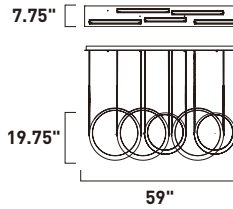

ITEM #	FINISH	LAMPING	DIMENSION	LUMENS			Additional Information
				CRI	INIT.	DEL.	
A E24085	NAB	107W PCB LED 3000K (Inte.)	59"L x 7.75"W x 19.75"H, 83"OAH	90+	4260	3200	

Finish: Natural Aged Brass (NAB)