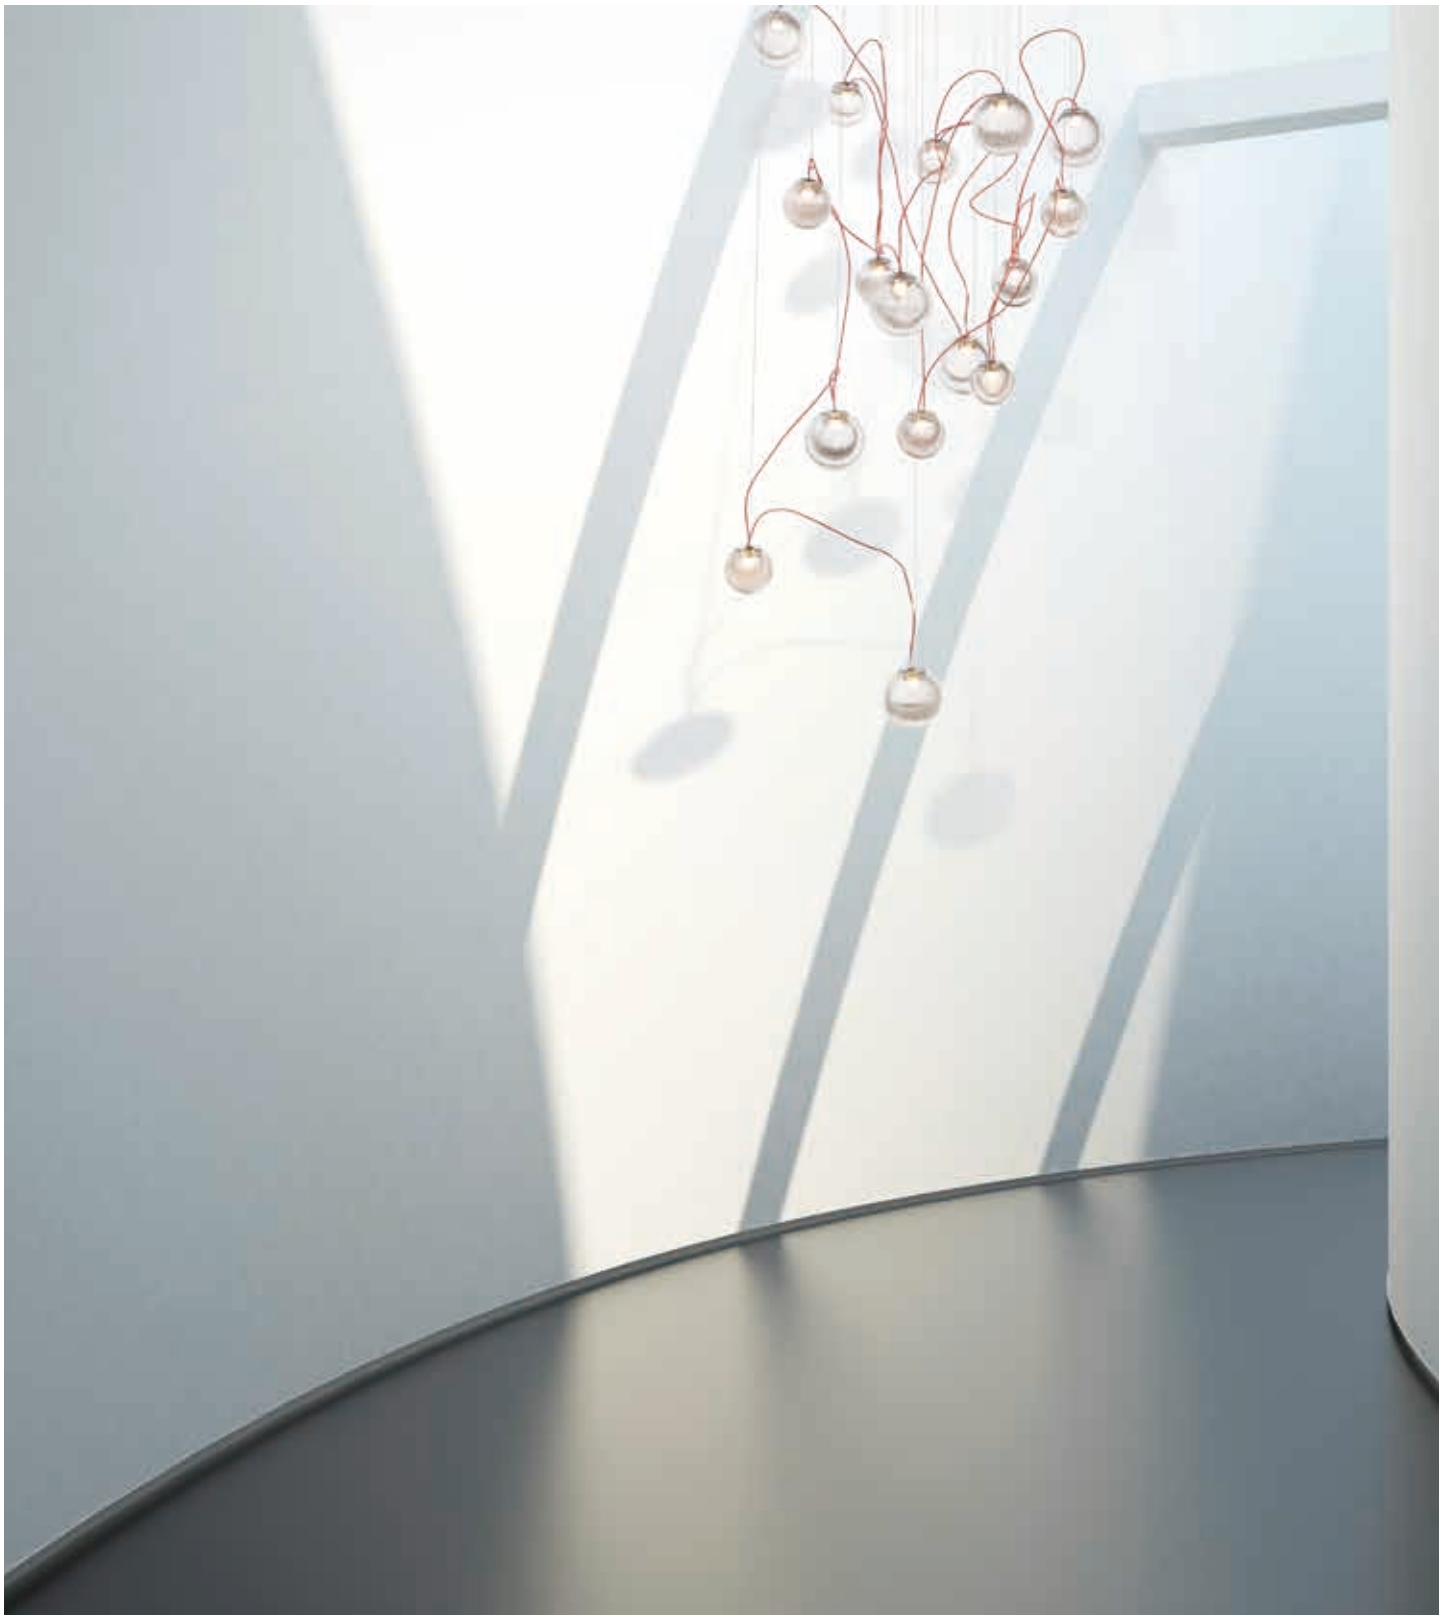

Finish: Multi-Plated (MPLT)

BOBBLE

Numerous spheres of heavy Bubble Glass are suspended in an avant-garde fashion connected at various points with a contrasting red cord that creates an artistic impression of light. The Polished Chrome canopy reflects light from the integrated LED in a galaxy-like fashion.