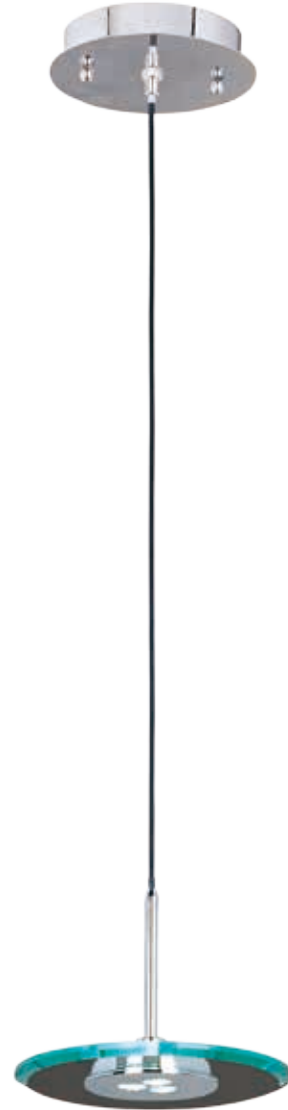

HAGEN

D

	ITEM #	FINISH	LAMPING	DIMENSION	LUMENS	Additional Information
C	E24023	20PC	1 x 40W G9 Xenon (Incl.)	5"W x 7"H, 128"OAH	500	
D	E20263	10	3 x 1W LED 3000K (Incl.)	7"W x 5.5"H, 124"OAH	240	

Finish: Clear glass (10) Crystal (20) Polished Chrome (PC)