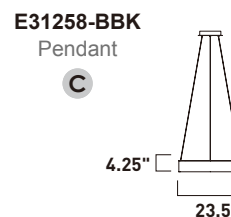

ITEM #	FINISH	LAMPING	DIMENSION	LUMENS			Additional Information	
				CRI	INIT.	DEL.		
A	E31250	BBK	40W PCB LED (Integrated)	17.75"L x 17.75"W x 5.25"H	90+	2800	2240	
B	E31254	BBK	40W PCB LED (Integrated)	17.75"L x 17.75"W x 4.25"H, 124"OAH	90+	2800	2240	
C	E31258	BBK	60W PCB LED (Integrated)	23.5"L x 23.5"W x 4.25"H, 124"OAH	90+	3500	2800	

Finish: Brushed Black (BBK)