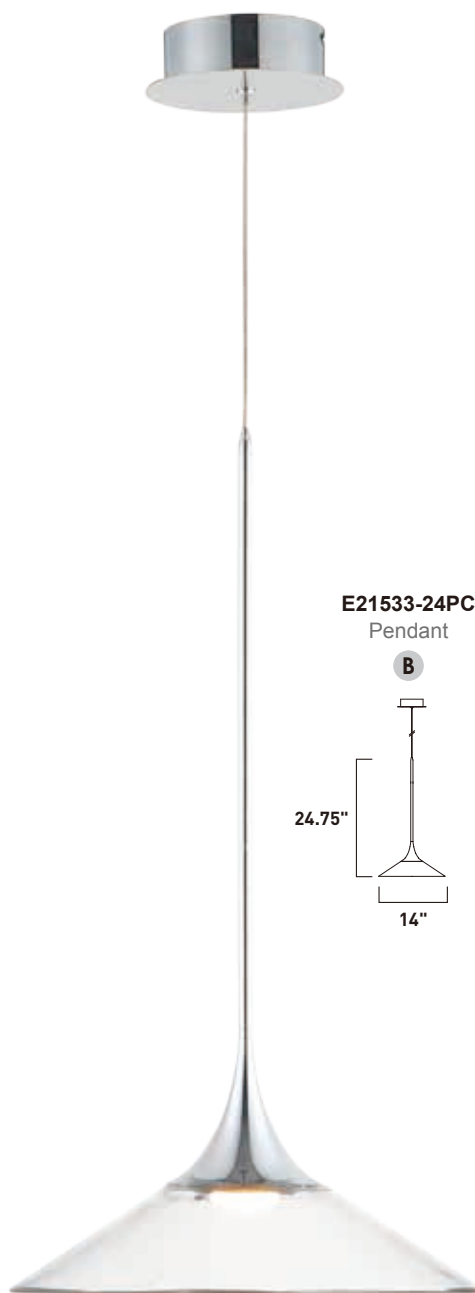

ITEM #	FINISH	LAMPING	DIMENSION	LUMENS			Additional Information
					CRI	INIT.	DEL.	
A	E21530	24PC	5W PCB LED 3000K (Inte.)	8.5"L x 8.5"W x 18.5"H, 140.75"OAH	80+	400	300	
B	E21533	24PC	15W PCB LED 3000K (Inte.)	14"L x 14"W x 24.75"H, 146"OAH	80+	960	720	

Finish: Clear glass (24) Polished Chrome (PC)