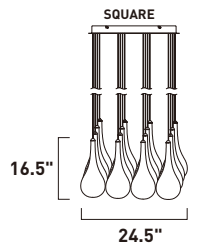

E20517-18PC
Pendant

F