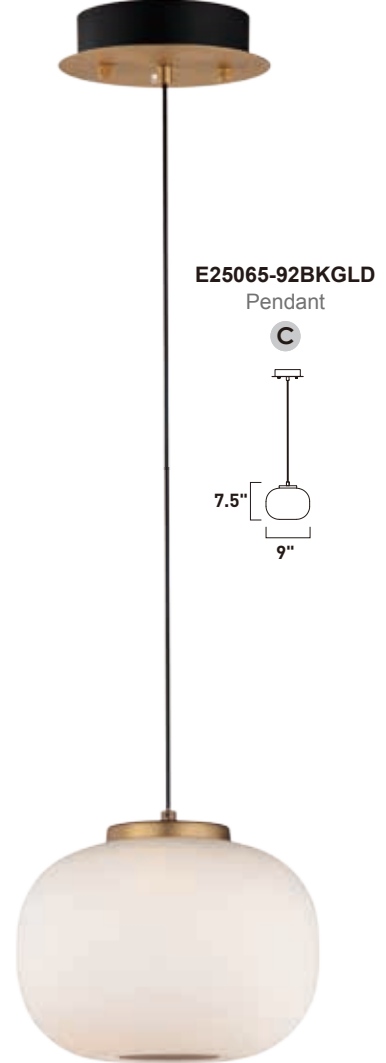

SOJI

- Two tone Black with Gold finish
- Satin White opal glass shades
- Pendants and wall sconces include JA8 LED G9 bulb
- 3000K Color Temperature
- CRI 80+
- Dimmable with Triac or ELV dimmers

ITEM #	FINISH	LAMPING	DIMENSION	LUMENS		Additional Information
				CRI	INIT. DEL.	
A	E25063 92BKGLD	2 x 4W G9 LED 3000K (Incl.)	7"L x 7"W x 8.75"H, 131"OAH	80+	960 760	
B	E25064 92BKGLD	2 x 4W G9 LED 3000K (Incl.)	7"L x 7"W x 10.75"H, 133"OAH	80+	960 760	
C	E25065 92BKGLD	2 x 4W G9 LED 3000K (Incl.)	9"L x 9"W x 7.5"H, 131"OAH	80+	960 760	

Finish: Satin White glass (92) Black/Gold (BKGLD)