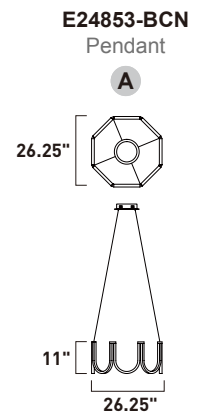

- Rich Brushed Champagne finish
- Stainless Steel construction
- 3000K Color Temperature
- CRI 90+
- Dimmable with Triac dimmers

ITEM #	FINISH	LAMPING	DIMENSION	LUMENS			Additional Information
				CRI	INIT.	DEL.	
A E24853	BCN	47W PCB LED 3000K (Integrated)	26.25"L x 26.25"W x 11"H, 130"OAH	90+	3276	1880	

Finish: Brushed Champagne (BCN)