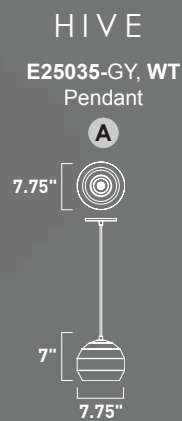

HIVE & SWAY

- Cast Concrete and Gypsum shades
- Paintable surface
- 3000K Color Temperature, CRI 90+
- 7 watt JA8 LED GU10 included

	ITEM #	FINISH	LAMPING	DIMENSION	LUMENS			Additional Information
					CRI	INIT.	DEL.	
A	E25035	GY, WT	1 x 7W GU10 3000K (Incl.)	7.75"L x 7.75"W x 7"H, 125.75"OAH	90+	490	450	JA8 bulb (Incl.)
B	E25034	GY, WT	1 x 7W GU10 3000K (Incl.)	7"L x 7"W x 7.5"H, 126"OAH	90+	490	450	JA8 bulb (Incl.)

Finish options: Gray (GY) White (WT)