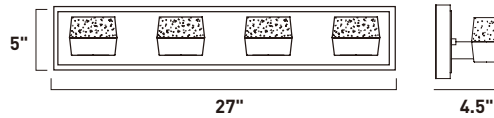

- 3000K Color Temperature
- Indirect Up-Light and Direct Down-Light
- Solid oval shape, Etched Bubble Glass shades
- Dimmable with Triac dimmers

E22893-89PC
Bath Vanity

A

E22894-89PC
Bath Vanity

B

	ITEM #	FINISH	LAMPING	DIMENSION	HCO	CRI	LUMENS INIT.	DEL.	Additional Information
A	E22893	89PC	6 x 3W LED 3000K (Integrated)	21"W x 5"H x 4.5"Ext.	1.8"	80+	1260	1008	
B	E22894	89PC	8 x 3W LED 3000K (Integrated)	27"W x 5"H x 4.5"Ext.	1.8"	80+	1680	1344	