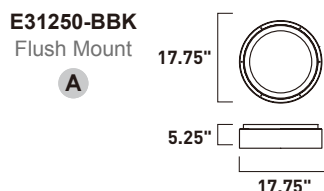

- Friends of HUE product
- Anodized Brushed Black finish
- Color Ambience tuning
- CRI 90+
- Philips HUE App Control
- Compatible with Amazon Echo, Apple HomeKit, Google Home, and other Smart Home Controls

E31254-BBK
Pendant
B