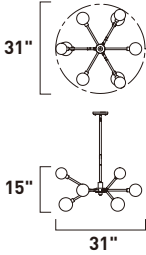

ITEM #	FINISH	LAMPING	DIMENSION	CRI	LUMENS	Additional Information
A	E24826	138PC	12 x 4W G9 LED 3000K (Incl.)	41.5"L x 41.5"W x 12.25"H, 52.75"OAH	90+	5400	
B	E24823	138PC	9 x 4W G9 LED 3000K (Incl.)	31"L x 31"W x 15"H, 55"OAH	90+	4050	

Finish: Smoke glass (138) Polished Chrome (PC)