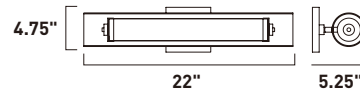

E23316-24PC
Bath Vanity

C