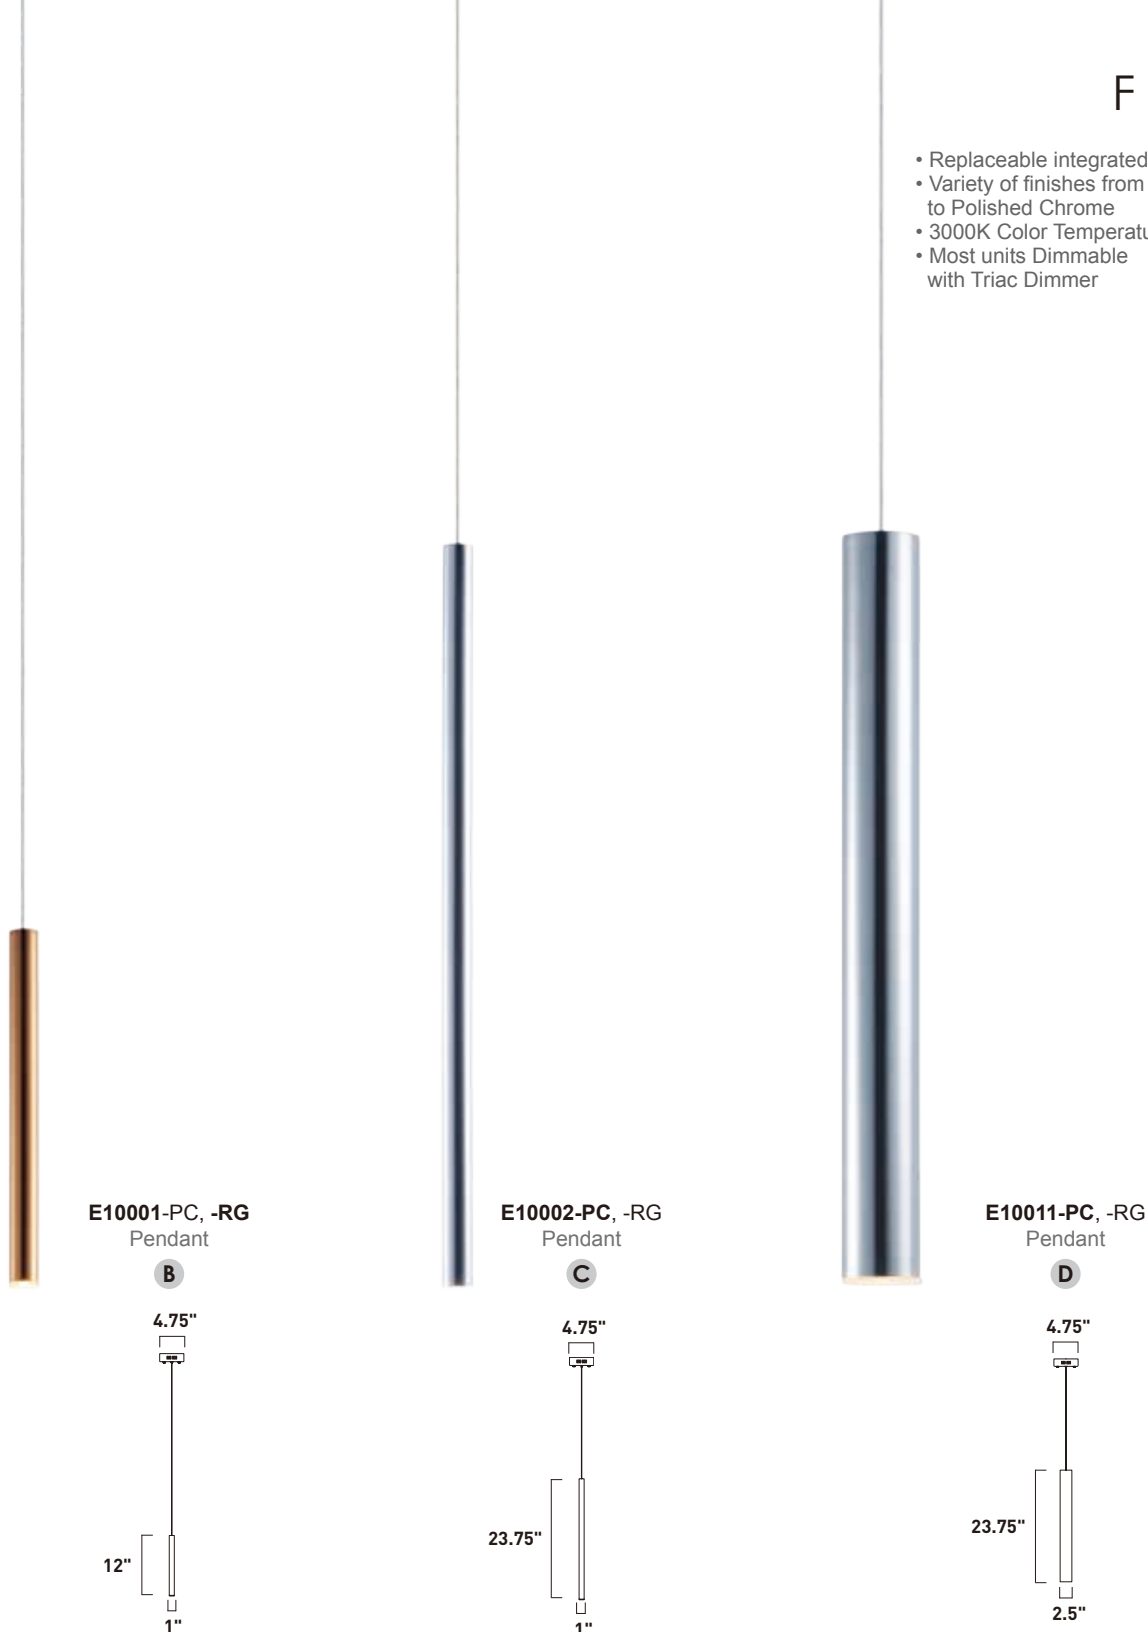

FLUTE

- Replaceable integrated LED modules
- Variety of finishes from Rose Gold to Polished Chrome
- 3000K Color Temperature, CRI 90+
- Most units Dimmable with Triac Dimmer

	ITEM #	FINISH	LAMPING	DIMENSION	LUMENS			Additional Information
					CRI	INIT.	DEL.	
A	E10017	MPLT	101W COB LED 3000K (Integrated)	35.5"L x 11.75"W x 23.75"H, 141.75"OAH	90+	8330	5800	
B	E10001	PC, RG	1W COB LED 3000K (Integrated)	4.75"L x 1"W x 12"H, 130"OAH	90+	70	50	
C	E10002	PC, RG	1W COB LED 3000K (Integrated)	4.75"L x 1"W x 23.75"H, 141.75"OAH	90+	70	50	
D	E10011	PC, RG	7W COB LED 3000K (Integrated)	4.75"L x 2.5"W x 23.75"H, 141.75"OAH	90+	490	390	

Finish options: Multi-Plated (MPLT), Polished Chrome (PC) Rose Gold (RG)