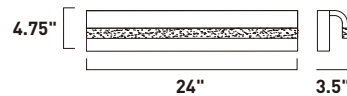

E24846-90BK, -90PC
Bath Vanity

C