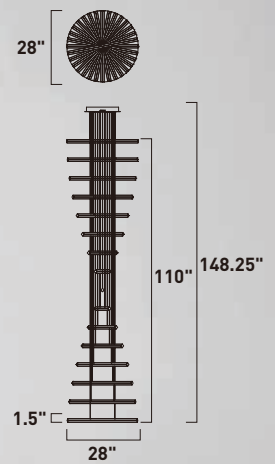

E21379-BK
Pendant
B