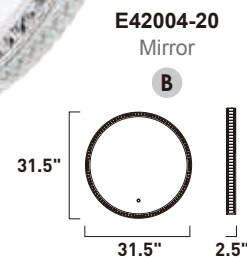

• Crystal Trim along edge of mirror

LED MIRRORS Crystal

- Touch Dimmable
- Plug in or direct wire
- 3000 – 4500 – 6400K Color Temperature
- CRI 80+
- Dimmable with Triac dimmers

	ITEM #	FINISH	LAMPING	DIMENSION	HCO	CRI	LUMENS INIT.	LUMENS DEL.	Additional Information
A	E42002	20	18W PCB LED 3000/4500/6400K (Inte.)	23.75"W x 23.75"H x 2.5"Ext.	11.75"	80+	1260	1080	
B	E42004	20	22W PCB LED 3000/4500/6400K (Inte.)	31.5"W x 31.5"H x 2.5"Ext.	15.75"	80+	1540	1320	
C	E42006	20	22W PCB LED 3000/4500/6400K (Inte.)	23.75"W x 31.5"H x 2.5"Ext.	15.75"	80+	1540	1320	

Finish: Crystal (20)