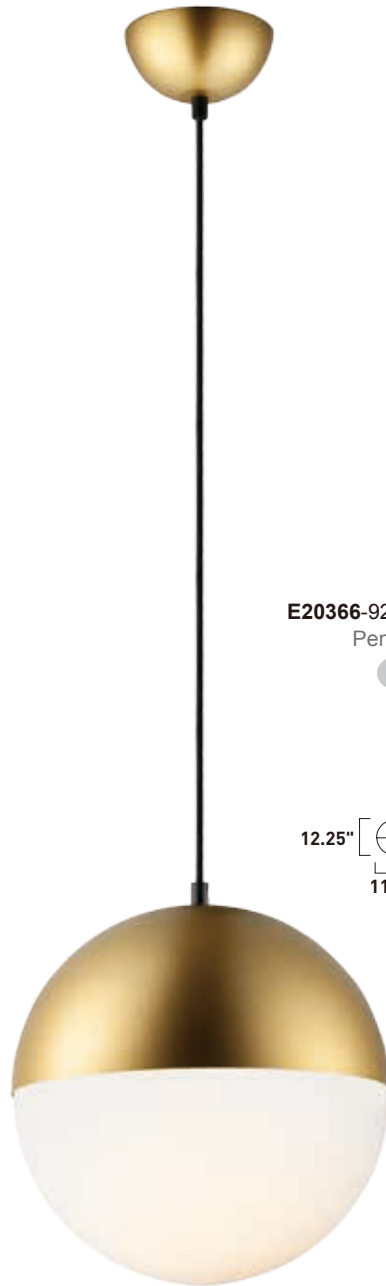

E20366-92BK, -92MG
Pendant

B

ITEM #	FINISH	LAMPING	DIMENSION	LUMENS			Additional Information
				CRI	INIT.	DEL.	
A	E20364	92BK, 92MG; 3 x 9W MB LED 3000K (Incl.)	16.5"L x 16.5"W x 8.5"H, 130.25"OAH	90+	1890	1270	JA8 Bulb Incl.
B	E20366	92BK, 92MG; 1 x 12W MB LED 3000K (Incl.)	11.75"L x 11.75"W x 12.25"H, 135"OAH	90+	840	830	JA8 Bulb Incl.

Finish options: Satin White glass (92) Black (BK) Metallic Gold (MG)