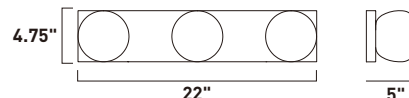

E21454-93BK
Bath Vanity

D