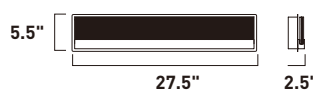

E24603-122PC
Bath Vanity

B

E24604-122PC
Bath Vanity

C

E24605-122PC
Wall Mount

A

	ITEM #	FINISH	LAMPING	DIMENSION	LUMENS		Additional Information		
					HCO	CRI	INIT.	DEL.	
A	E24605	122PC	8W LED 3000K (Integrated)	5.5"W x 11"H x 2.25"Ext.	5.5"	90+	880	340	
B	E24603	122PC	25W LED 3000K (Integrated)	23.5"W x 5.5"H x 2.5"Ext.	2.75"	90+	1792	1400	
C	E24604	122PC	31W LED 3000K (Integrated)	27.5"W x 5.5"H x 2.5"Ext.	2.75"	90+	2170	1705	