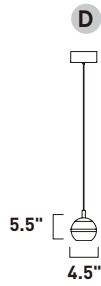

Finish Options: Frost/Clear Acrylic (93) Natural Aged Brass (NAB) Polished Chrome (PC)

• Flush Mount Option

E24590-93NAB, -93PC
Wall/Flush Mount

E24591-93NAB, -93PC
Pendant

E24595-93NAB, -93PC
Pendant

	ITEM #	FINISH	LAMPING	DIMENSION	HCO	CRI	LUMENS INIT.	DEL.	Additional Information
C	E24590	93NAB, 93PC	1 x 6W PCB LED 3000K (Integrated)	4.75"W x 6"H x 6"Ext.	2.5"	80+	480	440	
D	E24591	93NAB, 93PC	1 x 6W PCB LED 3000K (Integrated)	4.5"W x 5.5"H, 127.75"OAH		80+	510	480	
E	E24595	93NAB, 93PC	5 x 6W PCB LED 3000K (Integrated)	15"W x 5.5"H, 127.5"OAH		80+	2400	2160	