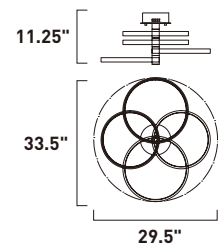

E24324-BKGLD
Semi-Flush Mount

D