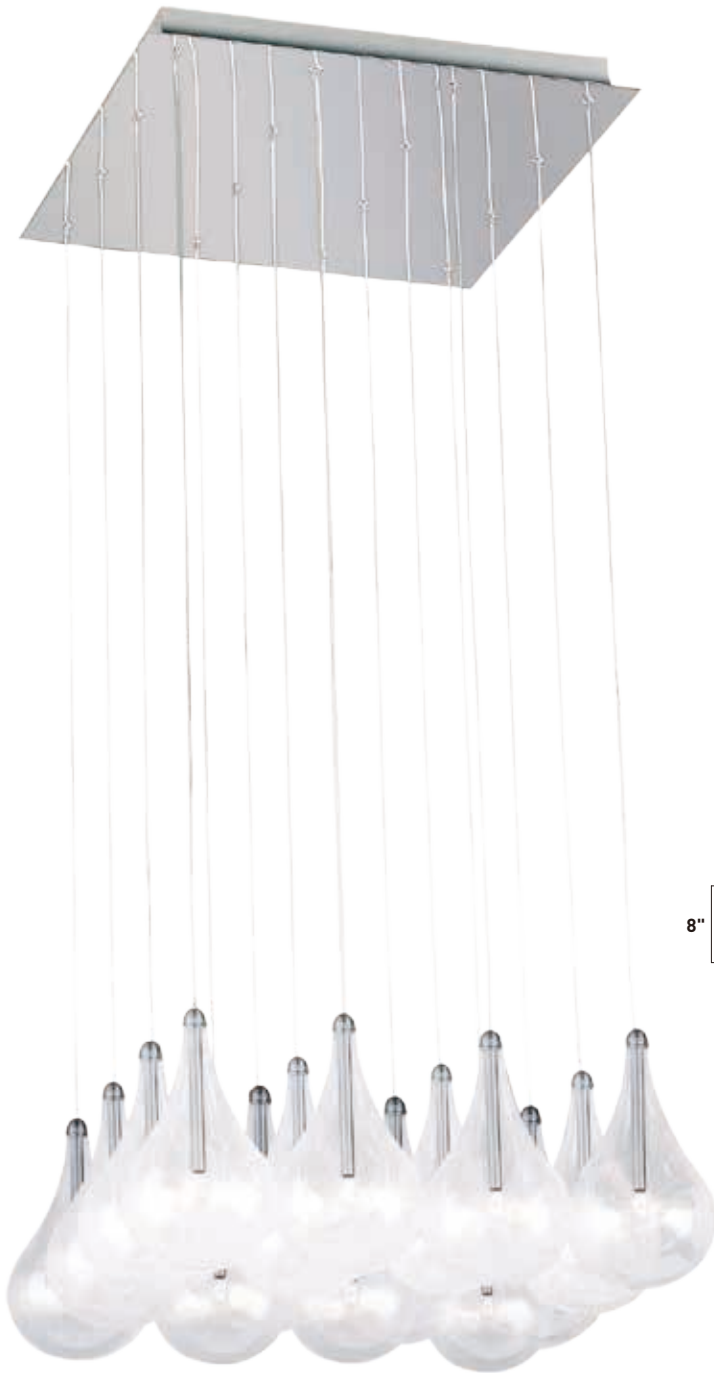

LARMES

- Clear teardrop glass
- Electronic Low Voltage Dimmer
- 2900K Color Temperature

A