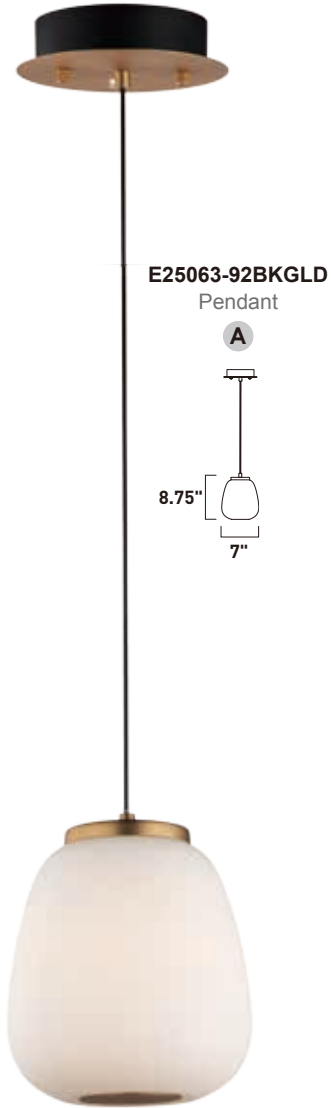

SOJI

- Two tone Black with Gold finish
- Satin White opal glass shades
- Pendants and wall sconces include JA8 LED G9 bulb
- 3000K Color Temperature
- CRI 80+
- Dimmable with Triac or ELV dimmers

ITEM #	FINISH	LAMPING	DIMENSION	LUMENS		Additional Information
				CRI	INIT. DEL.	
A	E25063 92BKGLD	2 x 4W G9 LED 3000K (Incl.)	7"L x 7"W x 8.75"H, 131"OAH	80+	960 760	
B	E25064 92BKGLD	2 x 4W G9 LED 3000K (Incl.)	7"L x 7"W x 10.75"H, 133"OAH	80+	960 760	
C	E25065 92BKGLD	2 x 4W G9 LED 3000K (Incl.)	9"L x 9"W x 7.5"H, 131"OAH	80+	960 760	

Finish: Satin White glass (92) Black/Gold (BKGLD)