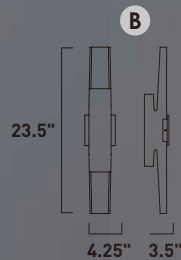

E41526-WT
Interior/Exterior Wall Sconce