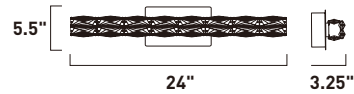

E23308-20PC
Bath Vanity

B