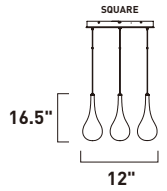

E20516-18PC
Pendant

E

F

	ITEM #	FINISH	LAMPING	DIMENSION	CRI	LUMENS	Additional Information
D	E23125	18PC	5 x 1.5W LED G4 3000K (Incl.)	31.5"L x 4.5"W x 16.5"H, 124"OAH	80+	480	
E	E20516	18PC	9 x 1.5W LED G4 3000K (Incl.)	12"W x 16.5"H, 140.5"OAH	80+	945	
F	E20517	18PC	16 x 1.5W LED G4 3000K (Incl.)	24.5"L x 23"W x 16.5"H, 130"OAH	80+	1680	

Finish: Clear glass (18) Polished Chrome (PC)