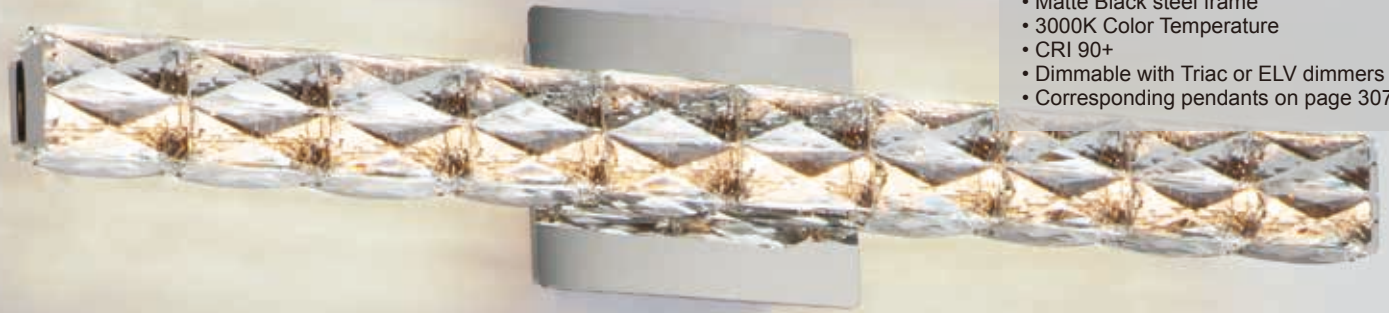

Finish: Clear glass (24) Polished Chrome (PC)

ZEPHYR

- Rectangular beveled crystals
- Matte Black steel frame
- 3000K Color Temperature
- CRI 90+
- Dimmable with Triac or ELV dimmers
- Corresponding pendants on page 307