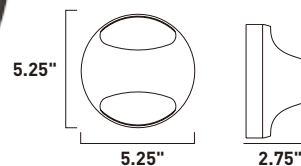

WINK

Modern art meets modern light, the Wink collection combines form and function in a unique, wallmounted hemisphere. Powerful, yet hidden, Xenon lamps spill light through elliptical windows in the dome refracting and diffusing the warm glow, reflections radiate and add to the dance of light while a Satin Nickel finish creates a more subtle effect.

- ADA Approved
- Dimmable with Triac dimmer
- Directional light both up and down

E20540-BK, SN
Wall Mount

A

	ITEM #	FINISH	LAMPING	DIMENSION	HCO	LUMENS	Additional Information
A	E20540	BK, SN	1 x 40W G9 (Incl.)	5.25"W x 5.25"H x 2.75"Ext.	2.5"	500	

Finish Options: Black (BK) Satin Nickel (SN)