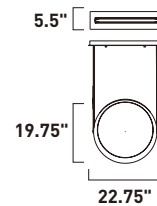

ITEM #	FINISH	LAMPING	DIMENSION	LUMENS			Additional Information
					CRI	INIT.	DEL.	
A	E24083	NAB	60W PCB LED 3000K (Inte.)	34.25"L x 9"W x 19.75"H, 83"OAH	90+	2380	1790	
B	E24081	NAB	24.5W PCB LED 3000K (Inte.)	22.75"L x 5.5"W x 19.75"H, 83"OAH	90+	980	740	

Finish: Natural Aged Brass (NAB)