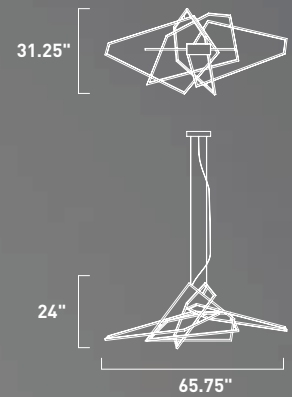

E22679-PC
Pendant

A

	ITEM #	FINISH	LAMPING	DIMENSION	HCO	CRI	LUMENS	Additional Information
A	E22679	PC	100W LED 3000K (Integrated)	65.75"L x 31.25"W x 24"H, 146.25"OAH		80+	5600	
B	E22674	PC	45W LED 3000K (Integrated)	20"W x 26.5"H x 13.75"Ext.	9.75"	90+	3150	

Finish: Polished Chrome (PC)