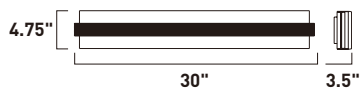

RIPPLE

- Polished Chrome metalwork
- Hand formed Piastra-style glass
- Indirect illumination
- 3000K Color Temperature, CRI 90+

E24424-124PC
Bath Vanity

A

E24426-124PC
Bath Vanity

B

	ITEM #	FINISH	LAMPING	DIMENSION	LUMENS				Additional Information
					HCO	CRI	INIT.	DEL.	
A	E24424	124PC	20W PCB LED 3000K (Integrated)	24"W x 4.75"H x 3.5"Ext.	12"	90+	1420	1110	
B	E24426	124PC	24W PCB LED 3000K (Integrated)	30"W x 4.75"H x 3.5"Ext.	15"	90+	1711	1335	