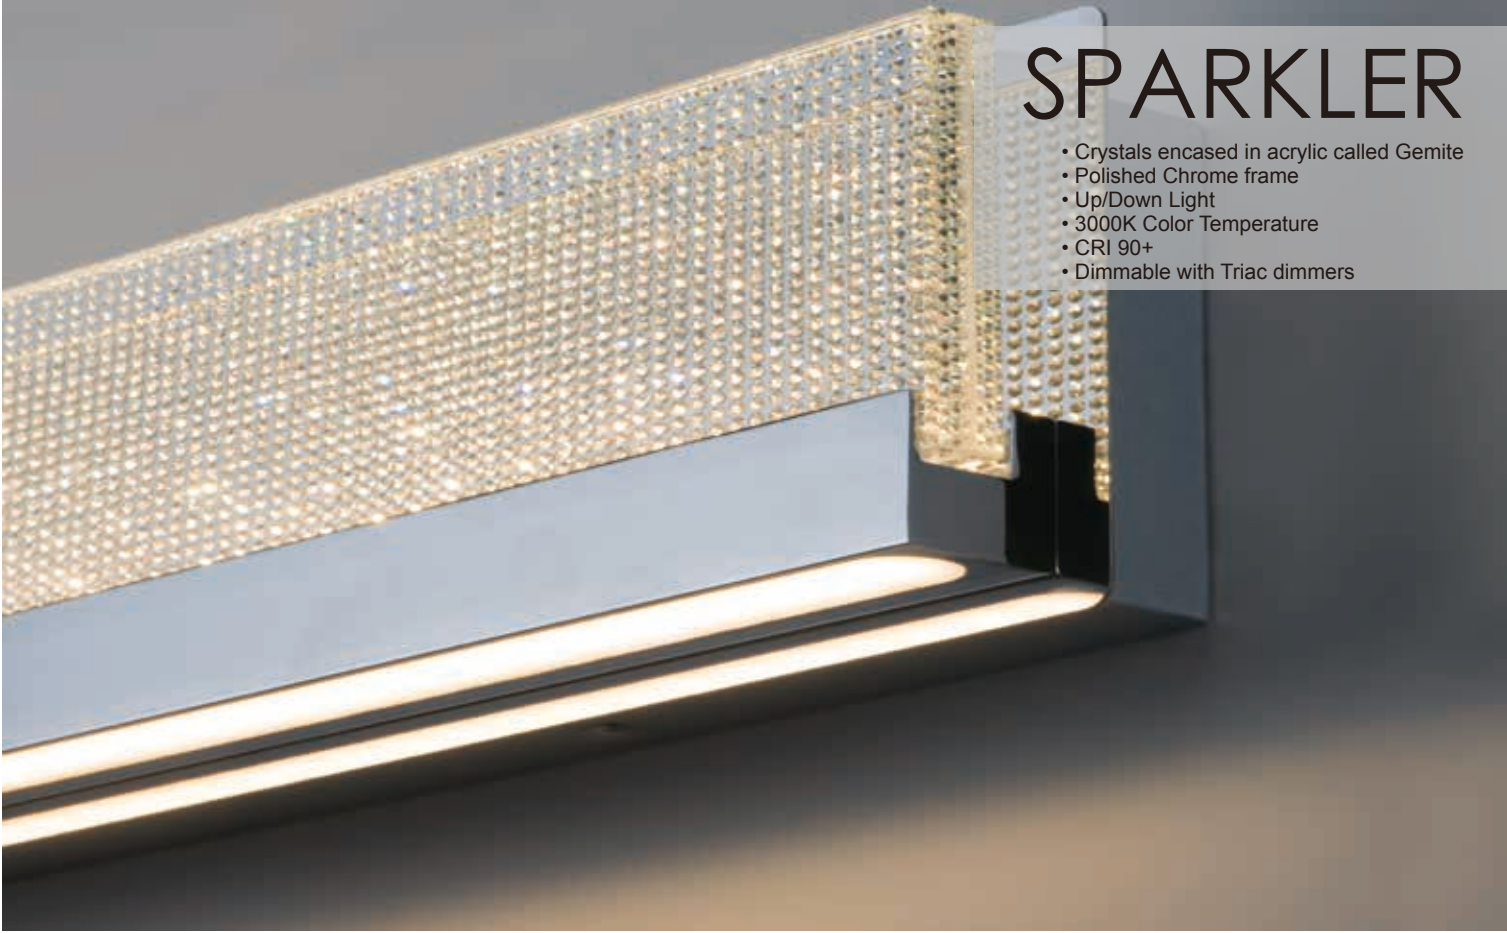

SPARKLER

- Crystals encased in acrylic called Gemite
- Polished Chrome frame
- Up/Down Light
- 3000K Color Temperature
- CRI 90+
- Dimmable with Triac dimmers

E24603-122PC
Bath Vanity

B