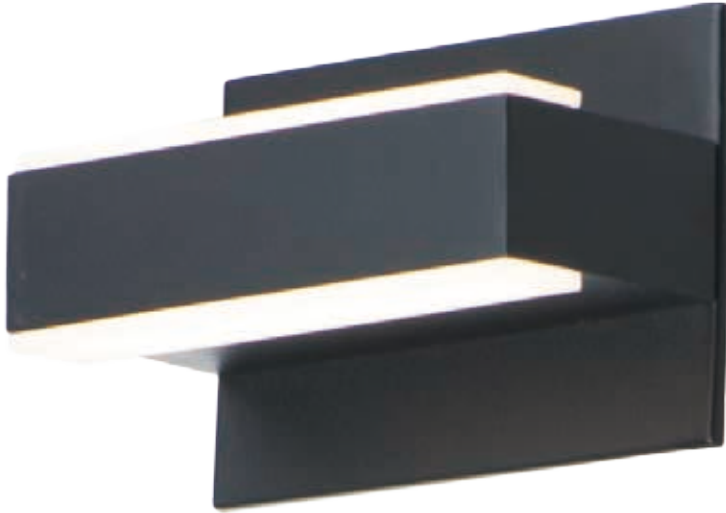

OMNI

Machined aluminum interior up and down wall sconce available in your choice of White or Black providing you an economical and architectural lighting fixture.

- Machined Aluminum construction
- Available in White and Black
- Wet location rated
- 3000K Color Temperature
- CRI 80+
- Dimmable with Triac or ELV dimmers
- Can be mounted vertically and horizontally