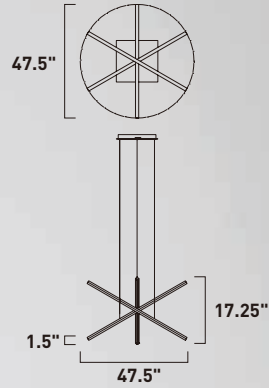

E21373-BK
Pendant

B

C