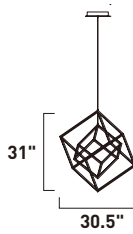

E30582-BK, -PC
Pendant

B