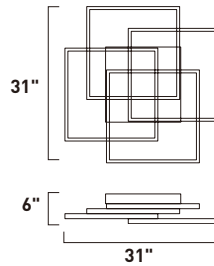

ITEM #	FINISH	LAMPING	DIMENSION	CRI	LUMENS INIT. DEL.	Additional Information
A	E21513	BK, CHP	80W PCB LED 3000K (Integrated)	35.5"L x 23.5"W x 6.75"H	80+	5600 4000	
B	E21518	BK, CHP	112W PCB LED 3000K (Integrated)	31"L x 31"W x 6"H	80+	7840 5500	

Finish options: Black (BK) Champagne (CHP)