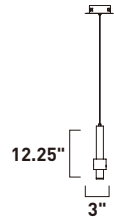

Finish: Satin Nickel/Satin Brass (SNSBR)

E24753-SNSBR
Pendant

B

E24751-SNSBR
Pendant

C

	ITEM #	FINISH	LAMPING	DIMENSION	LUMENS			Additional Information
					CRI	INIT.	DEL.	
B	E24753	SNSBR	3 x 6W PCB LED 3000K (Integrated)	11"L x 11"W x 12.25"H, 134"OAH	90+	1440	540	
C	E24751	SNSBR	1 x 6W PCB LED 3000K (Integrated)	3"L x 3"W x 12.25"H, 134"OAH	90+	480	180	