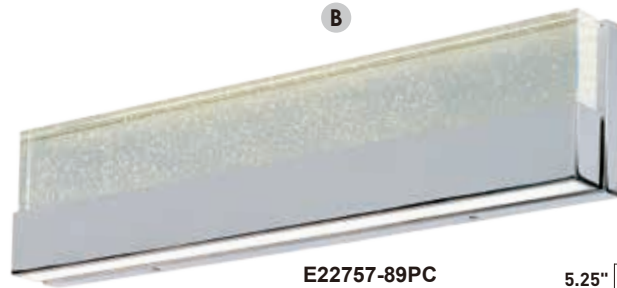

Finish: Satin White glass (92) Black/Gold (BKGLD)

BATH VANITIES

FIZZ III

- See the full collection on page 269
- Dimmable with Triac dimmers

E22755-89PC
Bath Vanity

A

E22756-89PC
Bath Vanity

B