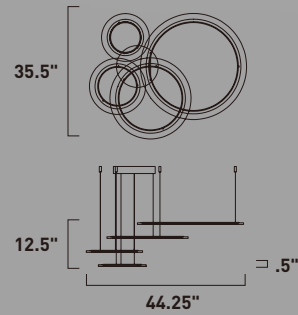

ITEM #	FINISH	LAMPING	DIMENSION	LUMENS			Additional Information
					CRI	INIT.	DEL.	
B	E22667	11MS	68W PCB LED 3000K (Integrated)	31.5"W x 5.75"H	80+	4760	3200	LED
C	E22662	11MS	83W PCB LED 3000K (Integrated)	44.25"L x 35.5"W x 12.5"H, 81"OAH	80+	5810	3950	LED ①

Finish: Matte White Acrylic (11) Matte Silver (MS)