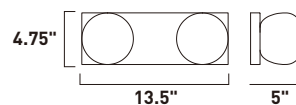

E21453-93BK
Bath Vanity

C