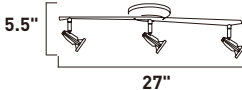

E30003-10SN
Flush Mount

C