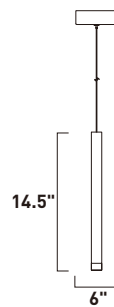

E22271-75PC
Pendant

A

	ITEM #	FINISH	LAMPING	DIMENSION	LUMENS	Additional Information
A	E22271	75PC	1 x 1W PCB LED 3500K (Integrated)	6"W x 14.5"H x 136"OAH	65	LED ⓘ

Finish: Clear Acrylic (75) Polished Chrome (PC)