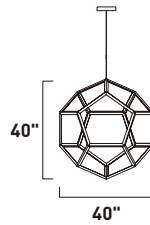

E25104-BK
Pendant

C

	ITEM #	FINISH	LAMPING	DIMENSION	LUMENS			Additional Information
					CRI	INIT.	DEL.	
A	E25108	BK	108W PCB LED 3000K (Integrated)	40"W x 40"H, 163"OAH	90+	8640	6480	
B	E25106	BK	85W PCB LED 3000K (Integrated)	28"W x 28"H, 151"OAH	90+	6800	5100	
C	E25104	BK	62W PCB LED 3000K (Integrated)	22"W x 22"H, 145"OAH	90+	4960	3720	

Finish: Black (BK)