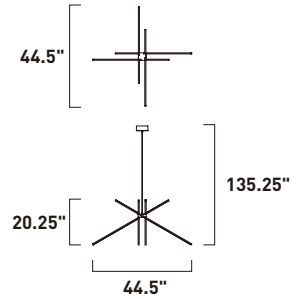

A

E41446-BK, -SA
Pendant