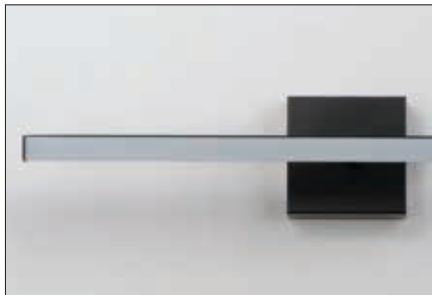

C

D

• Rotates

	ITEM #	FINISH	LAMPING	DIMENSION	HCO	LUMENS			Additional Information
						CRI	INIT.	DEL.	
C	E21372	BK	15.6W PCB LED 3000K (Inte.)	24"W x 4.75"H x 4.25"Ext.	3.75"	90+	1100	750	
D	E21374	BK	19W PCB LED 3000K (Inte.)	30"W x 4.75"H x 4.25"Ext.	2.5"	90+	1330	950	

Finish: Black (BK)