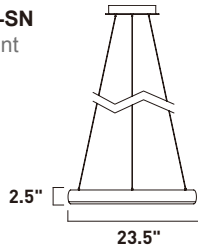

E10036-SN
Pendant

C