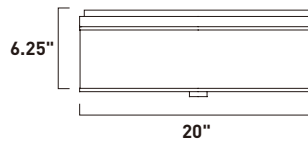

A

E95002-101OI, -101SN
Flush Mount

B

E95004-101OI, -101SN
Flush Mount

C

	ITEM #	FINISH	LAMPING	DIMENSION	Additional Information
A	E95000	101OI, 101SN	2 x 40W MB (Not Incl.)	10"W x 6.25"H	Includes tempered glass diffuser 
B	E95002	101OI, 101SN	2 x 60W MB (Not Incl.)	14"W x 6.25"H	Includes tempered glass diffuser 
C	E95004	101OI, 101SN	3 x 60W MB (Not Incl.)	20"W x 6.25"H	Includes tempered glass diffuser 