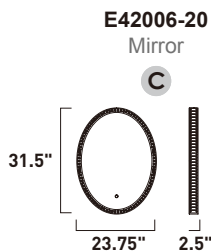

• Crystal Trim along edge of mirror

LED MIRRORS Crystal

- Touch Dimmable
- Plug in or direct wire
- 3000 – 4500 – 6400K Color Temperature
- CRI 80+
- Dimmable with Triac dimmers

	ITEM #	FINISH	LAMPING	DIMENSION	HCO	CRI	LUMENS INIT.	LUMENS DEL.	Additional Information
A	E42002	20	18W PCB LED 3000/4500/6400K (Inte.)	23.75"W x 23.75"H x 2.5"Ext.	11.75"	80+	1260	1080	
B	E42004	20	22W PCB LED 3000/4500/6400K (Inte.)	31.5"W x 31.5"H x 2.5"Ext.	15.75"	80+	1540	1320	
C	E42006	20	22W PCB LED 3000/4500/6400K (Inte.)	23.75"W x 31.5"H x 2.5"Ext.	15.75"	80+	1540	1320	

Finish: Crystal (20)