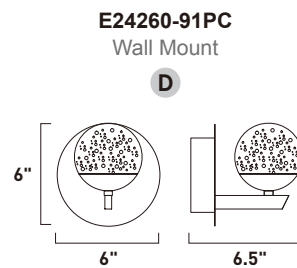

ITEM #	FINISH	LAMPING	DIMENSION	LUMENS			Additional Information	
					HCO	CRI	INIT. DEL.		
C	E24261	91PC	1 x 5W PCB LED 3000K (Integrated)	5.5"W x 5.75"H, 128"OAH	80+	385	395		
D	E24260	91PC	1 x 5W PCB LED 3000K (Integrated)	6"W x 6"H x 6.5"Ext.	3"	80+	385	365	

Finish: Bubble glass (91) Polished Chrome (PC)