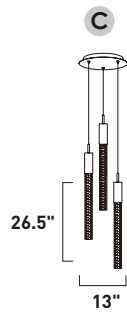

E22873-91PC
Pendant