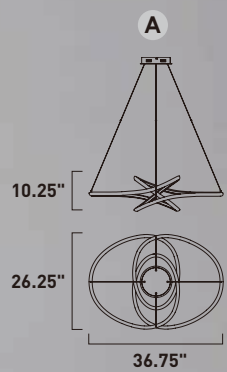

E30647-MW
Pendant