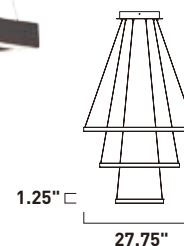

QUAD

- Adjustable connectors allowing for various combinations
- Extruded Aluminum
- 3000K Color temperature
- Dimmable with Triac dimmers

E22408-BZ
Flush Mount

A

E22407-BZ
3-Tier Pendant

B

• Can be arranged in different sequences