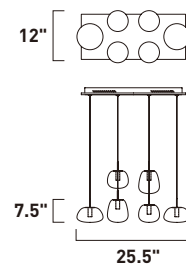

ITEM #	FINISH	LAMPING	DIMENSION	CRI	LUMENS		Additional Information
					INIT.	DEL.	
A E21124	11WT	29W PCB LED 3000K (Integrated)	25.5"L x 12"W x 7.5"H, 130"OAH	80+	2030	1700	

Finish: Matte White glass (11) White (WT)