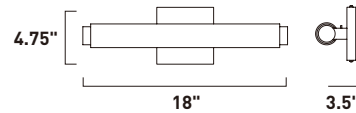

SOPRANO

- Satin White glass cylinder
- Polished Chrome metalwork
- Driver-less LED integrated
- CCT Selectable:
2700-3000-3500-4000K-5000K
- Dimmable with Triac and ELV dimmers

E23410-01PC
Bath Vanity

A

E23412-01PC
Bath Vanity