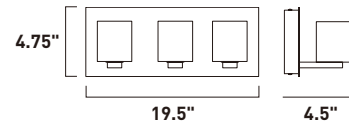

ITEM #	FINISH	LAMPING	DIMENSION	HCO	LUMENS		Additional Information
						CRI	INIT. DEL.	
A	E32031	18PC	1 x 2.2W LED G9 3000K (Incl.)	6"W x 4.75"H x 4.5"Ext.	3.5"	80+	190 180	
B	E32032	18PC	2 x 2.2W LED G9 3000K (Incl.)	11.75"W x 4.75"H x 4.5"Ext.	3.5"	80+	380 360	
C	E32033	18PC	3 x 2.2W LED G9 3000K (Incl.)	19.5"W x 4.75"H x 4.5"Ext.	3.5"	80+	570 540	

Finish: Clear glass (18) Polished Chrome (PC)