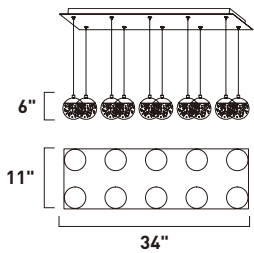

E24266-91PC
Pendant

	ITEM #	FINISH	LAMPING	DIMENSION	LUMENS			Additional Information
					CRI	INIT.	DEL.	
A	E24266	91PC	10 x 5W PCB LED 3000K (Integrated)	34"L x 11"W x 6"H, 128"OAH	80+	3850	3650	

Finish: Bubble glass (91) Polished Chrome (PC)