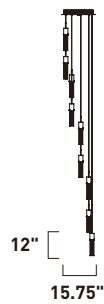

E22769-89BZ, -89PC
Pendant

B