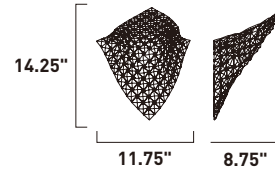

E24277-20PC
Bath Vanity

B