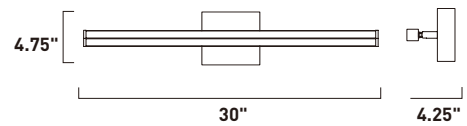

C

D

	ITEM #	FINISH	LAMPING	DIMENSION	HCO	LUMENS			Additional Information
						CRI	INIT.	DEL.	
C	E21372	BK	15.6W PCB LED 3000K (Inte.)	24"W x 4.75"H x 4.25"Ext.	3.75"	90+	1100	750	
D	E21374	BK	19W PCB LED 3000K (Inte.)	30"W x 4.75"H x 4.25"Ext.	2.5"	90+	1330	950	

Finish: Black (BK)