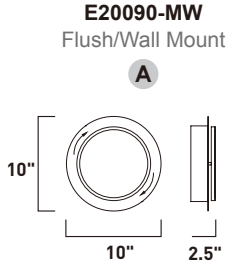

REVOLVER

This interesting wall or ceiling fixture is created in two sections finished in Matte White. The exterior section is lit on the edge and rotates from the top creating a halo effect on the surface behind.

- Directional light source
- Finished in Matte White
- 3000K Color Temperature
- CRI 80+
- Dimmable with Triac dimmers

ITEM #	FINISH	LAMPING	DIMENSION	HCO	LUMENS		Additional Information	
					CRI	INIT. DEL.		
A E20090	MW	10W PCB LED 3000K (Integrated)	10"W x 10"H x 2.5"Ext.	2.5"	80+	700	600	

Finish: Matte White (MW)