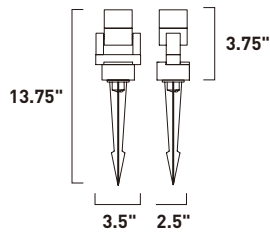

ITEM #	FINISH	LAMPING	DIMENSION	CRI	LUMENS	Additional Information
A	E41350	BZ, SA	3W LED 3000K (Integrated)	3.5"W x 3.75"H	80+	230	12V

Finish options: Bronze (BZ) Satin Aluminum (SA)