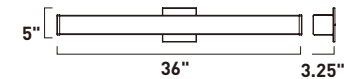

Removable backplate

E23408-01PC, -01SN
Bath Vanity

A

E23406-01PC, -01SN
Bath Vanity

B

E23404-01PC, -01SN
Bath Vanity

C

E23402-01PC, -01SN
Bath Vanity