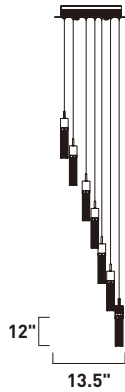

E22761-89BZ, -89PC
Pendant