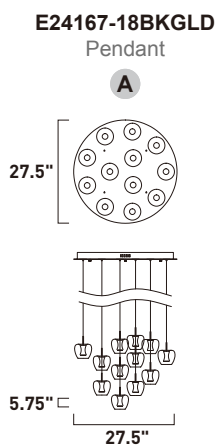

NEWTON

- Two-tone Black and Gold finish
- Large scale multi-pendant lights
- 3000K Color Temperature, CRI 80+

ITEM #	FINISH	LAMPING	DIMENSION	LUMENS			Additional Information	
				CRI	INIT.	DEL.		
A	E24167	18BKGLD	12 x 2.5W PCB LED 3000K (Integrated)	27.5"L x 27.5"W x 5.75"H, 128"OAH	80+	2100	1650	

Finish: Clear glass (18) Black/Gold (BKGLD)