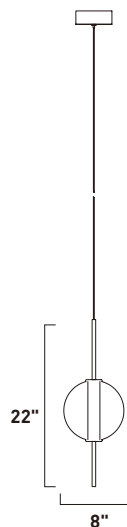

- Plated Gold finish
- Clear glass
- Innovative LED tube encased in white glass
- CRI 90+, 3000K
- Dimmable with both Triac and Electric Low Voltage Dimmers

E11040-24GLD
Pendant

A

ITEM #	FINISH	LAMPING	DIMENSION	LUMENS			Additional Information
				CRI	INIT.	DEL.	
A E11040	24GLD	11.2W PCB LED 3000K (Inte.)	8"L x 8"W x 22"H, 144"OAH	90+	1050	950	

Finish: Clear glass (24) Glod (GLD)