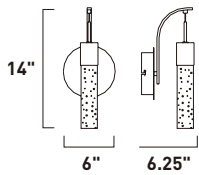

C

D

E

	ITEM #	FINISH	LAMPING	DIMENSION	LUMENS				Additional Information
					HCO	CRI	INIT.	DEL.	
C	E22770	91PC	1 x 7.5W LED 3000K (Integrated)	6"W x 14"H x 6.25"Ext.	7"	80+	525	260	
D	E22773	91PC	3 x 7.5W LED 3000K (Integrated)	21"L x 4.75"W x 12"H, 59"OAH		80+	1575	790	
E	E22771	91PC	1 x 7.5W LED 3000K (Integrated)	6"W x 12"H, 132"OAH		80+	525	260	

Finish: Bubble Crystal glass (91) Polished Chrome (PC)