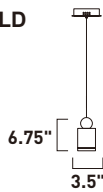

C

D

E

ITEM #	FINISH	LAMPING	DIMENSION	LUMENS CRI INIT. DEL.	Additional Information	
C	E20860	75BKGLD	5W PCB LED 3000K (Integrated)	3.5"L x 3.5"W x 6.75"H, 128.5"OAH	80+ 350 240	
D	E20861	75BKGLD	7.2W PCB LED 3000K (Integrated)	4.75"L x 4.75"W x 4.25"H, 125.75"OAH	80+ 504 450	
E	E20862	75BKGLD	7.2W PCB LED 3000K (Integrated)	4"L x 4"W x 7.5"H, 129"OAH	80+ 504 450	

Finish: Clear Acrylic (75) Black/Gold (BKGLD)