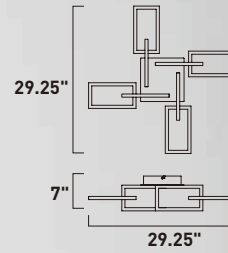

LINK

- Satin Nickel finish
- Adjustable frames to expand the pendants dimensions
- 3000K Color Temperature
- CRI 90+
- Dimmable with Triac dimmer

A

B

	ITEM #	FINISH	LAMPING	DIMENSION	LUMENS			Additional Information
					CRI	INIT.	DEL.	
A	E20352	SN	49W PCB LED 3000K (Integrated)	29.25\"L x 29.25\"W x 7\"H	90+	3430	2380	
B	E20354	SN	30W PCB LED 3000K (Integrated)	42\"L x 6.25\"W x 7.25\"H, 129\"OAH	90+	2100	1620	

Finish: Satin Nickel (SN)