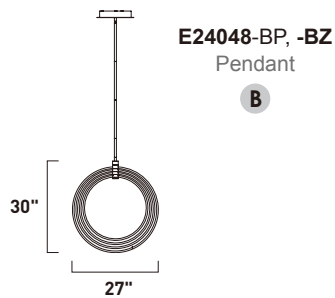

- Adjustable rings allows for multiply configurations