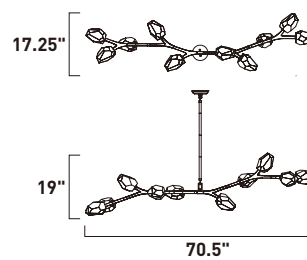

E32797-93BK, -93NAB
Pendant

ITEM #	FINISH	LAMPING	DIMENSION	LUMENS			Additional Information
				CRI	INIT.	DEL.	
A E32797	93BK, 93NAB	10 x 4W G9 LED 3000K (Incl.)	70.5"L x 17.25"W x 19"H, 56.75"OAH	80+	5000	4000	

Finish Options: Clear/Frosted glass (93) Black (BK) Natural Aged Brass (NAB)