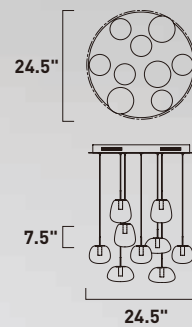

ITEM #	FINISH	LAMPING	DIMENSION	LUMENS		Additional Information
				CRI	INIT. DEL.	
A E21127	11WT	43W PCB LED 3000K (Integrated)	24.5"L x 24.5"W x 7.5"H, 130"OAH	80+	3010 3360	

Finish: Matte White glass (11) White (WT)