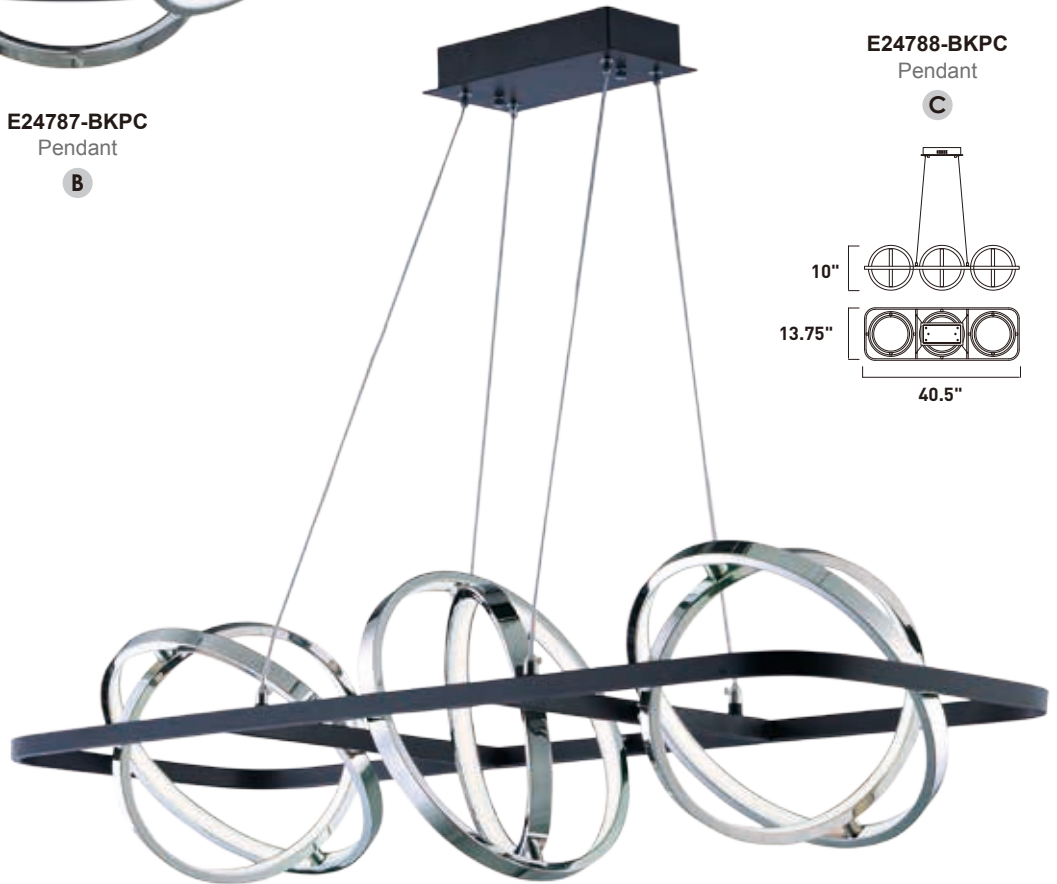

ITEM #	FINISH	LAMPING	DIMENSION	CRI	LUMENS		Additional Information
					INIT.	DEL.	
A	E24785 BK, PC	78W PCB LED 3000K (Integrated)	31.5"W x 31.5"H, 76"OAH	80+	5500	4350	
B	E24787 BKPC	73W PCB LED 3000K (Integrated)	26"W x 9"H, 50"OAH	80+	5140	3960	
C	E24788 BKPC	73W PCB LED 3000K (Integrated)	40.5"L x 13.75"W x 10"H, 129"OAH	80+	5180	4070	

Finish: Black/Polished Chrome (BKPC) Black (BK) Polished Chrome (PC)