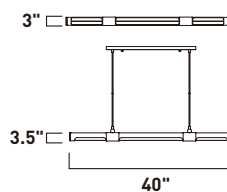

ITEM #	FINISH	LAMPING	DIMENSION	LUMENS		Additional Information
				CRI	INIT. DEL.	
A E24946	APBK	34W PCB LED 3000K (Inte.)	40"L x 3"W x 3.5"H, 124.25"OAH	90+	1700 1400	

Finish: Antique Pecan/Black (APBK)