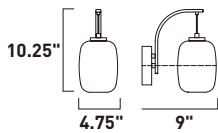

E25062-92BKGLD
Wall Mount

B