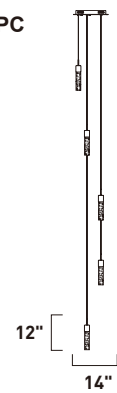

ITEM #	FINISH	LAMPING	DIMENSION	LUMENS			Additional Information
					CRI	INIT.	DEL.	
A	E22774	91PC	5 x 7.5W LED 3000K (Integrated)	39"L x 4.75"W x 12"H, 134"OAH	80+	2625	1310	
B	E22775	91PC	5 x 7.5W LED 3000K (Integrated)	14"W x 12"H, 134"OAH	80+	2625	1310	

Finish: Bubble Crystal glass (91) Polished Chrome (PC)