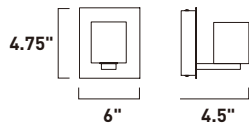

E32032-18PC
Wall Mount

B