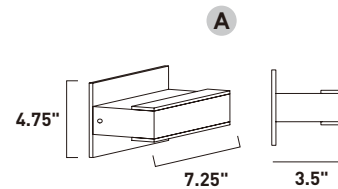

E23210-90BK, -90WT
Wall Mount