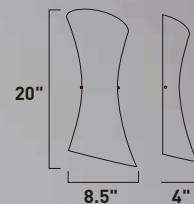

ITEM #	FINISH	LAMPING	DIMENSION	Additional HCO Information
A	E20413	09	1 x 60W E12, Can. (Not Incl.)	8.5"W x 12"H x 4.5"Ext.	10"
B	E20412	09	2 x 60W E12, Can. (Not Incl.)	8.5"W x 20"H x 4"Ext.	10"

Finish: Opal White glass (09) Satin Nickel (SN)