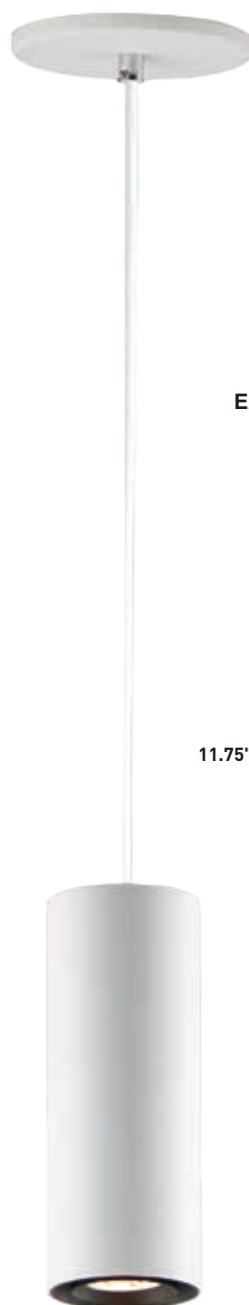

ITEM #	FINISH	LAMPING	DIMENSION	LUMENS			Additional Information
					CRI	INIT.	DEL.	
A	E25002	WT	7W GU10 LED 3000K (Incl.)	3.5"L x 3.5"W x 6.25"H, 125.5"OAH	90+	450	360	JA8 Bulb Incl.
B	E25004	WT	7W GU10 LED 3000K (Incl.)	3.5"L x 3.5"W x 11.75"H, 131"OAH	90+	450	360	JA8 Bulb Incl.

Finish: White (WT)