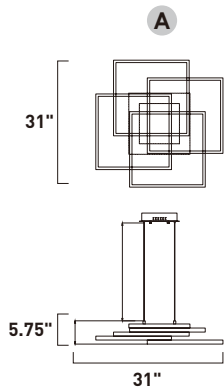

TRAVERSE

- Dimmable with Triac Dimmer
- 3000K Color Temperature
- CRI 80+

	ITEM #	FINISH	LAMPING	DIMENSION	CRI	LUMENS INIT.	DEL.	Additional Information
A	E21516	BK, CHP	112W PCB LED 3000K (Integrated)	31"L x 31"W x 5.75"H, 127"OAH	80+	7840	5500	
B	E21515	BK, CHP	80W PCB LED 3000K (Integrated)	35.5"L x 23.5"W x 6"H, 129"OAH	80+	5600	4000	

Finish options: Black (BK) Champagne (CHP)