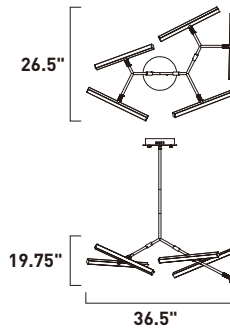

E21244-BK
Pendant
B