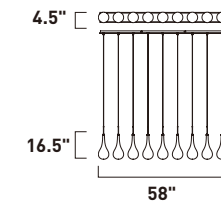

E23121-18PC
Pendant

A