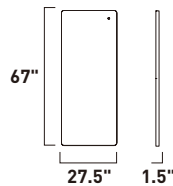

ITEM #	FINISH	LAMPING	DIMENSION	HCO	LUMENS			Additional Information
					CRI	INIT.	DEL.	
A E42018	90AL	42W PCB LED 3000/4500/6400K (Inte.)	27.5"W x 67"H x 1.5"Ext.	33.5"	80+	2940	2100	

Finish: Frosted glass (90) Aluminum (AL)