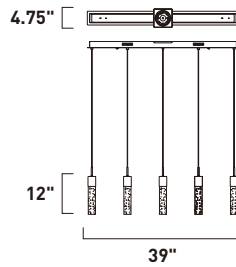

Finish: Bubble Crystal glass (91) Polished Chrome (PC)

FIZZ IV

- Bubble glass cylinders
- 3000K Color Temperature
- Dimmable with Triac dimmers

E22774-91PC
Pendant

A

E22775-91PC
Pendant

B

	ITEM #	FINISH	LAMPING	DIMENSION	LUMENS			Additional Information
					CRI	INIT.	DEL.	
A	E22774	91PC	5 x 7.5W LED 3000K (Integrated)	39"L x 4.75"W x 12"H, 134"OAH	80+	2625	1310	
B	E22775	91PC	5 x 7.5W LED 3000K (Integrated)	14"W x 12"H, 134"OAH	80+	2625	1310	