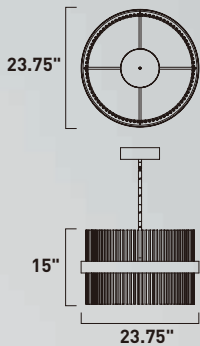

CHIMES

- Black band supports numerous tubes in your choice of: Satin Brass, Satin Nickel, or combined Satin Nickel/Satin Brass
- **Bluetooth**® enabled **White Tunable Color** Temperatures 2700-5000K, CRI 90+

E34205-BKSBR, BKSN, BKSNSBR
Pendant

A

BKSBR

ITEM #	FINISH	LAMPING	DIMENSION	LUMENS			Additional Information
				CRI	INIT.	DEL.	
A E34205	BKSN, BKSBR, BKSNSBR	53W PCB LED 2700-5000K (Inte.)	23.75"L x 23.75"W x 15"H, 56"OAH	90+	4900	1600	120-277V Input

Finish options: Black/Satin Nickel (BKSN) Black/Satin Brass (BKSBR) Black/Satin Nickel/Satin Brass (BKSNSBR)