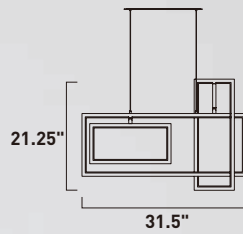

ITEM #	FINISH	LAMPING	DIMENSION	LUMENS			Additional Information
				CRI	INIT.	DEL.	
A E20356	SN	40W PCB LED 3000K (Integrated)	31.5"L x 15.5"W x 21.25"H, 133.75"OAH	90+	2800	1960	

Finish: Satin Nickel (SN)