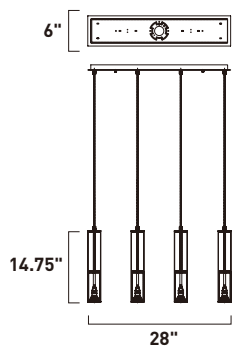

TORCH

- Available in 3 finishes: Satin Brass, matte Black, and Polished Chrome
- Clear glass shade overlays
- JA8 Compliant LED GU10 bulb included
- CRI 90+, 3000K

E11004-24BK, -24PC, -24SBR
Linear Pendant

B