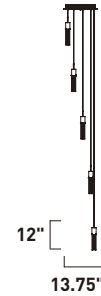

ITEM #	FINISH	LAMPING	DIMENSION	LUMENS			Additional Information
					CRI	INIT.	DEL.	
A	E22769	89BZ, 89PC	9 x 7.5W LED 3000K (Integrated)	15.75"W x 12"H, 135"OAH	80+	4725	2142	
B	E22765	89BZ, 89PC	5 x 7.5W LED 3000K (Integrated)	13.75"W x 12"H, 135"OAH	80+	2625	1190	

Finish options: Etched/Bubble glass (89) Bronze (BZ) Polished Chrome (PC)