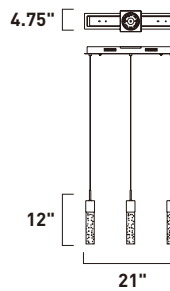

E22773-91PC
Pendant