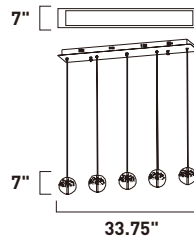

ORB

- G4 Xenon Bulbs Included
- Bubble glass globes

ITEM #	FINISH	LAMPING	DIMENSION	LUMENS	Additional Information
A	E24257 : 91PC	5 x 20W G4 2900K (Incl.)	33.75"L x 7"W x 7"H, 128"OAH	1600	
B	E24251 : 91PC	1 x 20W G4 2900K (Incl.)	4.5"W x 7"H, 128"OAH	320	
C	E24254 : 91PC	9 x 20W G4 2900K (Incl.)	21.75"W x 7"H, 128"OAH	2880	

Finish: Clear Crystal (91) Polished Chrome (PC)