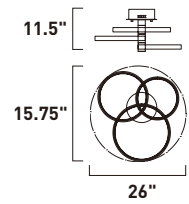

B

C

D

	ITEM #	FINISH	LAMPING	DIMENSION	HCO	CRI	LUMENS		Additional Information
							INIT.	DEL.	
B	E24320	BKGLD	11W PCB LED 3000K (Integrated)	11.75"W x 11.75"H x 2"Ext.	6"	80+	770	440	
C	E24323	BKGLD	40W PCB LED 3000K (Integrated)	26"L x 15.75"W x 11.5"H		80+	2800	800	
D	E24324	BKGLD	64W PCB LED 3000K (Integrated)	29.5"L x 33.5"W x 11.25"H		80+	4480	1280	

Finish: Black/Gold (BKGLD)