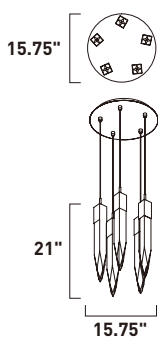

QUARTZ

- Available in Polished Chrome or matte Black
- Driverless LED modules
- Custom Beveled K9 Crystal fonts
- 3000K Color Temperature
- CRI 90+
- Dimmable with Triac dimmers

A

B

	ITEM #	FINISH	LAMPING	DIMENSION	LUMENS			Additional Information
					CRI	INIT.	DEL.	
A	E31244	20BK, 20PC	5 x 6W LED 3000K (Integrated)	15.75"L x 15.75"W x 21"H, 142"OAH	90+	2800	2380	
B	E31247	20BK, 20PC	10 x 6W LED 3000K (Integrated)	20"L x 20"W x 21"H, 142"OAH	90+	5600	4760	

Finish options: Crystal (20) Black (BK) Polished Chrome (PC)