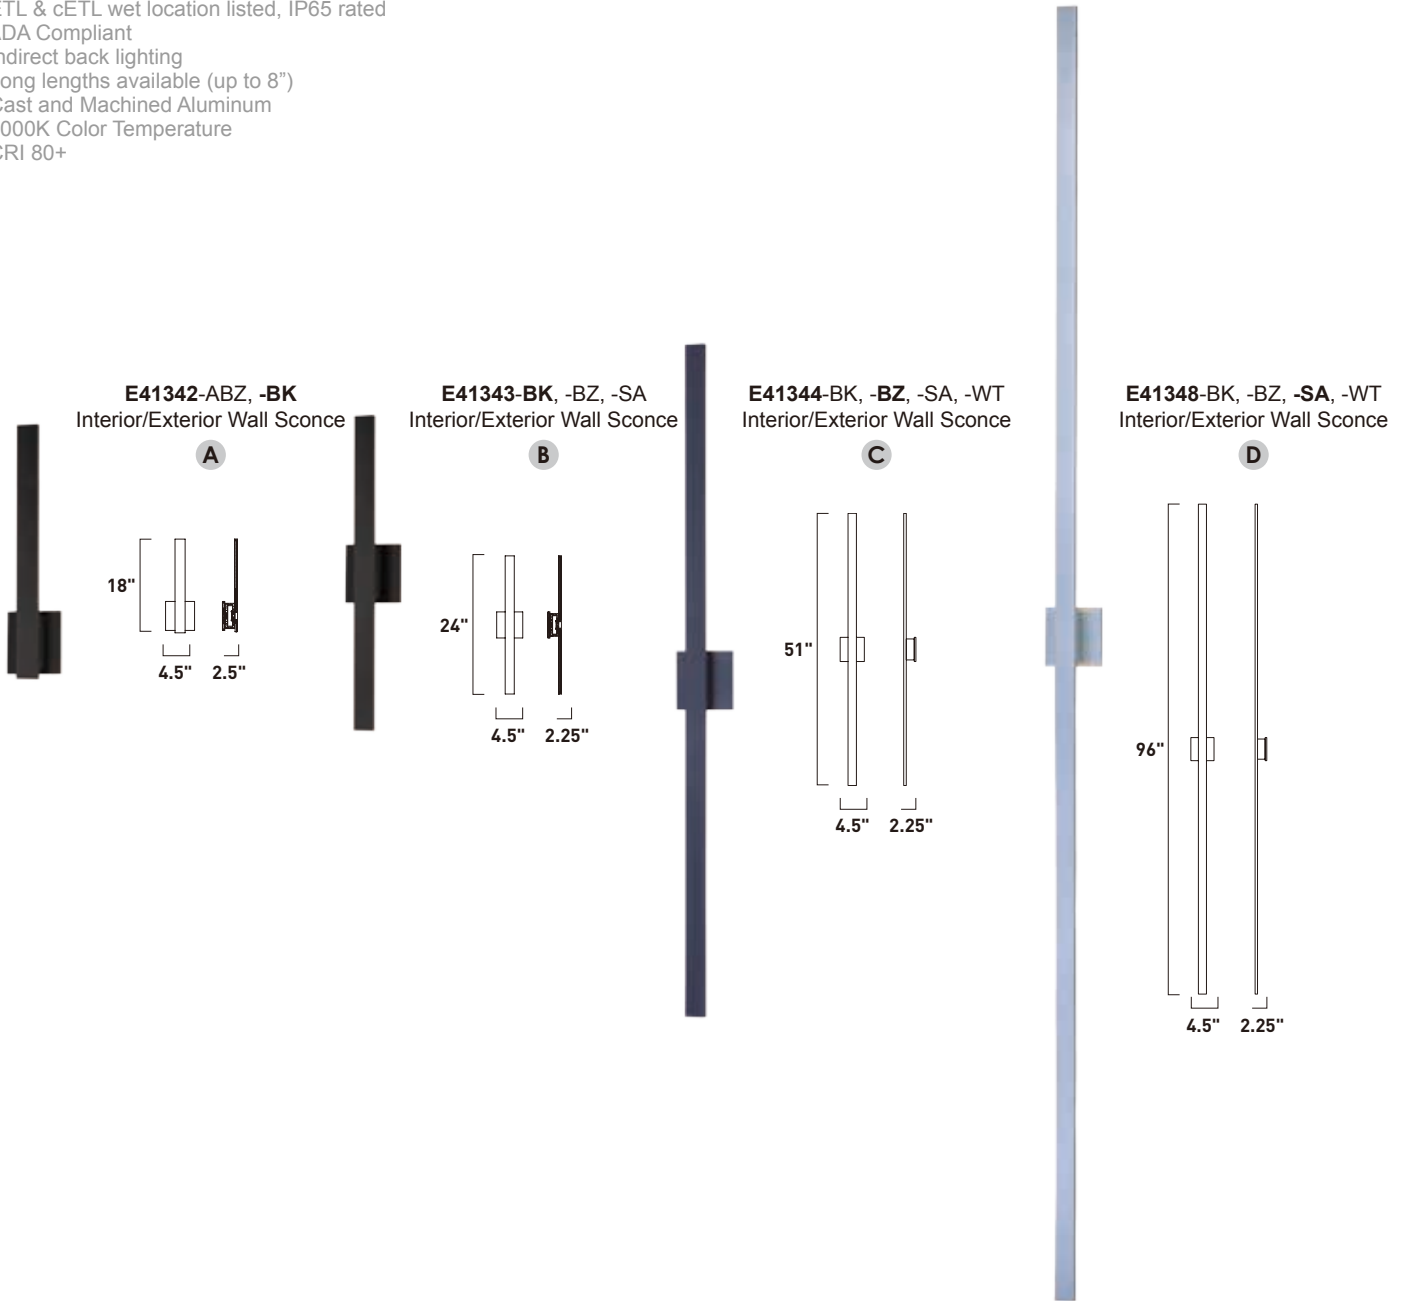

LINE

The use of a line is one of the most basic elements of architectural design. Lines define the shape, form and volume of a design solution. With this driverless solution, solid lengths of machined aluminum encase a high powered LED to brightly illuminate structures without glare. Accentuate those great lines with an indirect lighting product as well built as its architectural environment.

- ETL & cETL wet location listed, IP65 rated
- ADA Compliant
- Indirect back lighting
- Long lengths available (up to 8")
- Cast and Machined Aluminum
- 3000K Color Temperature
- CRI 80+

ITEM #	FINISH	LAMPING	DIMENSION	HCO	CRI	LUMENS		Additional Information
						INIT.	DEL.	
A	E41342 | ABZ, BK	9W LED 3000K (Inte.)	4.5"W x 18"H x 2.5"Ext.	16.5"	80+	900	520	can be installed horizontally
B	E41343 | BK, BZ, SA	13W LED 3000K (Inte.)	4.5"W x 24"H x 2.25"Ext.	12"	80+	1300	1040	can be installed horizontally
C	E41344 | BK, BZ, SA, WT	30W LED 3000K (Inte.)	4.5"W x 51"H x 2.25"Ext.	25.5"	80+	2800	1860	can be installed horizontally
D	E41348 | BK, BZ, SA, WT	60W LED 3000K (Inte.)	4.5"W x 96"H x 2.25"Ext.	48"	80+	5800	3600	can be installed horizontally

Finish options: Architectural Bronze (ABZ) Black (BK) Bronze (BZ) Satin Aluminum (SA) White (WT)