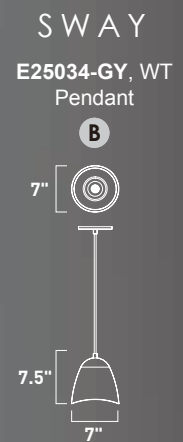

HIVE & SWAY

- Cast Concrete and Gypsum shades
- Paintable surface
- 3000K Color Temperature, CRI 90+
- 7 watt JA8 LED GU10 included

	ITEM #	FINISH	LAMPING	DIMENSION	LUMENS			Additional Information
					CRI	INIT.	DEL.	
A	E25035	GY, WT	1 x 7W GU10 3000K (Incl.)	7.75"L x 7.75"W x 7"H, 125.75"OAH	90+	490	450	JA8 bulb (Incl.)
B	E25034	GY, WT	1 x 7W GU10 3000K (Incl.)	7"L x 7"W x 7.5"H, 126"OAH	90+	490	450	JA8 bulb (Incl.)

Finish options: Gray (GY) White (WT)