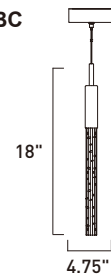

ITEM #	FINISH	LAMPING	DIMENSION	CRI	LUMENS INIT. DEL.	Additional Information
C	E32775	91BC	5 x 7.5W LED 3000K (Integrated)	13"W x 18"H, 140"OAH	90+	2625 : 1125	
D	E32771	91BC	1 x 7.5W LED 3000K (Integrated)	4.75"W x 18"H, 140"OAH	90+	525 : 225	

Finish: Clear Bubble glass (91) Black Chrome (BC)