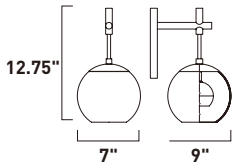

NUCLEUS

- Two tone Black and Natural Aged Brass finish
- Blown clear glass spherical shades
- Dedicated LED light source
- CRI 90+, 3000K
- 120-277V range voltage input
- Dimmable at 120V with ELV dimmers

A

B

E25156-BKNAB
Pendant

C

	ITEM #	FINISH	LAMPING	DIMENSION	LUMENS			Additional Information	
					HCO	CRI	INIT. DEL.		
A	E25151	BKNAB	8W PCB LED 3000K (Inte.)	7"W x 12.75"H x 9"Ext.	4"	90+	480	560	
B	E25150	BKNAB	10W PCB LED 3000K (Inte.)	9"L x 9"W x 12.25"H		90+	600	700	
C	E25156	BKNAB	30W PCB LED 3000K (Inte.)	26"L x 25"W x 32"H, 77.25"OAH		90+	1800	2100	

Finish: Black/Natural Aged Brass (BKNAB)