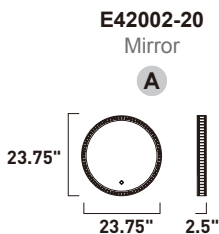

• Crystal Trim along edge of mirror

LED MIRRORS Crystal

- Touch Dimmable
- Plug in or direct wire
- 3000 – 4500 – 6400K Color Temperature
- CRI 80+
- Dimmable with Triac dimmers

	ITEM #	FINISH	LAMPING	DIMENSION	HCO	CRI	LUMENS INIT.	LUMENS DEL.	Additional Information
A	E42002	20	18W PCB LED 3000/4500/6400K (Inte.)	23.75"W x 23.75"H x 2.5"Ext.	11.75"	80+	1260	1080	
B	E42004	20	22W PCB LED 3000/4500/6400K (Inte.)	31.5"W x 31.5"H x 2.5"Ext.	15.75"	80+	1540	1320	
C	E42006	20	22W PCB LED 3000/4500/6400K (Inte.)	23.75"W x 31.5"H x 2.5"Ext.	15.75"	80+	1540	1320	

Finish: Crystal (20)