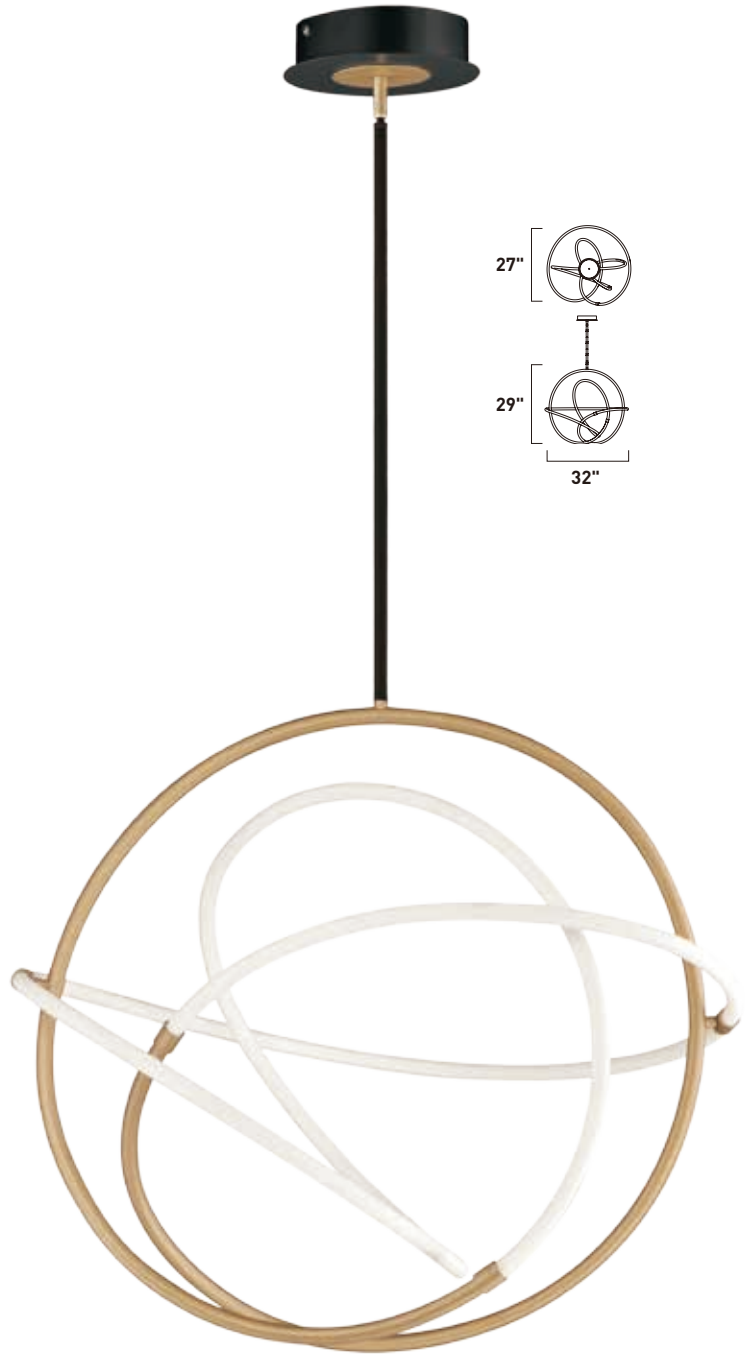

E25096-01BKGLD
Pendant

B

	ITEM #	FINISH	LAMPING	DIMENSION	LUMENS			Additional Information
					CRI	INIT.	DEL.	
A	E25092	:01BKGLD	11.8W PCB LED 3000K (Inte.)	12.25"L x 10.5"W x 13.25"H, 58.5"OAH	90+	940	900	
B	E25096	:01BKGLD	40.3W PCB LED 3000K (Inte.)	32"L x 27"W x 29"H, 73.75"OAH	90+	3510	3220	

Finish: White Acrylic (01) Black/Gold (BKGLD)