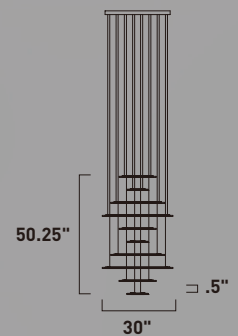

SATURN II

- Horizontal frosted Acrylic diffuses LED
- Large scale ring options available
- 3000K Color Temperature
- CRI 80+
- Dimmable with Triac dimmers

E22665-11MS
Pendant

A

	ITEM #	FINISH	LAMPING	DIMENSION	LUMENS		Additional Information
					CRI	INIT. DEL.	
A	E22665	11MS	159W PCB LED 3000K (Integrated)	30"W x 50.25"H, 177"OAH	80+	11,130 6110	

Finish: Matte White Acrylic (11) Matte Silver (MS)