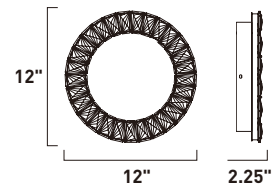

Finish: Crystal (20) Polished Chrome (PC)

E30561-20PC
Wall/Flush Mount

C

E30560-20PC
Wall/Flush Mount

D

	ITEM #	FINISH	LAMPING	DIMENSION	HCO	CRI	LUMENS		Additional Information
							INIT.	DEL.	
C	E30561	20PC	31W PCB LED 3000K (Integrated)	17"W x 2.5"H		90+	2170	1620	
D	E30560	20PC	18.5W PCB LED 3000K (Integrated)	12"W x 12"H x 2.25"Ext.	6"	90+	1295	820	