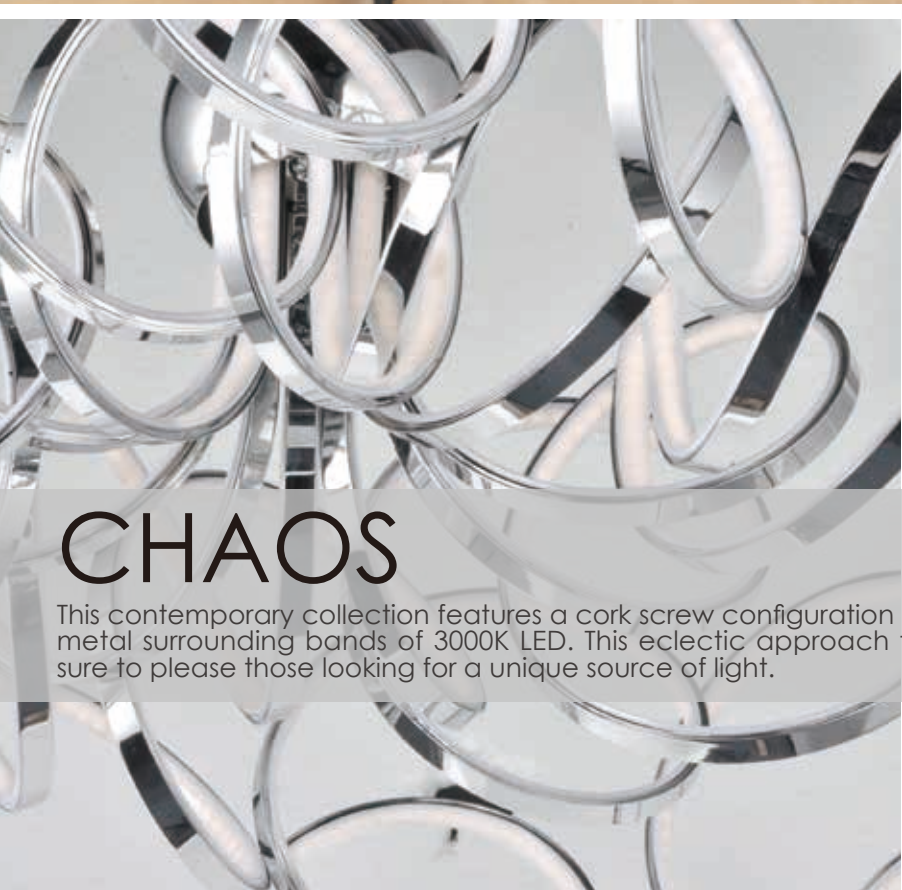

Finish: Clear Murano glass (28)

CHAOS

This contemporary collection features a cork screw configuration of Polished Chrome metal surrounding bands of 3000K LED. This eclectic approach to lighting design is sure to please those looking for a unique source of light.