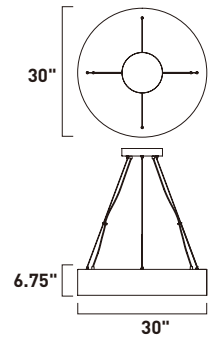

E32787-BKAL
Pendant
A