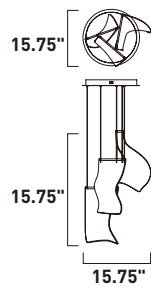

Pendant

A

ITEM #	FINISH	LAMPING	DIMENSION	LUMENS		Additional Information
				CRI	INIT. DEL.	
A E24877	133PC	58.5W PCB LED 3000K (Integrated)	27.5"L x 27.5"W x 14"H, 133.75"OAH	90+	4095	2400   

Finish: Patterned Acrylic (133) Polished Chrome (PC)

E24874-133PC
Pendant

B

E24875-133PC
Pendant

C

	ITEM #	FINISH	LAMPING	DIMENSION	LUMENS			Additional Information
					CRI	INIT.	DEL.	
B	E24874	133PC	7.2W PCB LED 3000K (Integrated)	15.75"L x 15.75"W x 15.75"H, 135.25"OAH	90+	504	290	
C	E24875	133PC	25W PCB LED 3000K (Integrated)	21.5"L x 21.5"W x 14"H, 133.75"OAH	90+	2000	1000	