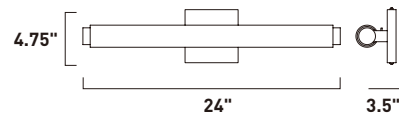

E23414-01PC
Bath Vanity

C