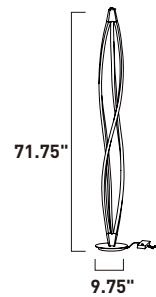

ITEM #	FINISH	LAMPING	DIMENSION	CRI	LUMENS		Additional Information
					INIT.	DEL.	
A E41398	11MW	44W LED 3000K (Integrated)	9.75"W x 71.75"H	80+	3080	2200	

Finish: Matte White glass (11) Matte White (MW)