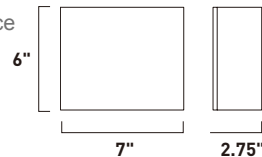

E41308-BK, -BZ
Interior/Exterior Wall Sconce

C