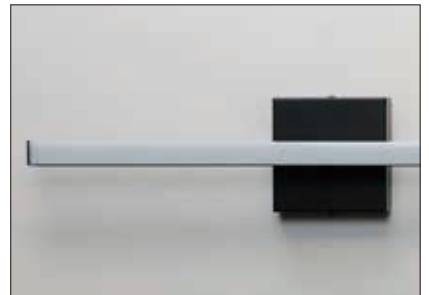

C

D

• Rotates

	ITEM #	FINISH	LAMPING	DIMENSION	HCO	LUMENS			Additional Information
						CRI	INIT.	DEL.	
C	E21372	BK	15.6W PCB LED 3000K (Inte.)	24"W x 4.75"H x 4.25"Ext.	3.75"	90+	1100	750	
D	E21374	BK	19W PCB LED 3000K (Inte.)	30"W x 4.75"H x 4.25"Ext.	2.5"	90+	1330	950	

Finish: Black (BK)