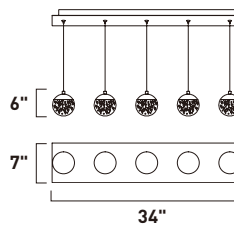

ITEM #	FINISH	LAMPING	DIMENSION	LUMENS			Additional Information
				CRI	INIT.	DEL.	
B E24265	91PC	5 x 5W PCB LED 3000K (Integrated)	34"L x 7"W x 6"H, 128"OAH	80+	1925	1820	
Finish: Bubble glass (91) Polished Chrome (PC)