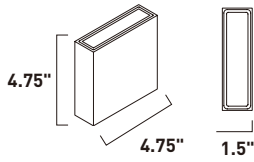

A

- Machined Aluminum construction
- Available in White and Black
- Wet location rated
- 3000K Color Temperature
- CRI 80+
- Dimmable with Triac or ELV dimmers

B

	ITEM #	FINISH	LAMPING	DIMENSION	HCO	CRI	LUMENS INIT.	LUMENS DEL.	Additional Information
A	E23212	BK, WT	8W PCB LED 3000K (Integrated)	4.75"W x 4.75"H x 1.5"Ext.	2.25"	80+	640	440	
B	E23214	BK, WT	10W PCB LED 2700K (Integrated)	6.25"W x 6.25"H x 1.5"Ext.	3.25"	80+	800	650	

Finish options: Black (BK) White (WT)