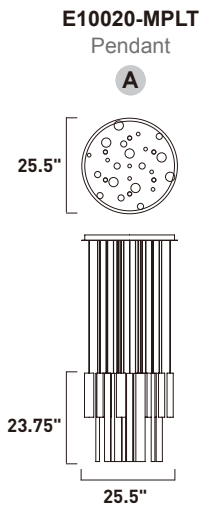

FLUTE

- Replaceable integrated LED modules
- Variety of finishes from Rose Gold to Polished Chrome
- 3000K Color Temperature, CRI 90+
- Most units Dimmable with Triac Dimmer

ITEM #	FINISH	LAMPING	DIMENSION	LUMENS		Additional Information		
				CRI	INIT. DEL.			
A	E10020	MPLT	92W COB LED 3000K (Integrated)	25.5"L x 25.5"W x 23.75"H, 141.75"OAH	90+	6440	3880	

Finish: Multi-Plated (MPLT): Polished Chrome, Rose Gold, Black Chrome, Polished Brass