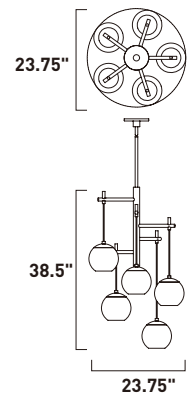

NUCLEUS

- Two tone Black and Natural Aged Brass finish
- Blown clear glass spherical shades
- Dedicated LED light source
- CRI 90+, 3000K
- 120-277V range voltage input
- Dimmable at 120V with ELV dimmers

E25158-BKNAB
Pendant

A

ITEM #	FINISH	LAMPING	DIMENSION	LUMENS		Additional Information
				CRI	INIT. DEL.	
A E25158	BKNAB	5 X 8W PCB LED 3000K (Inte.)	23.75"L x 23.75"W x 38.5"H, 83.25"OAH	90+	2400	2800

Finish: Black/Natural Aged Brass (BKNAB)