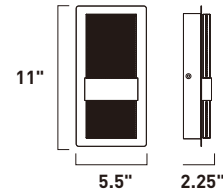

E24605-122PC
Wall Mount

A

	ITEM #	FINISH	LAMPING	DIMENSION	LUMENS		Additional Information			
					HCO	CRI	INIT.	DEL.		
A	E24605	122PC	8W LED 3000K (Integrated)	5.5"W x 11"H x 2.25"Ext.	5.5"	90+	880	340		
B	E24603	122PC	25W LED 3000K (Integrated)	23.5"W x 5.5"H x 2.5"Ext.	2.75"	90+	1792	1400		
C	E24604	122PC	31W LED 3000K (Integrated)	27.5"W x 5.5"H x 2.5"Ext.	2.75"	90+	2170	1705		

Finish: Clear Crystal (122) Polished Chrome (PC)