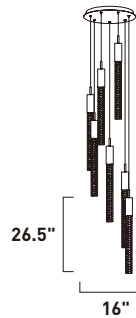

Finish: Bubble (91) Polished Chrome (PC)

BIG FIZZ

- Large scale Bubble glass
- 3000K Color Temperature, CRI 90+
- Dimmable with CL Triac Dimmer

E22875-91PC
Pendant

A

E22877-91PC
Pendant

B

	ITEM #	FINISH	LAMPING	DIMENSION	CRI	LUMENS INIT.	LUMENS DEL.	Additional Information
A	E22875	91PC	5 x 8W PCB LED 3000K (Integrated)	13"W x 26.5"H, 128"OAH	90+	2400	1250	
B	E22877	91PC	7 x 8W PCB LED 3000K (Integrated)	16"W x 26.5"H, 128"OAH	90+	3360	1750	