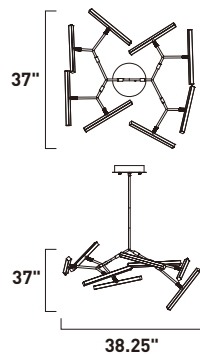

ITEM #	FINISH	LAMPING	DIMENSION	LUMENS			Additional Information
				CRI	INIT.	DEL.	
A E21246	BK	8 x 7W PCB LED 3000K (Inte.)	38.25"L x 37"W x 37"H, 68.5"OAH	80+	3920	2500	

Finish: Black (BK)