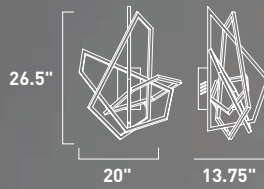

TRAPEZOID

- Unique sculptural lighting fixtures with integrated LED
- 3000K Color Temperature, CRI 90+
- Dimmable with Triac Dimmer

E22674-PC
Wall Mount

B

E22679-PC
Pendant

A

	ITEM #	FINISH	LAMPING	DIMENSION	HCO	CRI	LUMENS	Additional Information
A	E22679	PC	100W LED 3000K (Integrated)	65.75"L x 31.25"W x 24"H, 146.25"OAH		80+	5600	
B	E22674	PC	45W LED 3000K (Integrated)	20"W x 26.5"H x 13.75"Ext.	9.75"	90+	3150	