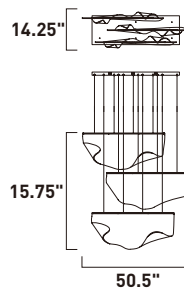

ITEM #	FINISH	LAMPING	DIMENSION	LUMENS			Additional Information
				CRI	INIT.	DEL.	
A E24873	133PC	36W PCB LED 3000K (Integrated)	50.5"L x 14.25"W x 15.75"H, 135.5"OAH	90+	2880	2000	

Finish: Patterned Acrylic (133) Polished Chrome (PC)