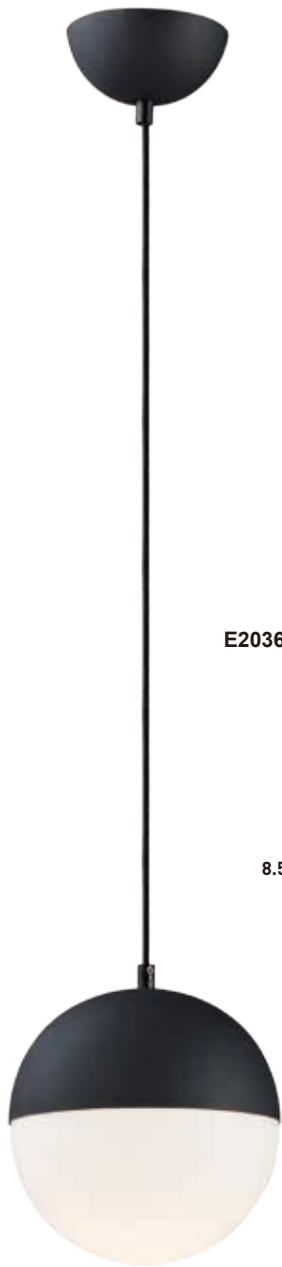

ITEM #	FINISH	LAMPING	DIMENSION	HCO	CRI	INIT.	LUMENS DEL.	Additional Information	
C	E20361; 92BK, 92MG	1 x 9W MB LED 3000K (Incl.)	7.75"L x 7.75"W x 8.5"H, 131.25"OAH	90+	630	570		JA8 Bulb Incl.	
D	E20369; 92BK, 92MG	1 x 9W MB LED 3000K (Incl.)	7.75"W x 7.75"H x 9.25"Ext.	2.25"	90+	630	580		JA8 Bulb Incl.

Finish options: Satin White glass (92) Black (BK) Metallic Gold (MG)