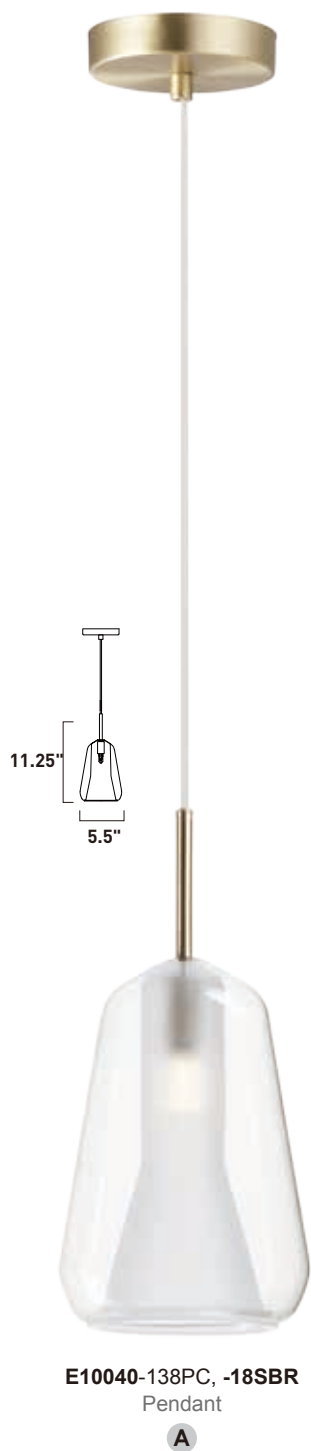

DEUCE

- Available in Clear glass with Satin Brass accents or Smoke glass with Polished Chrome Accents
- JA8 LED G9 bulb included
- 3000K Color Temperature
- CRI 90+
- Dimmable with Triac or ELV dimmers

E10040-138PC, -18SBR
Pendant
A