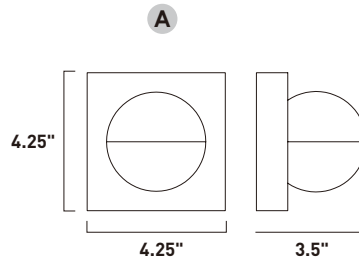

E41326-BK, -SA, -WT
Wall Mount