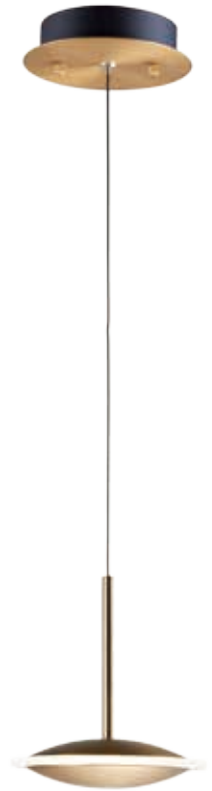

E21541-90BKGLD
Pendant

D

	ITEM #	FINISH	LAMPING	DIMENSION	HCO	CRI	LUMENS		Additional Information
							INIT.	DEL.	
A	E21540	90BKGLD	8W PCB LED 3000K (Integrated)	7"W x 7"H x 2.5"Ext.	3.5"	80+	560	400	
B	E21546	90BKGLD	53W PCB LED 3000K (Integrated)	28.5"L x 28.5"W x 7.75"H, 63"OAH		80+	3500	2670	
C	E21543	90BKGLD	28W PCB LED 3000K (Integrated)	17"L x 17"W x 7.75"H, 130"OAH		80+	1800	1410	
D	E21541	90BKGLD	8W PCB LED 3000K (Integrated)	7"L x 7"W x 7.75"H, 130"OAH		80+	560	400	

Finish: Frosted glass (90) Black/Gold (BKGLD)