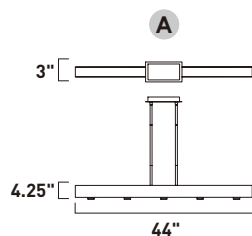

• Adjustable LED spot lights