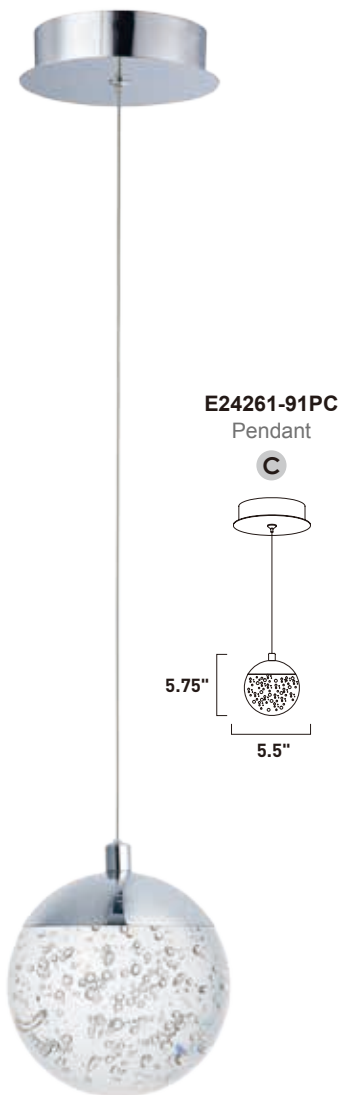

ITEM #	FINISH	LAMPING	DIMENSION	LUMENS			Additional Information	
					HCO	CRI	INIT. DEL.		
C	E24261	91PC	1 x 5W PCB LED 3000K (Integrated)	5.5"W x 5.75"H, 128"OAH	80+	385	395		
D	E24260	91PC	1 x 5W PCB LED 3000K (Integrated)	6"W x 6"H x 6.5"Ext.	3"	80+	385	365	

Finish: Bubble glass (91) Polished Chrome (PC)