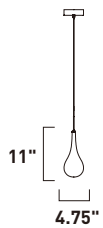

LARMES LED

- LED G4 Bulbs Included
- 3000K Color Temperature
- Dimmable with Triac & ELV dimmers

C

A

B

	ITEM #	FINISH	LAMPING	DIMENSION	CRI	LUMENS	Additional Information
A	E23121	18PC	1 x 1.5W LED G4 3000K (Incl.)	4.75"W x 11"H, 140.5"OAH	80+	105	
B	E20515	18PC	9 x 1.5W LED G4 3000K (Incl.)	22.75"W x 16.5"H, 140.5"OAH	80+	864	
C	E23129	18PC	9 x 1.5W LED G4 3000K (Incl.)	58"L x 4.5"W x 16.5"H, 140.5"OAH	80+	864	

Finish: Clear glass (18) Polished Chrome (PC)