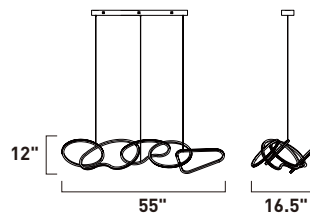

ITEM #	FINISH	LAMPING	DIMENSION	LUMENS			Additional Information
				CRI	INIT.	DEL.	
A E24616	BCN	54W PCB LED 3000K (Integrated)	55"L x 16.5"W x 12"H, 131.75"OAH	90+	3500	2400	

Finish: Brushed Champagne (BCN)