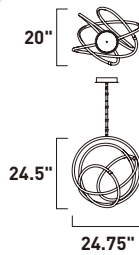

Marble Base

3-step dimming

E25090-01BKGLD
Table Lamp

D