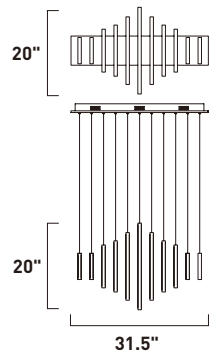

ITEM #	FINISH	LAMPING	DIMENSION	LUMENS		Additional Information
				CRI	INIT. DEL.	
A E22716	PC	65W PCB LED 3000K (Integrated)	31.5"L x 20"W x 20"H, 143"OAH	80+	4561 3151	

Finish: Polished Chrome (PC)