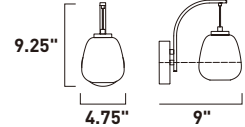

SOJI

- Two tone Black with Gold finish
- Satin White opal glass shades
- Pendants and wall sconces include JA8 LED G9 bulb
- 3000K Color Temperature
- CRI 80+
- Dimmable with Triac or ELV dimmers
- See the full collection on page 235

A

E25062-92BKGLD
Wall Mount

B

E25060-92BKGLD
Wall Mount

C

ITEM #	FINISH	LAMPING	DIMENSION	HCO	LUMENS			Additional Information	
					CRI	INIT.	DEL.		
A	E25061	92BKGLD	1 x 4W G9 LED 3000K (Incl.)	4.75"W x 10.25"H x 9"Ext.	4.5"	80+	480	380	
B	E25062	92BKGLD	1 x 4W G9 LED 3000K (Incl.)	6"W x 9.25"H x 10"Ext.	5"	80+	480	380	
C	E25060	92BKGLD	1 x 4W G9 LED 3000K (Incl.)	4.75"W x 9.25"H x 9"Ext.	4.5"	80+	480	380	

Finish: Satin White glass (92) Black/Gold (BKGLD)