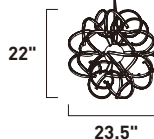

E21413-PC
Pendant

C