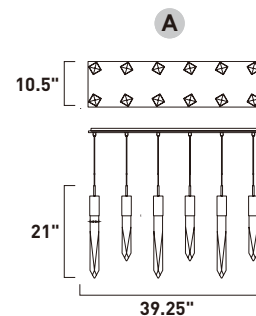

E31248-20BK, -20PC
Pendant