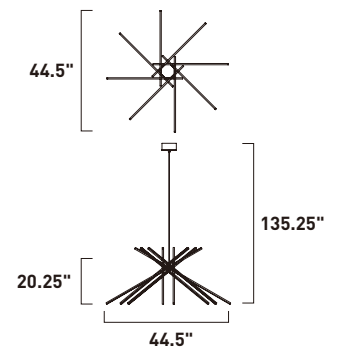

ASTER

- Available in various shapes and finishes
- Dimmable with Electronic Low Voltage dimmer
- Machined Aluminum
- 3000K Color Temperature
- CRI 90+
- Available in 120V and 220V-277V*

E41443-BK, -SA
Pendant

A

E41446-BK, -SA
Pendant

B

	ITEM #	FINISH	LAMPING	DIMENSION	LUMENS CRI	INIT.	DEL.	Additional Information
A	E41443	BK, SA	23W LED 3000K (Inte.)	44.5"L x 44.5"W x 20.25"H, 135.25"OAH	90+	1610	1500	
B	E41446	BK, SA	60W LED 3000K (Inte.)	44.5"L x 44.5"W x 20.25"H, 135.25"OAH	90+	4200	3932	

Finish options: Black (BK) Satin Aluminum (SA)