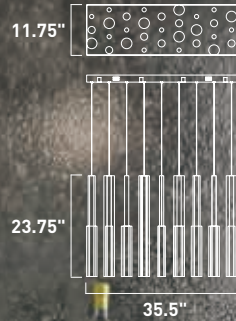

E10017-MPLT
Pendant

A

FLUTE

Elongated metal tubes in a variety of finishes from Rose Gold to Polished Chrome suspend from pans to create impressive sculptural statements. Each tube encase a replaceable integrated LED module while many of the ceiling pans house additional LED spots to highlight the beautiful high gloss finishes as well as additional downlight.