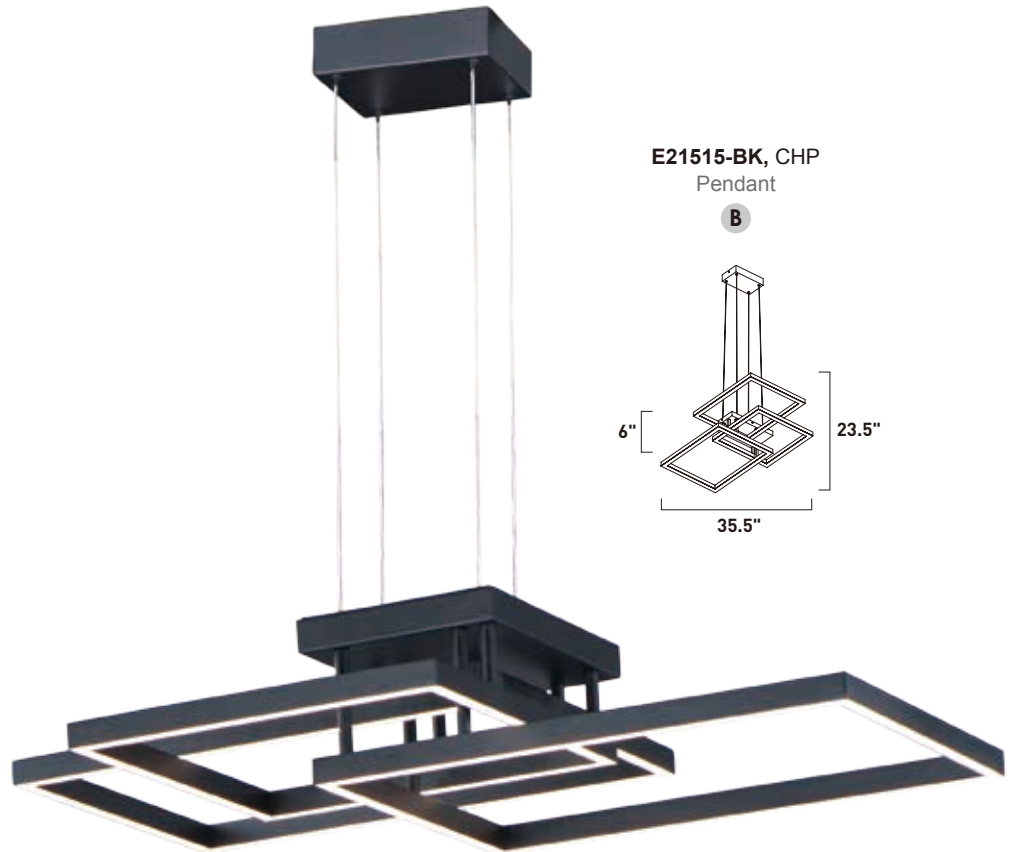

TRAVERSE

- Dimmable with Triac Dimmer
- 3000K Color Temperature
- CRI 80+

	ITEM #	FINISH	LAMPING	DIMENSION	CRI	LUMENS INIT.	DEL.	Additional Information
A	E21516	BK, CHP	112W PCB LED 3000K (Integrated)	31"L x 31"W x 5.75"H, 127"OAH	80+	7840	5500	
B	E21515	BK, CHP	80W PCB LED 3000K (Integrated)	35.5"L x 23.5"W x 6"H, 129"OAH	80+	5600	4000	

Finish options: Black (BK) Champagne (CHP)