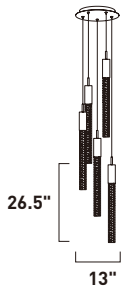

E22875-91PC
Pendant

A