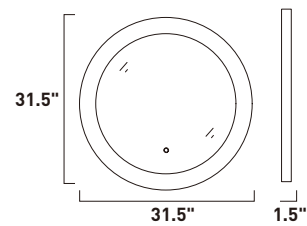

ITEM #	FINISH	LAMPING	DIMENSION	HCO	LUMENS		Additional Information
						CRI	INIT. DEL.	
A	E42036	GLBK	24W PCB LED 3000K (Integrated)	23.5"W x 23.5"H x 1.75"Ext.	11.75"	80+	1920 1795	
B	E42040	GLBK	28W PCB LED 3000K (Integrated)	31.5"W x 31.5"H x 1.5"Ext.	15.75"	80+	2240 2087	

Finish: Golden/Black (GLBK)