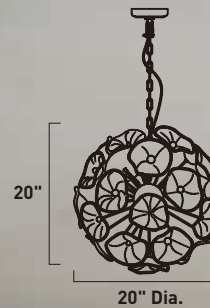

FIORI

The Fiori Collection boasts of a contemporary design fused with historic craftsmanship. A floral sphere, comprised with hand formed Murano glass crystal petals, is eloquently designed in an amazing combination of glass and chrome while delivering an amazing glow of light. The result is a fixture that will definitely make a statement in any design space.