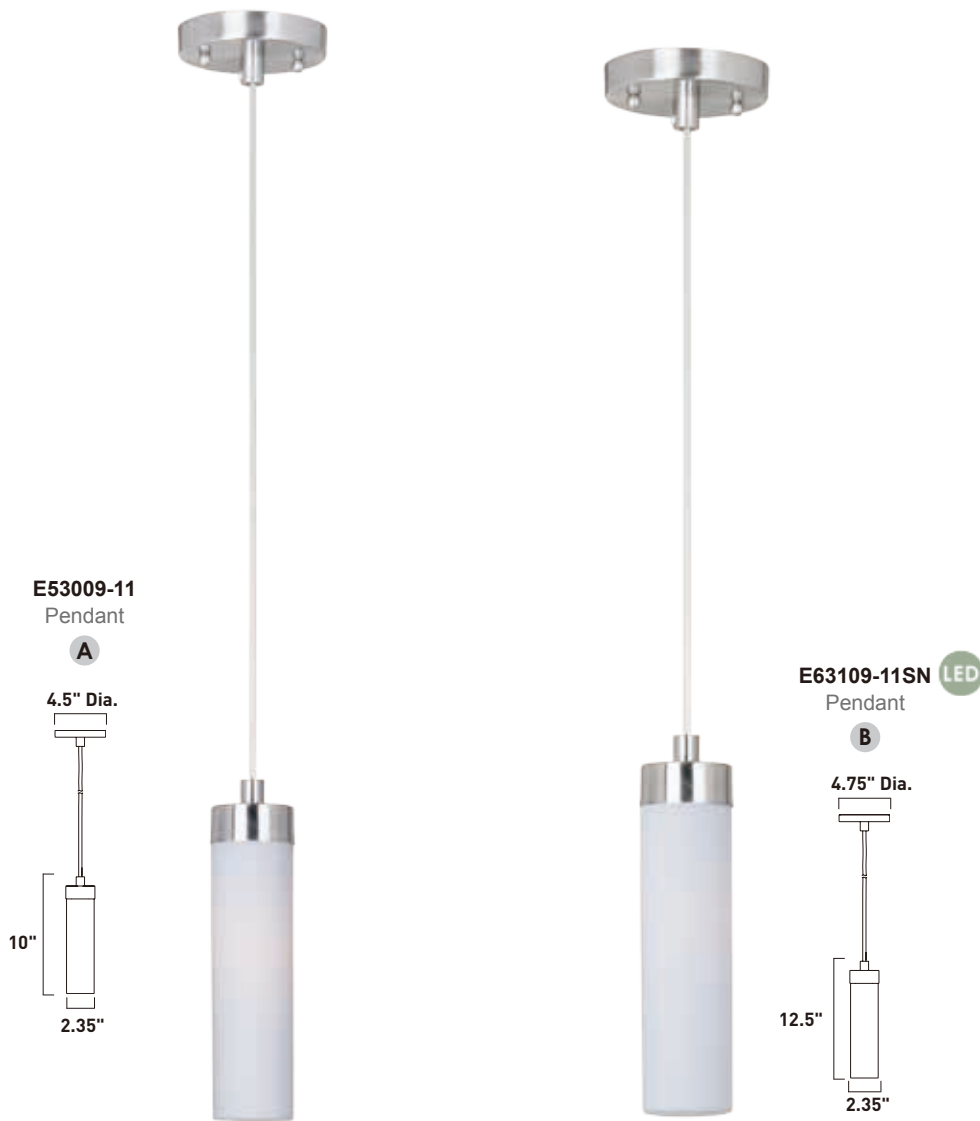

CILANDRO

As efficient as it is beautiful, the Cilandro collection is poetry in motion. Presenting a simple statement with both style and grace, the collection is sure to add a touch of elegance to any room. With a combination of cylinder Matte White glass and a Satin Nickel finish, the collection's incandescent illumination offers a warm flare, complementing its design style.

E53009-11

Pendant

A

4.5" Dia.

10"

2.35"

E63109-11SN LED

Pendant

B

4.75" Dia.

12.5"

2.35"

	ITEM #	FINISH	LAMPING	DIMENSION	CRI	LUMENS	Additional Information
A	E53009	11	1 x 40W MB T10 (Not Incl.)	4.5"W x 10"H, 134"OAH			Glass is enclosed
B	E63109	11SN	4 x 2.4W LED 3000K (Incl.)	4.75"W x 12.5"H, 134"OAH	80	672	Glass is enclosed Dry Location only

Finish: Matte White glass (11) Satin Nickel (SN)