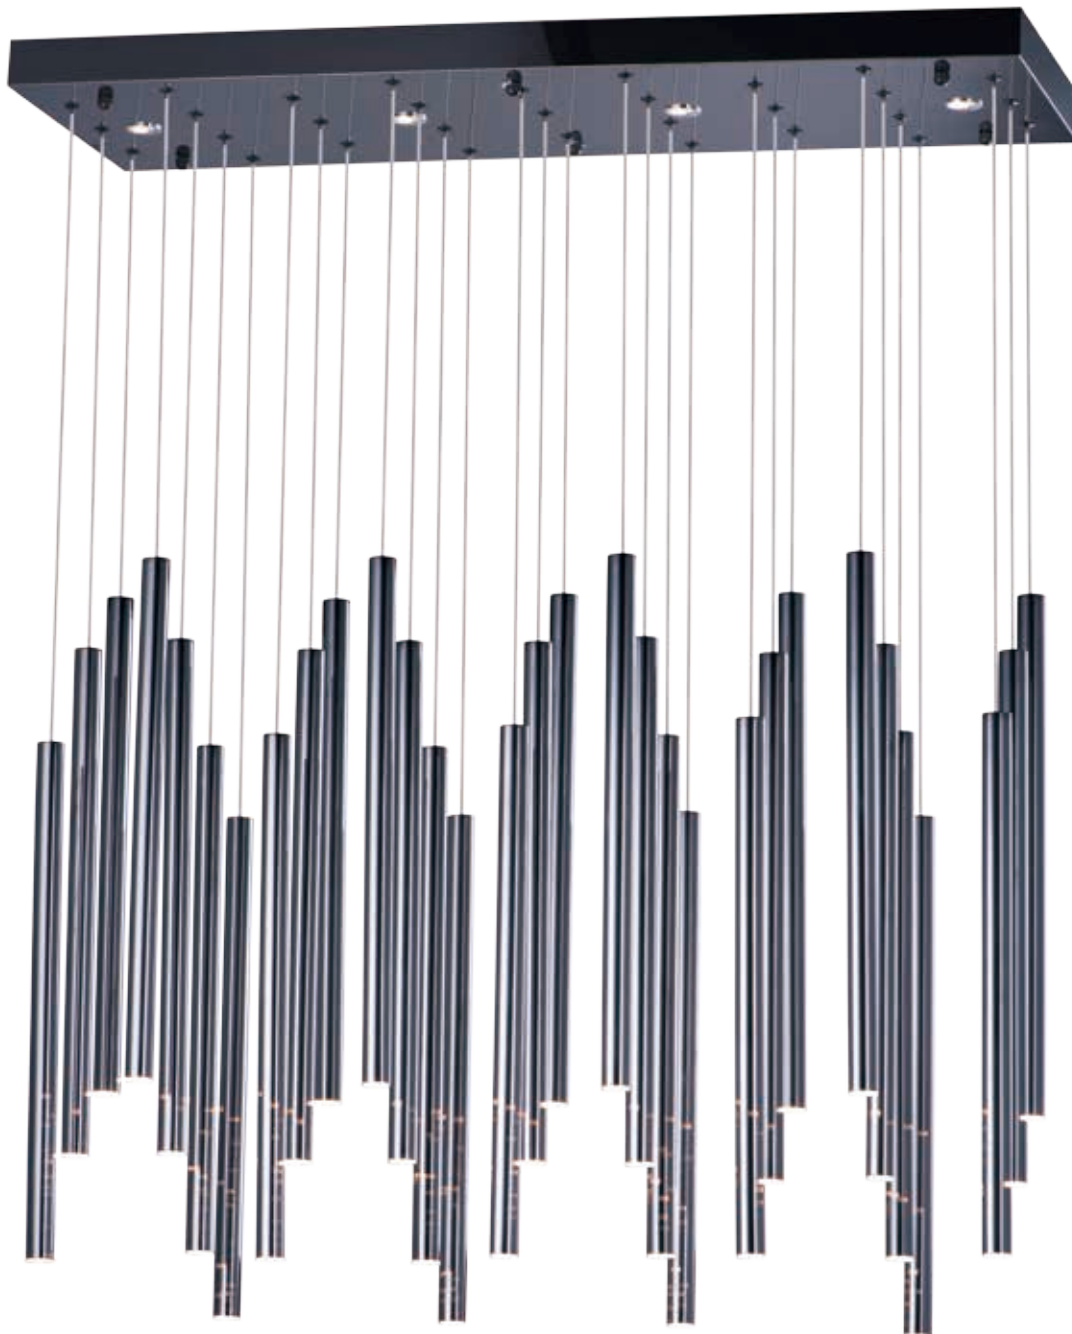

E10010-BC
Pendant