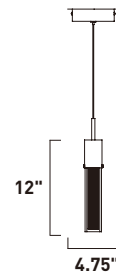

FIZZ III

- 3000K Color Temperature
- Etched Bubble Glass shades
- Square columns of glass
- Dimmable with Triac dimmers

A

B

E22761-89BZ, -89PC
Pendant

C

ITEM #	FINISH	LAMPING	DIMENSION	HCO	CRI	LUMENS INIT.	LUMENS DEL.	Additional Information
A	E22760 89BZ, 89PC	1 x 7.5W LED 3000K (Integrated)	4.75"W x 14.5"H x 5.5"Ext.	7"	80+	525	233	
B	E22767 89BZ, 89PC	7 x 7.5W LED 3000K (Integrated)	13.5"W x 12"H, 135"OAH		80+	3675	1675	
C	E22761 89BZ, 89PC	1 x 7.5W LED 3000K (Integrated)	4.75"W x 12"H, 120"OAH		80+	525	300	

Finish options: Etched/Bubble glass (89) Bronze (BZ) Polished Chrome (PC)