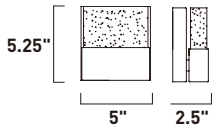

Finish: Satin White glass (92) Black/Gold (BKGLD)

BATH VANITIES

FIZZ III

- See the full collection on page 269
- Dimmable with Triac dimmers

E22755-89PC
Bath Vanity

A

E22756-89PC
Bath Vanity

B