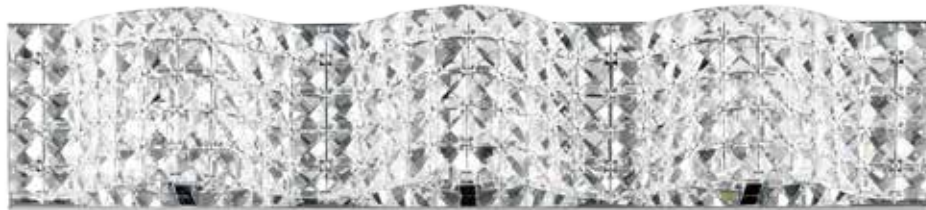

E24277-20PC
Bath Vanity

B