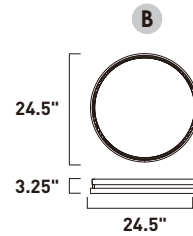

wiz
CONNECTED

WiFi + BLE

GROOVE

- White Adjustable CCT 2700K – 6000K
- Diameters up to 40"
- Smart Life app recommended
- Dimmable with Triac wall or Bluetooth enabled device

E22720-BK, -GLD
Flush Mount

E22729-BK, -GLD
Pendant