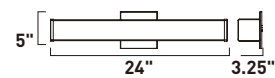

E23400-01PC, -01SN
Bath Vanity

E