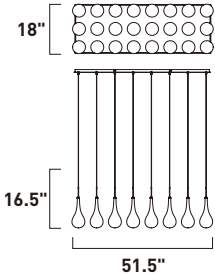

ITEM #	FINISH	LAMPING	DIMENSION	CRI	LUMENS	Additional Information
A	E20518	18PC	24 x 1.5W LED G4 3000K (Incl.)	51.5"L x 18"W x 16.5"H, 140.5"OAH	80+	2520	

Finish: Clear glass (18) Polished Chrome (PC)