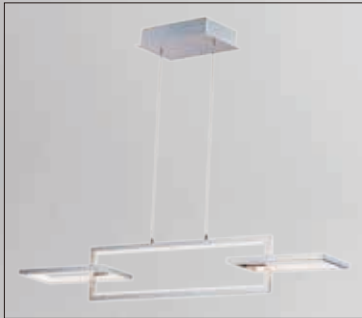

Finish: Satin Nickel (SN)

LINK

- Satin Nickel finish
- Adjustable frames to expand the pendants dimensions
- 3000K Color Temperature
- CRI 90+
- Dimmable with Triac dimmer

E20352-SN
Flush Mount

A

E20354-SN
Pendant