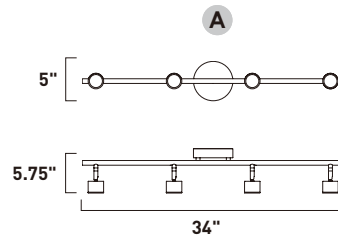

E52004-BK, -SN, -WT
Track Light