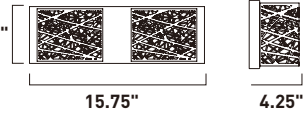

E21316-10BZ, -10PC
E21316-10BZ/BUL, -10PC/BUL (with LED Bulbs) 5"
Wall Mount

C