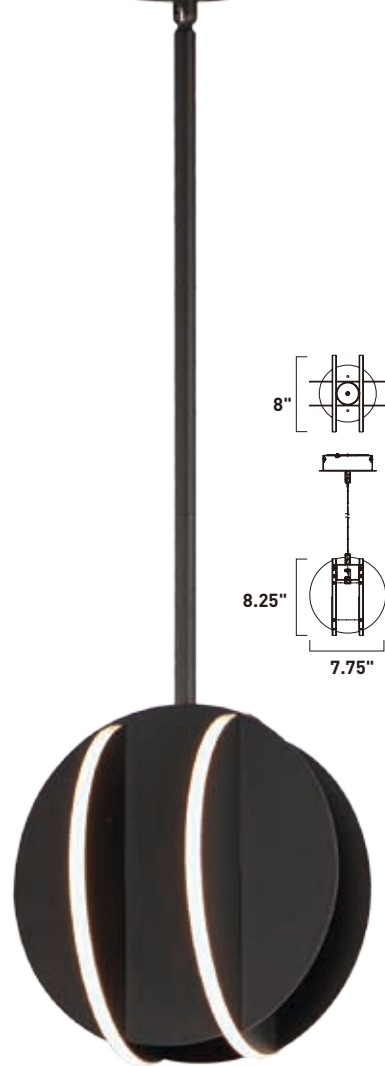

E21482-BK, -SBR
Pendant

C