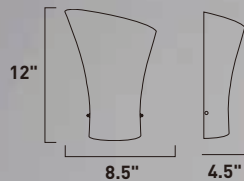

E20412-09
Wall Mount

B