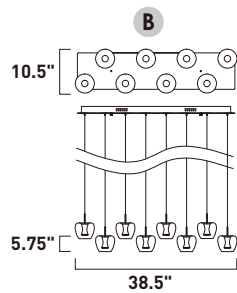

ITEM #	FINISH	LAMPING	DIMENSION	LUMENS			Additional Information
					CRI	INIT.	DEL.	
B	E24165	18BKGLD	8 x 2.5W PCB LED 3000K (Integrated)	38.5"L x 10.5"W x 5.75"H, 127.75"OAH	80+	1400	1045	
C	E24162	18BKGLD	1 x 9W PCB LED 3000K (Integrated)	8.75"L x 8.75"W x 10.25"H, 131.75"OAH	80+	630	500	

Finish: Clear glass (18) Black/Gold (BKGLD)