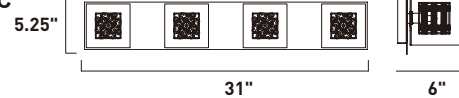

- Available in Polished Chrome or Silver inner shade
- Standard Dimmable
- G9, Xenon lamps Included

E22833-18SVPC, -18PCPC
Bath Vanity

A

E22834-18SVPC, -18PCPC
Bath Vanity

B

E22835-18SVPC, -18PCPC
Bath Vanity