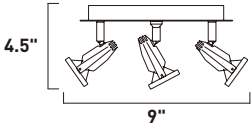

A

B

C

	ITEM #	FINISH	LAMPING	DIMENSION	LUMENS	Additional Information
A	E30001	10SN	3 x 50W GU10 MR16 (Incl.)	9"W x 4.5"H	5100	
B	E30003	10SN	3 x 50W GU10 MR16 (Incl.)	27"W x 5.5"H	5100	
C	E30004	10SN	4 x 50W GU10 MR16 (Incl.)	34"W x 5.5"H	6800	

Finish: Clear/White glass (10) Satin Nickel (SN)