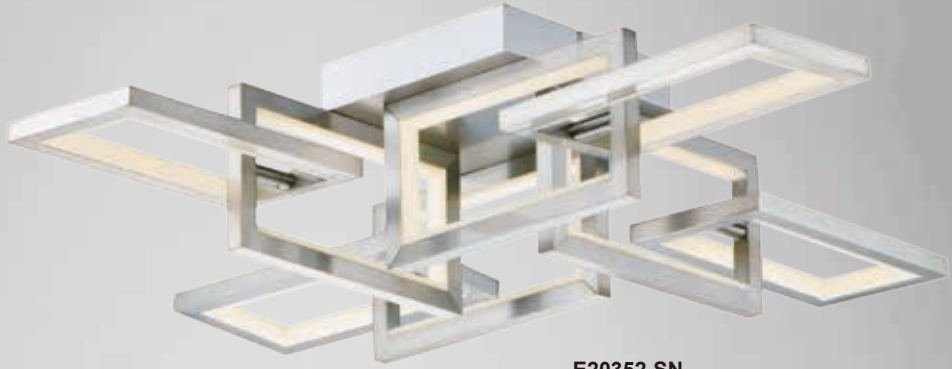

LINK

- Satin Nickel finish
- Adjustable frames to expand the pendants dimensions
- 3000K Color Temperature
- CRI 90+
- Dimmable with Triac dimmer

E20352-SN
Flush Mount

A