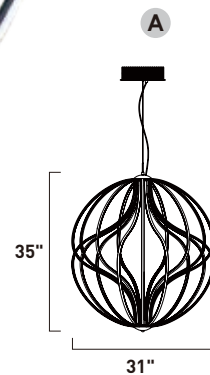

E21178-BK, -PC
Pendant

ITEM #	FINISH	LAMPING	DIMENSION	CRI	LUMENS		Additional Information
					INIT.	DEL.	
A E21178	BK, PC	149W PCB LED 3000K (Integrated)	31"W x 35"H, 158"OAH	80+	10,430	9180	

Finish options: Black (BK) Polished Chrome (PC)