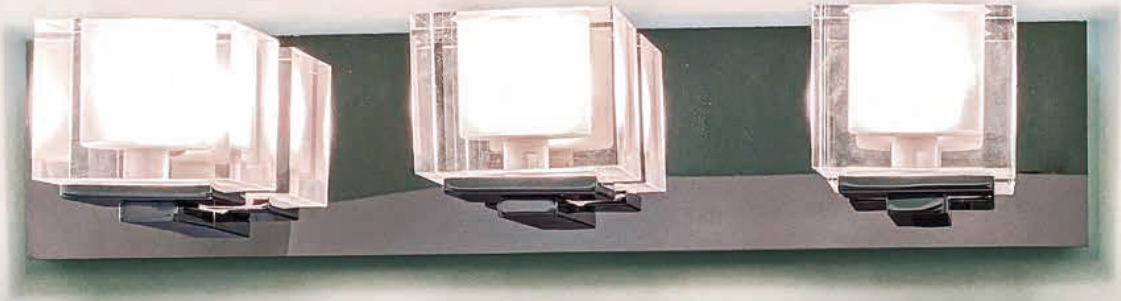

BLOCS LED

- Dimmable G9 LED bulbs included
- Thick glass blocks with frosted openings
- Dimmable with Electronic Low Voltage Dimmer

E32031-18PC
Wall Mount

A