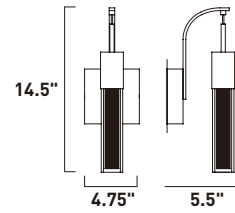

E22767-89BZ, -89PC
Pendant

B