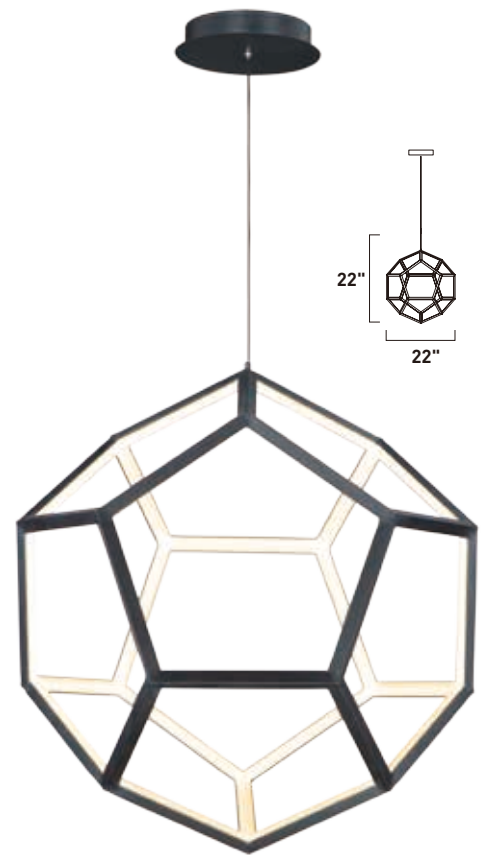

E25104-BK
Pendant

C

	ITEM #	FINISH	LAMPING	DIMENSION	LUMENS			Additional Information
					CRI	INIT.	DEL.	
A	E25108	BK	108W PCB LED 3000K (Integrated)	40"W x 40"H, 163"OAH	90+	8640	6480	
B	E25106	BK	85W PCB LED 3000K (Integrated)	28"W x 28"H, 151"OAH	90+	6800	5100	
C	E25104	BK	62W PCB LED 3000K (Integrated)	22"W x 22"H, 145"OAH	90+	4960	3720	

Finish: Black (BK)