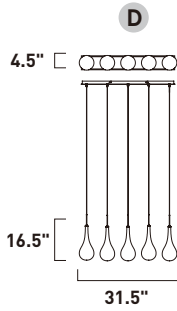

E20516-18PC
Pendant

E