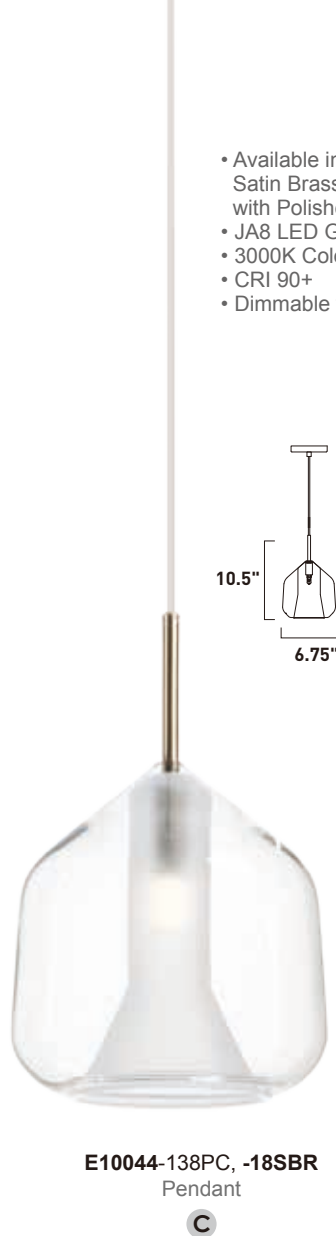

E10044-138PC, -18SBR
Pendant
C

ITEM #	FINISH	LAMPING	DIMENSION	LUMENS			Additional Information
				CRI	INIT.	DEL.	
A	E10040 | 138PC, 18SBR	5W G9 LED 3000K (Incl.)	5.5"W x 11.25"H, 130"OAH	90+	480	380	
B	E10042 | 138PC, 18SBR	5W G9 LED 3000K (Incl.)	7.75"W x 8"H, 126"OAH	90+	480	380	
C	E10044 | 138PC, 18SBR	5W G9 LED 3000K (Incl.)	6.75"W x 10.5"H, 130"OAH	90+	480	380	

Finish Options: Clear glass (18) Smoke glass (138) Satin Brass (SBR) Polished Chrome (PC)