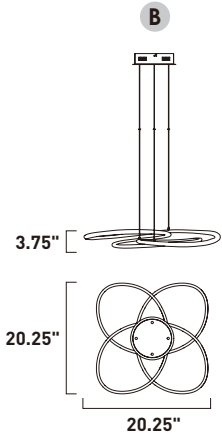

COASTER

- 110-277V Input
- 3000K Color Temperature
- Dimmable with ELV Dimmer at 120V
- Damp Location Rated

E24134-PC
Flush Mount

E24132-PC
Pendant

ITEM #	FINISH	LAMPING	DIMENSION	CRI	LUMENS		Additional Information	
					INIT.	DEL.		
B	E24132	PC	40W PCB LED 3000K (Integrated)	20.25"L x 20.25"W x 3.75"H, 129"OAH	90+	2800	2200	
C	E24134	PC	40W PCB LED 3000K (Integrated)	20.25"L x 20.25"W x 7.5"H	90+	2800	2105	