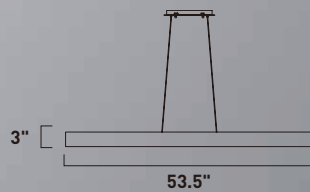

ITEM #	FINISH	LAMPING	DIMENSION	LUMENS		Additional Information
				CRI	INIT. DEL.	
C E22907	AL	32W PCB LED 3000K (Integrated)	53.5"L x 0.5"W x 3"H, 128"OAH	80+	2240	1560

Finish: Brushed Aluminum (AL)