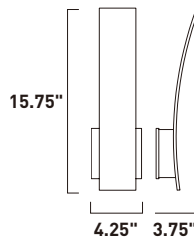

PRIME

- Indirect Wall Lighting
- ADA Compliant
- ETL & cETL wet location listed, IP65 rated
- Title 24 listed
- Driver located within fixture
- 35,000 hours rated life
- Color Temp: 3000K
- CRI: 90+

E41307-BK, -SA, -WT
Interior/Exterior Wall Sconce

A

ITEM #	FINISH	LAMPING	DIMENSION	LUMENS			Additional Information
				HCO	CRI	INIT. DEL.	
A E41307	BK, SA, WT	5W LED 3000K (Inte.)	4.25"W x 15.75"H x 3.75"Ext.	12.5"	90+	430 300	

Finish options: Black (BK) Aluminum (SA) White (WT)