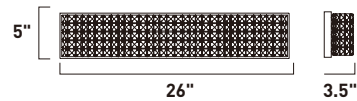

E24278-20PC
Bath Vanity

C