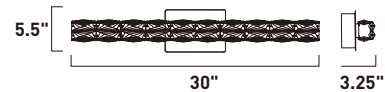

ITEM #	FINISH	LAMPING	DIMENSION	LUMENS			Additional Information	
					HCO	CRI	INIT. DEL.		
A	E23307	20PC	18W PCB LED 3000K (Integrated)	24"W x 5.5"H x 3.25"Ext.	2.75"	90+	1980	1265	
B	E23308	20PC	22W PCB LED 3000K (Integrated)	30"W x 5.5"H x 3.25"Ext.	2.75"	90+	2420	1532	

Finish: Crystal (20) Polished Chrome (PC)