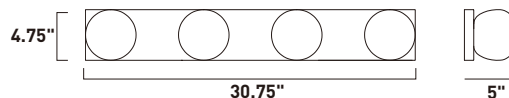

ITEM #	FINISH	LAMPING	DIMENSION	HCO	CRI	LUMENS INIT.	LUMENS DEL.	Additional Information
A	E21451	93BK	1 x 4W G9 LED 3000K (Incl.)	4.75"W x 4.75"H x 5"Ext.	2.5"	80+	450 420	
B	E21452	93BK	2 x 4W G9 LED 3000K (Incl.)	13.5"W x 4.75"H x 5"Ext.	2.5"	80+	900 750	
C	E21453	93BK	3 x 4W G9 LED 3000K (Incl.)	22"W x 4.75"H x 5"Ext.	2.5"	80+	1350 1260	
D	E21454	93BK	4 x 4W G9 LED 3000K (Incl.)	30.75"W x 4.75"H x 5"Ext.	2.5"	80+	1800 1600	

Finish: Clear glass (93) Black (BK)