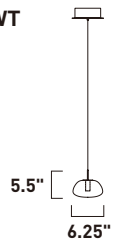

ITEM #	FINISH	LAMPING	DIMENSION	CRI	LUMENS		Additional Information
						INIT.	DEL.	
B	E21121	11WT	4.8W PCB LED 3000K (Integrated)	6.25"W x 7.5"H, 130"OAH	80+	336	250	
C	E21120	11WT	4.8W PCB LED 3000K (Integrated)	6.25"W x 6"H, 128"OAH	80+	336	250	
D	E21122	11WT	4.8W PCB LED 3000K (Integrated)	6.25"W x 5.5"H, 127.5"OAH	80+	336	250	

Finish: Matte White glass (11) White (WT)