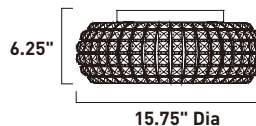

E21801-20PC
Flush Mount

	ITEM #	FINISH	LAMPING	DIMENSION	LUMENS	Additional Information
C	E21800	20PC	4 x 40W G9 Xenon (Incl.)	13"W x 5.5"H	2000	
D	E21801	20PC	6 x 40W G9 Xenon (Incl.)	15.75"W x 6.25"H	3000	

Finish: Crystal (20) Polished Chrome (PC)