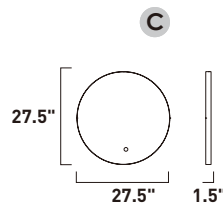

E42016-90AL, -90BRZ
Mirror