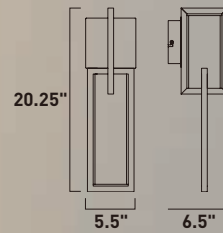

E20350-SN
Wall Mount

C