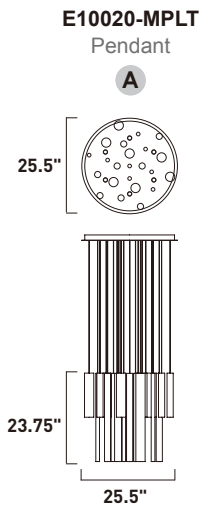

ITEM #	FINISH	LAMPING	DIMENSION	LUMENS		Additional Information		
				CRI	INIT. DEL.			
A	E10020	MPLT	92W COB LED 3000K (Integrated)	25.5"L x 25.5"W x 23.75"H, 141.75"OAH	90+	6440	3880	

Finish: Multi-Plated (MPLT): Polished Chrome, Rose Gold, Black Chrome, Polished Brass