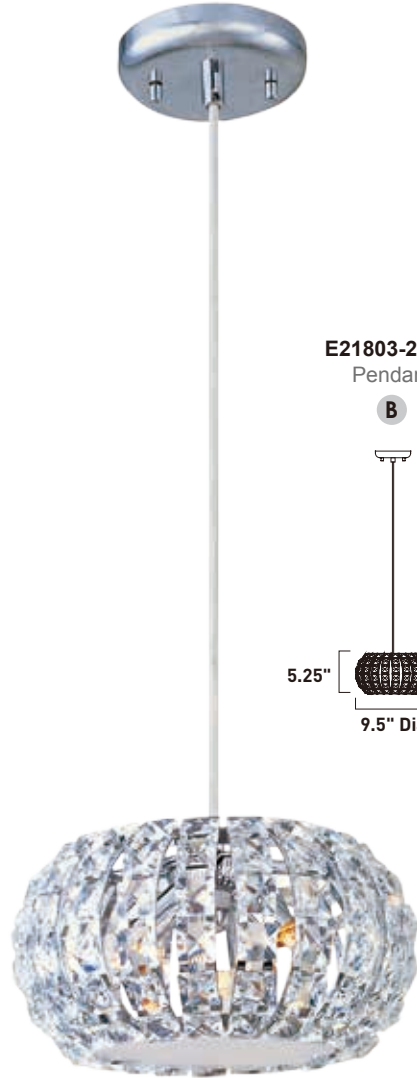

E21803-20PC
Pendant

B

	ITEM #	FINISH	LAMPING	DIMENSION	HCO	LUMENS	Additional Information
A	E21806	20PC	3 x 40W G9 Xenon (Incl.)	13"W x 5.25"H x 7"Ext.	1.5"	1500	
B	E21803	20PC	3 x 40W G9 Xenon (Incl.)	9.5"W x 5.25"H, 120"OAH		1500	

Finish: Crystal (20) Polished Chrome (PC)