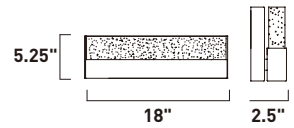

Finish: Satin White glass (92) Black/Gold (BKGLD)

BATH VANITIES

FIZZ III

- See the full collection on page 269
- Dimmable with Triac dimmers

E22755-89PC
Bath Vanity

A

E22756-89PC
Bath Vanity

B