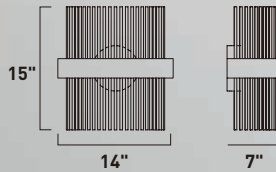

E34201-BKSBR, BKSN, BKSNSBR
Wall Mount

B