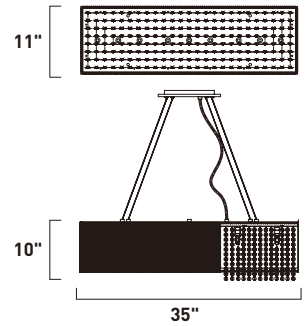

SPIRAL

- Twisted aluminum rods
- Features K9 crystal beads
- G9, Xenon Bulbs Included
- Upgrade to LED G9 Bulbs

(Optional)
BL2-9G9CL120V35
G9 LED Bulb

E23146-10PC
Pendant

	ITEM #	FINISH	LAMPING	DIMENSION	LUMENS	Additional Information
A	E23146	10PC	9 x 40W G9 Xenon (Incl.)	35"L x 11"W x 10"H, 118"OAH	4500	

Finish: Clear/White (10) Polished Chrome (PC)