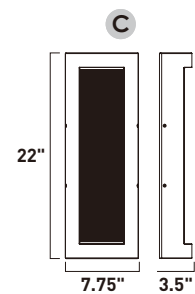

BOARDWALK

- Cast concrete construction
- Natural aggregate finish choices: Sandstone or Greystone
- Dual 4 watt integrated LED modules
- 3000K Color Temperature, CRI 80+

	ITEM #	FINISH	LAMPING	DIMENSION	HCO	CRI	LUMENS		Additional Information
							INIT.	DEL.	
A	E14380	GSN, SSN	2 x 4W PCB LED 3000K (Integrated)	7.75"W x 10.25"H x 3.5"Ext.	5"	80+	670	450	
B	E14382	GSN, SSN	2 x 4W PCB LED 3000K (Integrated)	7.75"W x 16.25"H x 3.5"Ext.	8"	80+	670	450	
C	E14384	GSN, SSN	2 x 4W PCB LED 3000K (Integrated)	7.75"W x 22"H x 3.5"Ext.	11"	80+	670	450	

Finish options: Greystone (GSN) Sandstone (SSN)