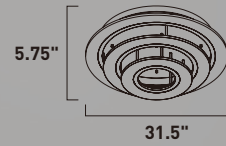

E22667-11MS
Flush Mount

B

E22662-11MS
Pendant

C

	ITEM #	FINISH	LAMPING	DIMENSION	LUMENS			Additional Information
					CRI	INIT.	DEL.	
B	E22667	11MS	68W PCB LED 3000K (Integrated)	31.5"W x 5.75"H	80+	4760	3200	LED
C	E22662	11MS	83W PCB LED 3000K (Integrated)	44.25"L x 35.5"W x 12.5"H, 81"OAH	80+	5810	3950	LED ①