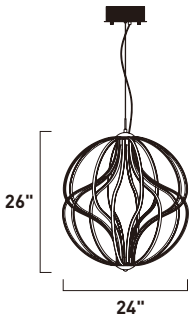

Finish options: Black (BK) Polished Chrome (PC)

AURA

- Functional sculptures of illumination
- 3000K Color Temperature
- CRI 80+
- Dimmable with Triac dimmers

E21176-BK, -PC
Pendant

A

ITEM #	FINISH	LAMPING	DIMENSION	LUMENS			Additional Information
				CRI	INIT.	DEL.	
A E21176	BK, PC	104W PCB LED 3000K (Integrated)	24"W x 26"H, 148"OAH	80+	7257	6380	