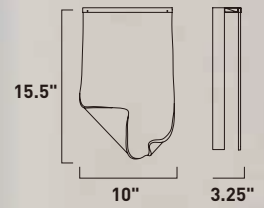

E24871-133PC
Wall Mount

B