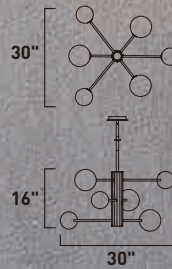

COG

A scalloped aluminum extrusion is finished in Black with intersecting arms of Satin Nickel which support Satin White glass globes illuminated by LED G9 lamps that are included.