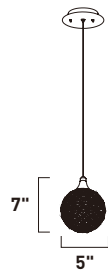

BRILLIANT

C

HAGEN

D

	ITEM #	FINISH	LAMPING	DIMENSION	LUMENS	Additional Information
C	E24023	20PC	1 x 40W G9 Xenon (Incl.)	5"W x 7"H, 128"OAH	500	
D	E20263	10	3 x 1W LED 3000K (Incl.)	7"W x 5.5"H, 124"OAH	240	

Finish: Clear glass (10) Crystal (20) Polished Chrome (PC)