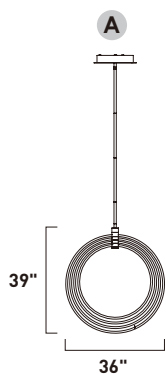

E24049-BP, -BZ
Pendant

ITEM #	FINISH	LAMPING	DIMENSION	LUMENS		Additional Information
				CRI INIT.	DEL.	
A E24049	BP, BZ	100W PCB LED 3000K (Inte.)	36"W x 39"H, 85.25"OAH	80+	9000	7000

Finish options: Brushed Platinum (BP) Bronze (BZ)