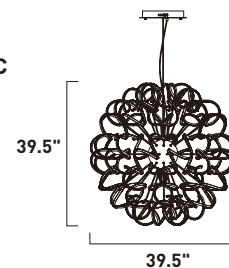

ITEM #	FINISH	LAMPING	DIMENSION	LUMENS			Additional Information
					CRI	INIT.	DEL.	
A	E21411	PC	69W PCB LED 3000K (Integrated)	23.5"W x 22"H, 136"OAH	80+	4830	3650	
B	E21415	PC	84W PCB LED 3000K (Integrated)	27"L x 28"W x 13"H, 137"OAH	80+	5880	4440	
C	E21413	PC	242W PCB LED 3000K (Integrated)	39.5"W x 39.5"H, 145.75"OAH	80+	16,940	12,500	

Finish: Polished Chrome (PC)