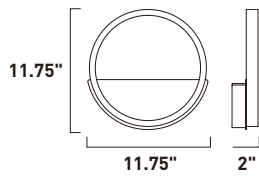

E24320-BKGLD
Wall Mount

C