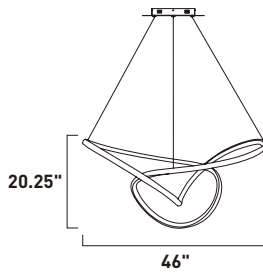

ITEM #	FINISH	LAMPING	DIMENSION	LUMENS			Additional Information
				CRI	INIT.	DEL.	
A E20456	BC, BCN	63W PCB LED 3000K (Inte.)	46"L x 27.25"W x 20.25"H, 140.25"OAH	90+	4410	2520	

Finish Options: Black Chrome (BC) Brushed Champagne (BCN)