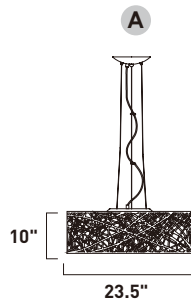

E21310-10BZ, -10PC
E21310-10BZ/BUL, -10PC/BUL (with LED Bulbs)
Pendant