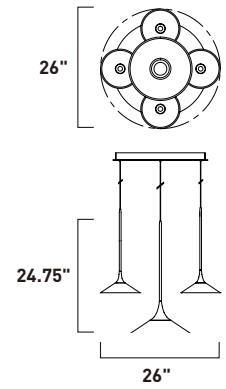

CONO

- Crystal Clear hand blown glass shades
- Dimmable with Triac or ELV dimmers

E21536-24PC
Pendant

B