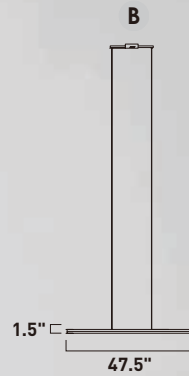

Finish: Black (BK)

HOVER

- Square aluminum extrusions
- Light output from two faces of V shaped acrylic
- 3000K Color Temperature, CRI 80+

E21375-BK
Pendant

E21371-BK
Pendant

	ITEM #	FINISH	LAMPING	DIMENSION	LUMENS		Additional Information
					CRI	INIT. DEL.	
A	E21375	BK	96W PCB LED 3000K (Integrated)	47.5"L x 47.5"W x 17.25"H, 123.25"OAH	80+	6720 4320	
B	E21371	BK	20W PCB LED 3000K (Integrated)	47.5"L x 17.25"H, 123"OAH	80+	1400 1100	