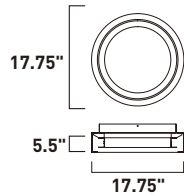

E35101-BK, -MW
Flush Mount

C