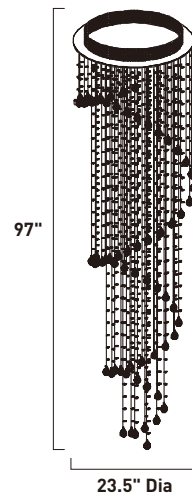

E20797-20
Flush Mount

A

	ITEM #	FINISH	LAMPING	DIMENSION	LUMENS	Additional Information
A	E20797	20	9 x 50W GU10 MR16 (Incl.)	23.5"W x 97"H	15,300	

Finish: Egyptian Crystal (20) Polished Chrome (PC)