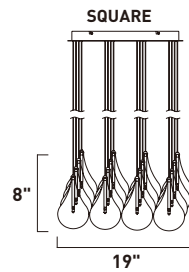

E20117-18
Pendant

B