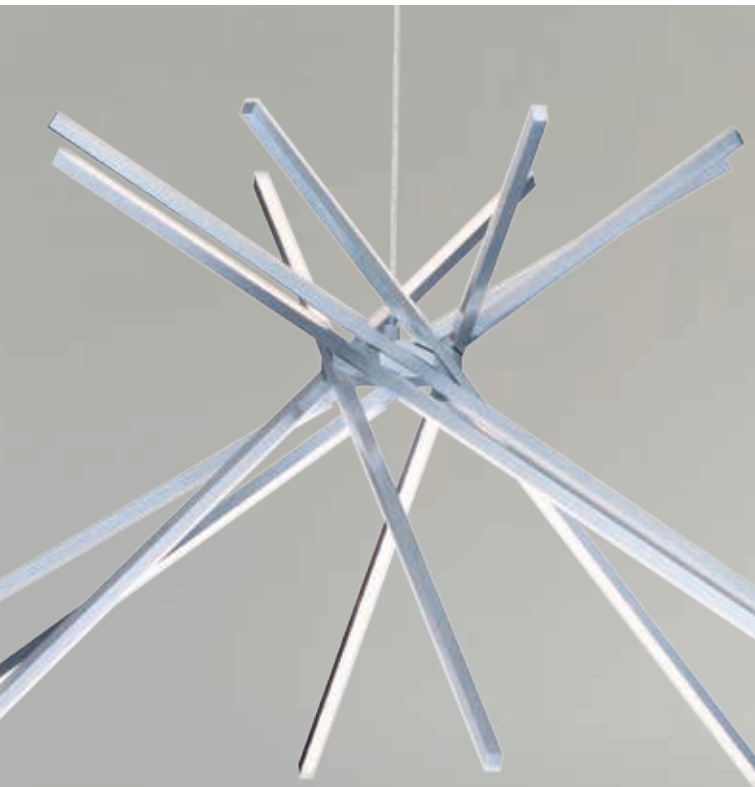

Finish: Clear glass (24) Polished Chrome (PC)

ASTER

These Alumilux pendants provide a full range of streamlined, architectural design. Cast and extruded pieces of aluminum provide illumination that complement the sleek styling of commercial applications and minimalist modern design. Be it over a table or a work station, these versatile products direct lighting for both task and decorative uses.