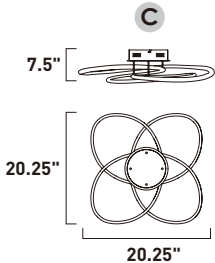

COASTER

- 110-277V Input
- 3000K Color Temperature
- Dimmable with ELV Dimmer at 120V
- Damp Location Rated

ITEM #	FINISH	LAMPING	DIMENSION	CRI	LUMENS		Additional Information	
					INIT.	DEL.		
B	E24132	PC	40W PCB LED 3000K (Integrated)	20.25"L x 20.25"W x 3.75"H, 129"OAH	90+	2800	2200	
C	E24134	PC	40W PCB LED 3000K (Integrated)	20.25"L x 20.25"W x 7.5"H	90+	2800	2105	

Finish: Polished Chrome (PC)