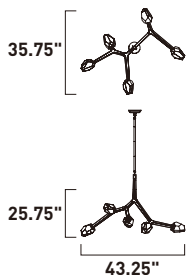

ITEM #	FINISH	LAMPING	DIMENSION	LUMENS			Additional Information
				CRI	INIT.	DEL.	
A	E32790 93BK, 93NAB	3 x 4W G9 LED 3000K (Incl.)	27"L x 20"W x 18.5"H	80+	1500	1200	
B	E32795 93BK, 93NAB	5 x 4W G9 LED 3000K (Incl.)	43.25"L x 35.75"W x 25.75"H, 72.75"OAH	80+	2500	2000	

Finish Options: Clear/Frosted glass (93) Black (BK) Natural Aged Brass (NAB)