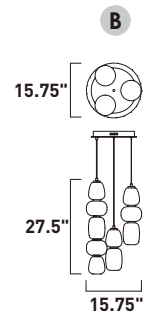

E25069-92BKGLD
Pendant

	ITEM #	FINISH	LAMPING	DIMENSION	LUMENS			Additional Information
					CRI	INIT.	DEL.	
A	E25068	92BKGLD	34W PCB LED 3000K (Integrated)	39.5"L x 6"W x 6"H, 125"OAH	80+	1890	1570	
B	E25069	92BKGLD	55W PCB LED 3000K (Integrated)	15.75"L x 15.75"W x 27.5"H, 150"OAH	80+	3200	2230	

Finish: Satin White glass (92) Black/Gold (BKGLD)