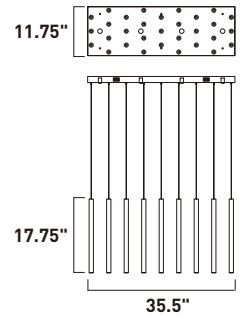

Finish: Multi-Plated (MPLT): Polished Chrome, Rose Gold, Black Chrome, Polished Brass

E10010-BC
Pendant

B

ITEM #	FINISH	LAMPING	DIMENSION	LUMENS			Additional Information
				CRI	INIT.	DEL.	
B E10010	BC	35W COB LED 3000K (Integrated)	35.5"L x 11.75"W x 17.75"H, 137.75"OAH	90+	2450	1800	