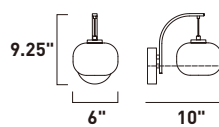

E25060-92BKGLD
Wall Mount