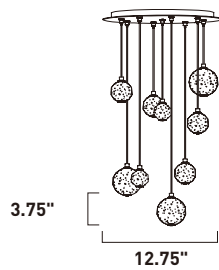

E24507-91PC
Pendant

B