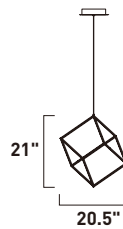

E30584-BKPC
Pendant

C