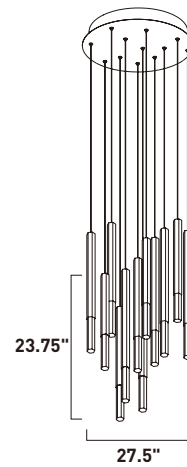

DIAPHANE

- Available in Matte Black and plated Gold finishes
- Dedicated LED light source
- CRI 90+, 3000K

E11032-95BK, -95GLD
Pendant

A

ITEM #	FINISH	LAMPING	DIMENSION	LUMENS			Additional Information
				CRI	INIT.	DEL.	
A E11032	95BK, 95GLD	12 X 5W PCB LED 3000K (Inte.)	27.5"L x 27.5"W x 23.75"H, 147"OAH	90+	5200	4200	

Finish Options: Rock crystal (95) Black (BK) Gold (GLD)