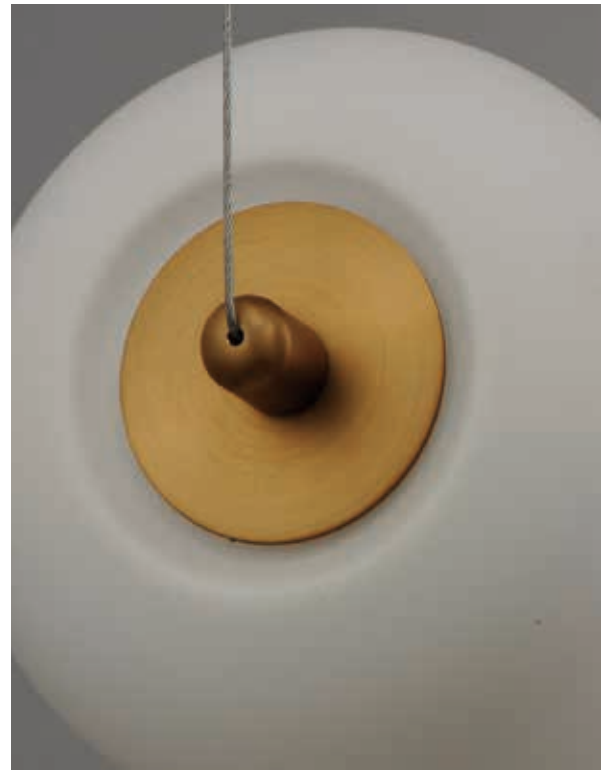

SOJI

Inspired by Japanese lanterns, this soft contemporary collection features Satin White glass shades of various shapes and sizes mounted on metal frames finished in a dramatic 2-tone Gold with Black accents.