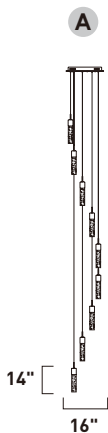

E22779-91PC
Pendant