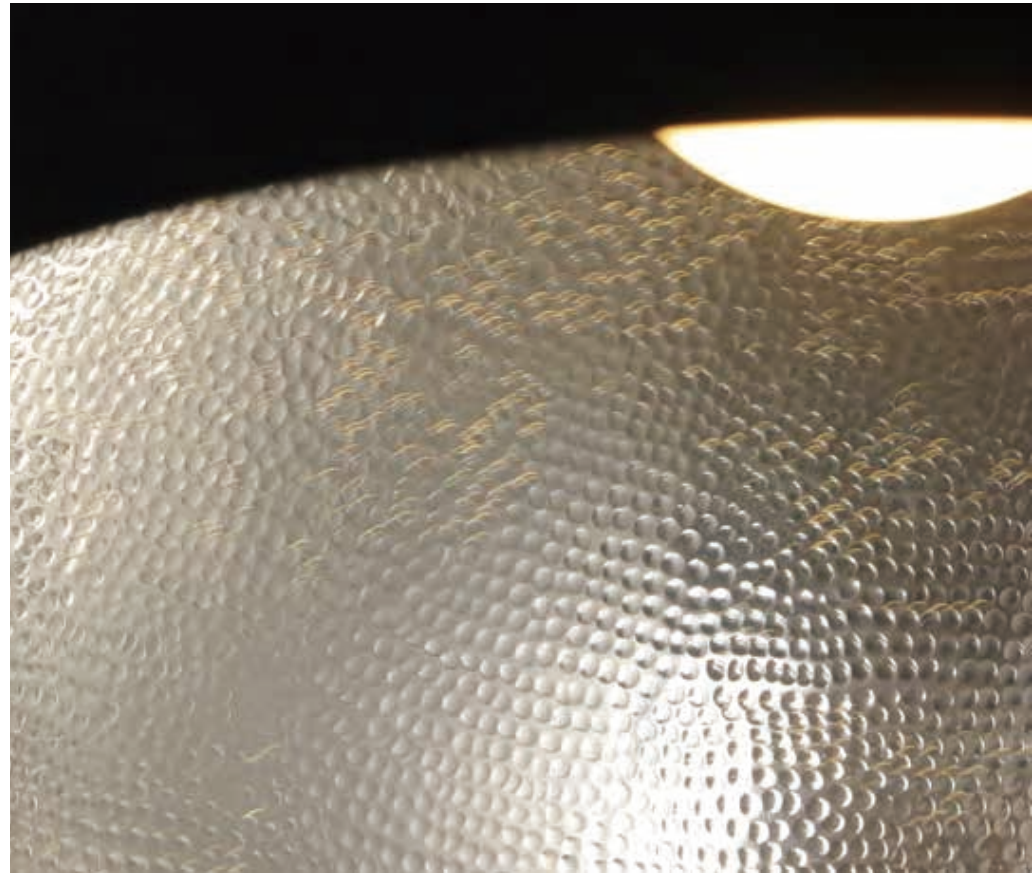

HEMISPHERE

Constructed of double thick aluminum which has a hammered interior finish polished so to not only be beautiful, but multiply the lumen output. High polish enamel paints finish the exterior for the ultimate reflective surface. The larger sizes are fitted with commercial grade LED and multi-volt input drivers that dim with both ELV and 0-10V functions.