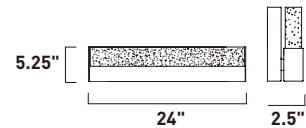

ITEM #	FINISH	LAMPING	DIMENSION	CRI	LUMENS INIT. DEL.	Additional Information
A	E22755	89PC	2 x 3W LED (Integrated)	5"W x 5.25"H x 2.5"Ext.	80+	420 336	
B	E22756	89PC	2 x 15W LED (Integrated)	18"W x 5.25"H x 2.5"Ext.	80+	2100 1680	
C	E22757	89PC	2 x 22W LED (Integrated)	24"W x 5.25"H x 2.5"Ext.	80+	3000 2464	

Finish: Etched/Bubble glass (89) Polished Chrome (PC)