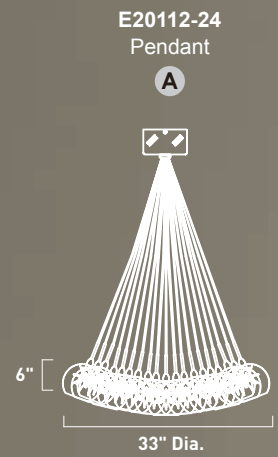

STARBURST

- Electronic Low Voltage Dimmer
- G4 Xenon Bulb Included

	ITEM #	FINISH	LAMPING	DIMENSION	LUMENS	Additional Information
A	E20112	24	37 x 10W G4 2900K (Incl.)	33"W x 6"H, 77"OAH	4440	

Finish: Clear glass (24) Satin Nickel (SN)