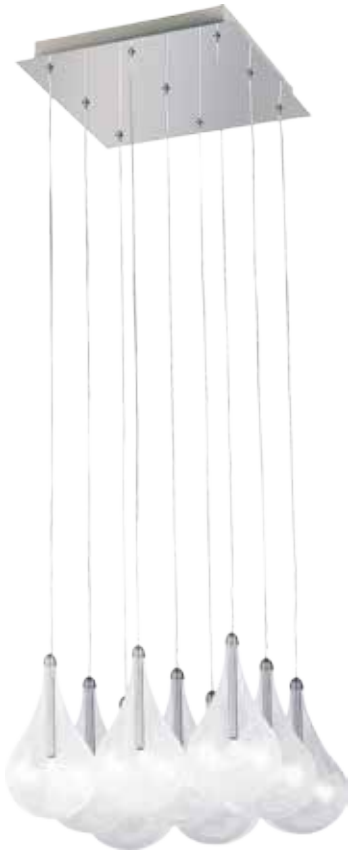

LARMES

- Clear teardrop glass
- Electronic Low Voltage Dimmer
- 2900K Color Temperature

E20116-18
Pendant

A