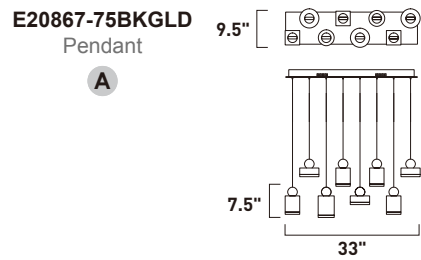

NOB

- Two tone Black and plated Gold finish
- Clear Acrylic diffusers
- 3000K Color Temperature
- CRI 80+
- Dimmable with Triac dimmers

	ITEM #	FINISH	LAMPING	DIMENSION	LUMENS CRI INIT. DEL.	Additional Information
A	E20867	75BKGLD	51W PCB LED 3000K (Integrated)	33"L x 9.5"W x 7.5"H, 129.5"OAH	80+ 3570 1940	
B	E20863	75BKGLD	19.4W PCB LED 3000K (Integrated)	13.5"L x 13.5"W x 7.5"H, 129.5"OAH	80+ 1358 1200	

Finish: Clear Acrylic (75) Black/Gold (BKGLD)