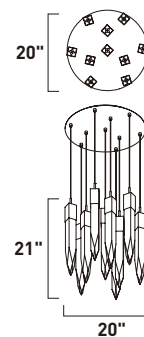

E31247-20BK, -20PC
Pendant

B