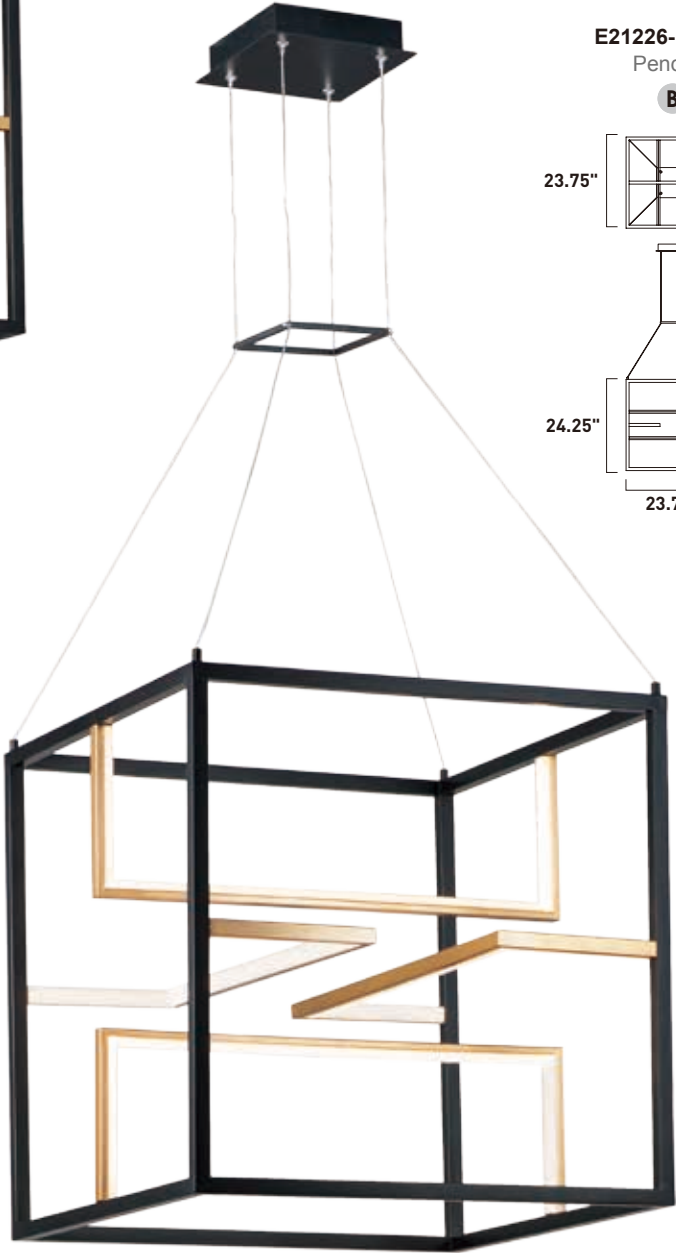

CHAMBER

- Two tone Black and painted Gold finish
- 3000K Color Temperature
- CRI 90+
- Dimmable with Triac dimmers

E21226-BKGLD
Pendant

ITEM #	FINISH	LAMPING	DIMENSION	LUMENS			Additional Information	
				CRI	INIT.	DEL.		
A	E21224	BKGLD	44W PCB LED 3000K (Integrated)	18.25"L x 18.25"W x 18.75"H, 132.25"OAH	90+	3080	1840	
B	E21226	BKGLD	51W PCB LED 3000K (Integrated)	23.75"L x 23.75"W x 24.25"H, 137.75"OAH	90+	3570	2130	

Finish: Black/Gold (BKGLD)