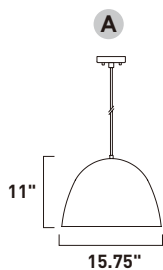

FUNGO

- Fully enclosed shade left unopen inside
- Aluminum construction
- Two tone finish
- Driverless LED, dimmable with ELV dimmers

Pendant

Pendant

ITEM #	FINISH	LAMPING	DIMENSION	LUMENS			Additional Information	
				CRI	INIT.	DEL.		
A	E24914	BKSBR, DGCOF, SNBK	8W PCB LED 3000K (Inte.)	15.75"L x 15.75"W x 11"H, 135.25"OAH	90+	720	230	
B	E24916	BKSBR, DGCOF, SNBK	12W PCB LED 3000K (Inte.)	23.5"L x 23.5"W x 16.5"H, 136.25"OAH	90+	1080	310	

Finish options: Black/Satin Brass (BKSBR) Dark Gray/Coffee (DGCOF) Satin Nickel/Black (SNBK)