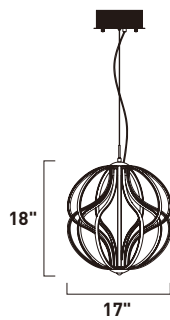

B

C

	ITEM #	FINISH	LAMPING	DIMENSION	LUMENS			Additional Information
					CRI	INIT.	DEL.	
B	E21174	BK, PC	60W PCB LED 3000K (Integrated)	17"W x 18"H, 142"OAH	80+	4233	3730	
C	E21172	BK, PC	32W PCB LED 3000K (Integrated)	12"W x 14"H, 134"OAH	80+	2268	2000	

Finish options: Black (BK) Polished Chrome (PC)