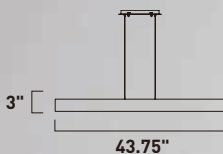

BLADE

A thin, half-inch aluminum blade now in Brushed Aluminum incorporates a threadlike LED board recessed into the bottom. The result is a unique effect of light appearing on the surface below without a clear indication from where it is generated.

E22903-AL
Pendant

A

E22905-AL
Pendant

B

	ITEM #	FINISH	LAMPING	DIMENSION	CRI	LUMENS		Additional Information
						INIT.	DEL.	
A	E22903	AL	19W PCB LED 3000K (Integrated)	32"L x 0.5"W x 3"H, 128"OAH	80+	1330	927	
B	E22905	AL	26W PCB LED 3000K (Integrated)	43.75"L x 0.5"W x 3"H, 128"OAH	80+	1820	1268	

Finish: Brushed Aluminum (AL)