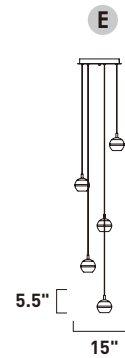

Finish Options: Frost/Clear Acrylic (93) Natural Aged Brass (NAB) Polished Chrome (PC)

• Flush Mount Option

E24590-93NAB, -93PC
Wall/Flush Mount

E24591-93NAB, -93PC
Pendant

E24595-93NAB, -93PC
Pendant

	ITEM #	FINISH	LAMPING	DIMENSION	HCO	CRI	LUMENS INIT.	DEL.	Additional Information
C	E24590	93NAB, 93PC	1 x 6W PCB LED 3000K (Integrated)	4.75"W x 6"H x 6"Ext.	2.5"	80+	480	440	
D	E24591	93NAB, 93PC	1 x 6W PCB LED 3000K (Integrated)	4.5"W x 5.5"H, 127.75"OAH		80+	510	480	
E	E24595	93NAB, 93PC	5 x 6W PCB LED 3000K (Integrated)	15"W x 5.5"H, 127.5"OAH		80+	2400	2160	