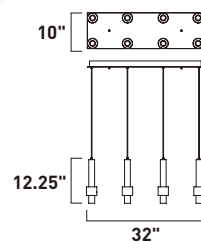

ITEM #	FINISH	LAMPING	DIMENSION	LUMENS			Additional Information
				CRI	INIT.	DEL.	
A E24758	SNSBR	8 x 6W PCB LED 3000K (Integrated)	32"L x 10"W x 12.25"H, 134"OAH	90+	3840	931	

Finish: Satin Nickel/Satin Brass (SNSBR)