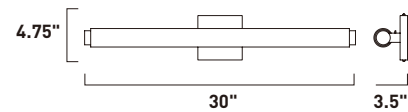

ITEM #	FINISH	LAMPING	DIMENSION	HCO	CRI	LUMENS INIT.	LUMENS DEL.	Additional Information
A	E23410	01PC	16W PCB LED 2700-5000K (Inte.); 18"W x 4.75"H x 3.5"Ext.	2.5"	90+	1200	990	
B	E23412	01PC	20W PCB LED 2700-5000K (Inte.); 24"W x 4.75"H x 3.5"Ext.	2.5"	90+	1400	1200	
C	E23414	01PC	30W PCB LED 2700-5000K (Inte.); 30"W x 4.75"H x 3.5"Ext.	2.5"	90+	2100	1550	

Finish: White glass (01) Polished Chrome (PC)