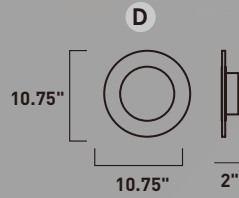

E22661-11MS
Wall/Flush Mount