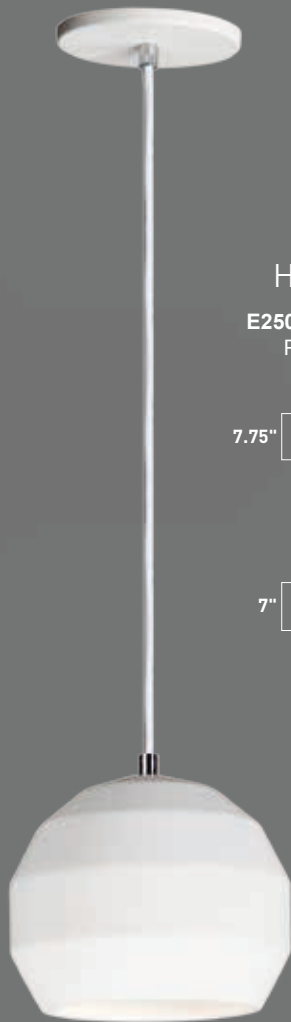

HIVE & SWAY

- Cast Concrete and Gypsum shades
- Paintable surface
- 3000K Color Temperature, CRI 90+
- 7 watt JA8 LED GU10 included

	ITEM #	FINISH	LAMPING	DIMENSION	LUMENS			Additional Information
					CRI	INIT.	DEL.	
A	E25035	GY, WT	1 x 7W GU10 3000K (Incl.)	7.75"L x 7.75"W x 7"H, 125.75"OAH	90+	490	450	JA8 bulb (Incl.)
B	E25034	GY, WT	1 x 7W GU10 3000K (Incl.)	7"L x 7"W x 7.5"H, 126"OAH	90+	490	450	JA8 bulb (Incl.)

Finish options: Gray (GY) White (WT)