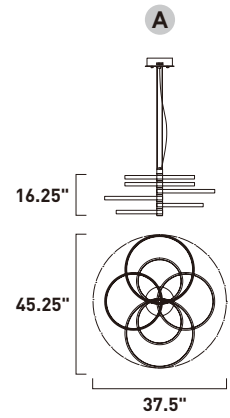

E24327-BKGLD
Pendant

ITEM #	FINISH	LAMPING	DIMENSION	LUMENS		Additional Information
				CRI	INIT. DEL.	
A E24327	BKGLD	114W PCB LED 3000K (Integrated)	37.5"L x 45.25"W x 16.25"H, 139"OAH	80+	7980 4400	

Finish: Black/Gold (BKGLD)