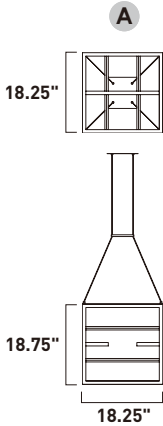

CHAMBER

- Two tone Black and painted Gold finish
- 3000K Color Temperature
- CRI 90+
- Dimmable with Triac dimmers

ITEM #	FINISH	LAMPING	DIMENSION	LUMENS			Additional Information	
				CRI	INIT.	DEL.		
A	E21224	BKGLD	44W PCB LED 3000K (Integrated)	18.25"L x 18.25"W x 18.75"H, 132.25"OAH	90+	3080	1840	
B	E21226	BKGLD	51W PCB LED 3000K (Integrated)	23.75"L x 23.75"W x 24.25"H, 137.75"OAH	90+	3570	2130	

Finish: Black/Gold (BKGLD)