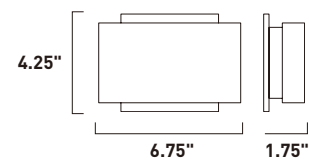

SPARTAN

- ETL & cETL wet location listed, IP65 rated
- Up/Down Light
- Title 24 listed
- Driver located within fixture
- 35,000 hours rated life
- Color Temp: 3000K
- CRI: 90+
- ADA Compliant, low profile design

E41310-BK, -BZ, -SA
Interior/Exterior Wall Sconce

B

ITEM #	FINISH	LAMPING	DIMENSION	HCO	CRI	LUMENS INIT.	LUMENS DEL.	Additional Information
B E41310	BK, BZ, SA	10W LED 3000K (Inte.)	6.75"W x 4.25"H x 1.75"Ext.	2.25"	90+	750	510	

Finish options: Black (BK) Bronze (BZ) Satin Aluminum (SA)