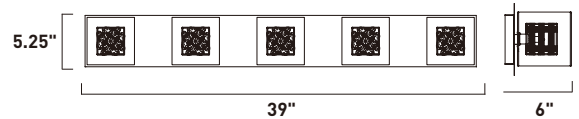

ITEM #	FINISH	LAMPING	DIMENSION	HCO	LUMENS	Additional Information
A	E22833 18SVPC, 18PCPC	3 x 40W G9 Xenon (Incl.)	22"W x 5.25"H x 6"Ext.	2"	2250	
B	E22834 18SVPC, 18PCPC	4 x 40W G9 Xenon (Incl.)	31"W x 5.25"H x 6"Ext.	2"	3000	
C	E22835 18SVPC, 18PCPC	5 x 40W G9 Xenon (Incl.)	39"W x 5.25"H x 6"Ext.	2"	4000	

Finish options: Clear glass (18) Polished Chrome (PC) Silver (SV)