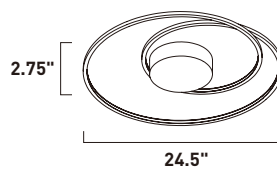

ITEM #	FINISH	LAMPING	DIMENSION	LUMENS		Additional Information		
				CRI	INIT. DEL.			
B	E21325	BK, MS	77W PCB LED 3000K (Integrated)	24.5"L x 24.5"W x 2"H, 124"OAH	80+	5390	4690	
C	E21320	BK, MS	53W PCB LED 3000K (Integrated)	18"L x 18"W x 2.75"H	80+	3710	3200	
D	E21322	BK, MS	75W PCB LED 3000K (Integrated)	24.5"L x 24.5"W x 2.75"H	80+	5250	4500	

Finish options: Black (BK) Matte Silver (MS)