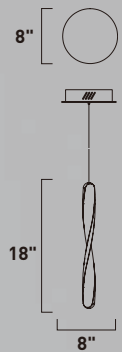

PIROUETTE

- Twisted Aluminum construction in matte Black finish
- 3200K Color Temperature
- CRI 80+
- Dimmable with Triac dimmers

A

B

	ITEM #	FINISH	LAMPING	DIMENSION	LUMENS			Additional Information
					CRI	INIT.	DEL.	
A	E24156	BK	120W PCB LED 3200K (Integrated)	24"L x 24"W x 32"H, 161.5"OAH	80+	8400	6800	
B	E24151	BK	16W PCB LED 3200K (Integrated)	8"L x 8"W x 18"H, 146"OAH	80+	1120	1040	

Finish: Black (BK)