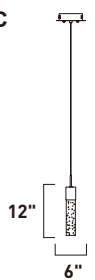

Finish: Bubble Crystal glass (91) Polished Chrome (PC)

E22770-91PC
Wall Mount

C

E22773-91PC
Pendant

D

E22771-91PC
Pendant

E

	ITEM #	FINISH	LAMPING	DIMENSION	LUMENS				Additional Information
					HCO	CRI	INIT.	DEL.	
C	E22770	91PC	1 x 7.5W LED 3000K (Integrated)	6"W x 14"H x 6.25"Ext.	7"	80+	525	260	
D	E22773	91PC	3 x 7.5W LED 3000K (Integrated)	21"L x 4.75"W x 12"H, 59"OAH		80+	1575	790	
E	E22771	91PC	1 x 7.5W LED 3000K (Integrated)	6"W x 12"H, 132"OAH		80+	525	260	