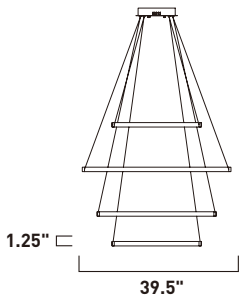

ITEM #	FINISH	LAMPING	DIMENSION	LUMENS			Additional Information
				CRI	INIT.	DEL.	
A E22729	BK, GLD	160W PCB LED 2700-5000K (Inte.)	39.5"L x 39.5"W x 1.25"H, 123.5"OAH	90+	11,200	5000	
B E22720	BK, GLD	27W PCB LED 2700-6000K (Inte.)	24.5"L x 24.5"W x 3.25"H	90+	1890	800	

Finish Options: Black (BK) Gold (GLD)