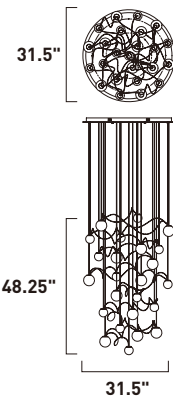

ITEM #	FINISH	LAMPING	DIMENSION	LUMENS			Additional Information
				CRI	INIT.	DEL.	
B E20658	91PC	24 x 1.5W PCB LED 3000K (Inte.)	31.5"L x 31.5"W x 48.25"H, 193.75"OAH	80+	3240	2520	

Finish: Bubble glass (91) Polished Chrome (PC)