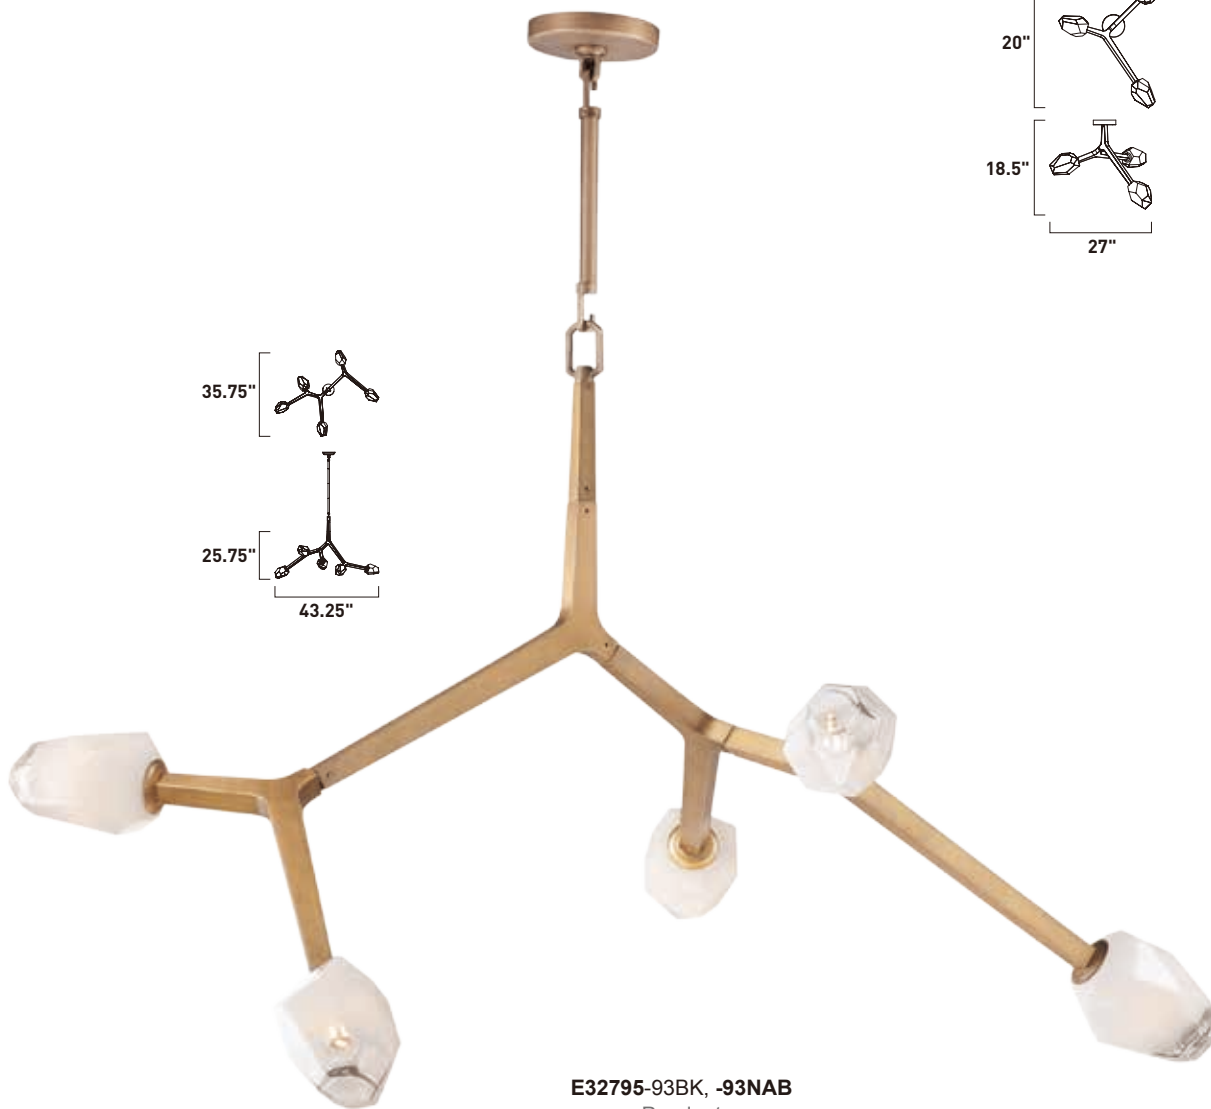

Finish Options: Clear/Frosted glass (93) Black (BK) Natural Aged Brass (NAB)

BLOSSOM

- Cast alloy construction
- Molten textured glass
- G9 LED lamps included

E32790-93BK, -93NAB
Semi-Flush Mount

A

E32795-93BK, -93NAB
Pendant