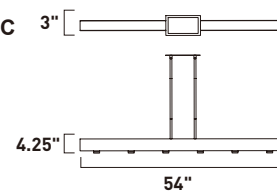

E24636-BKPC
Pendant