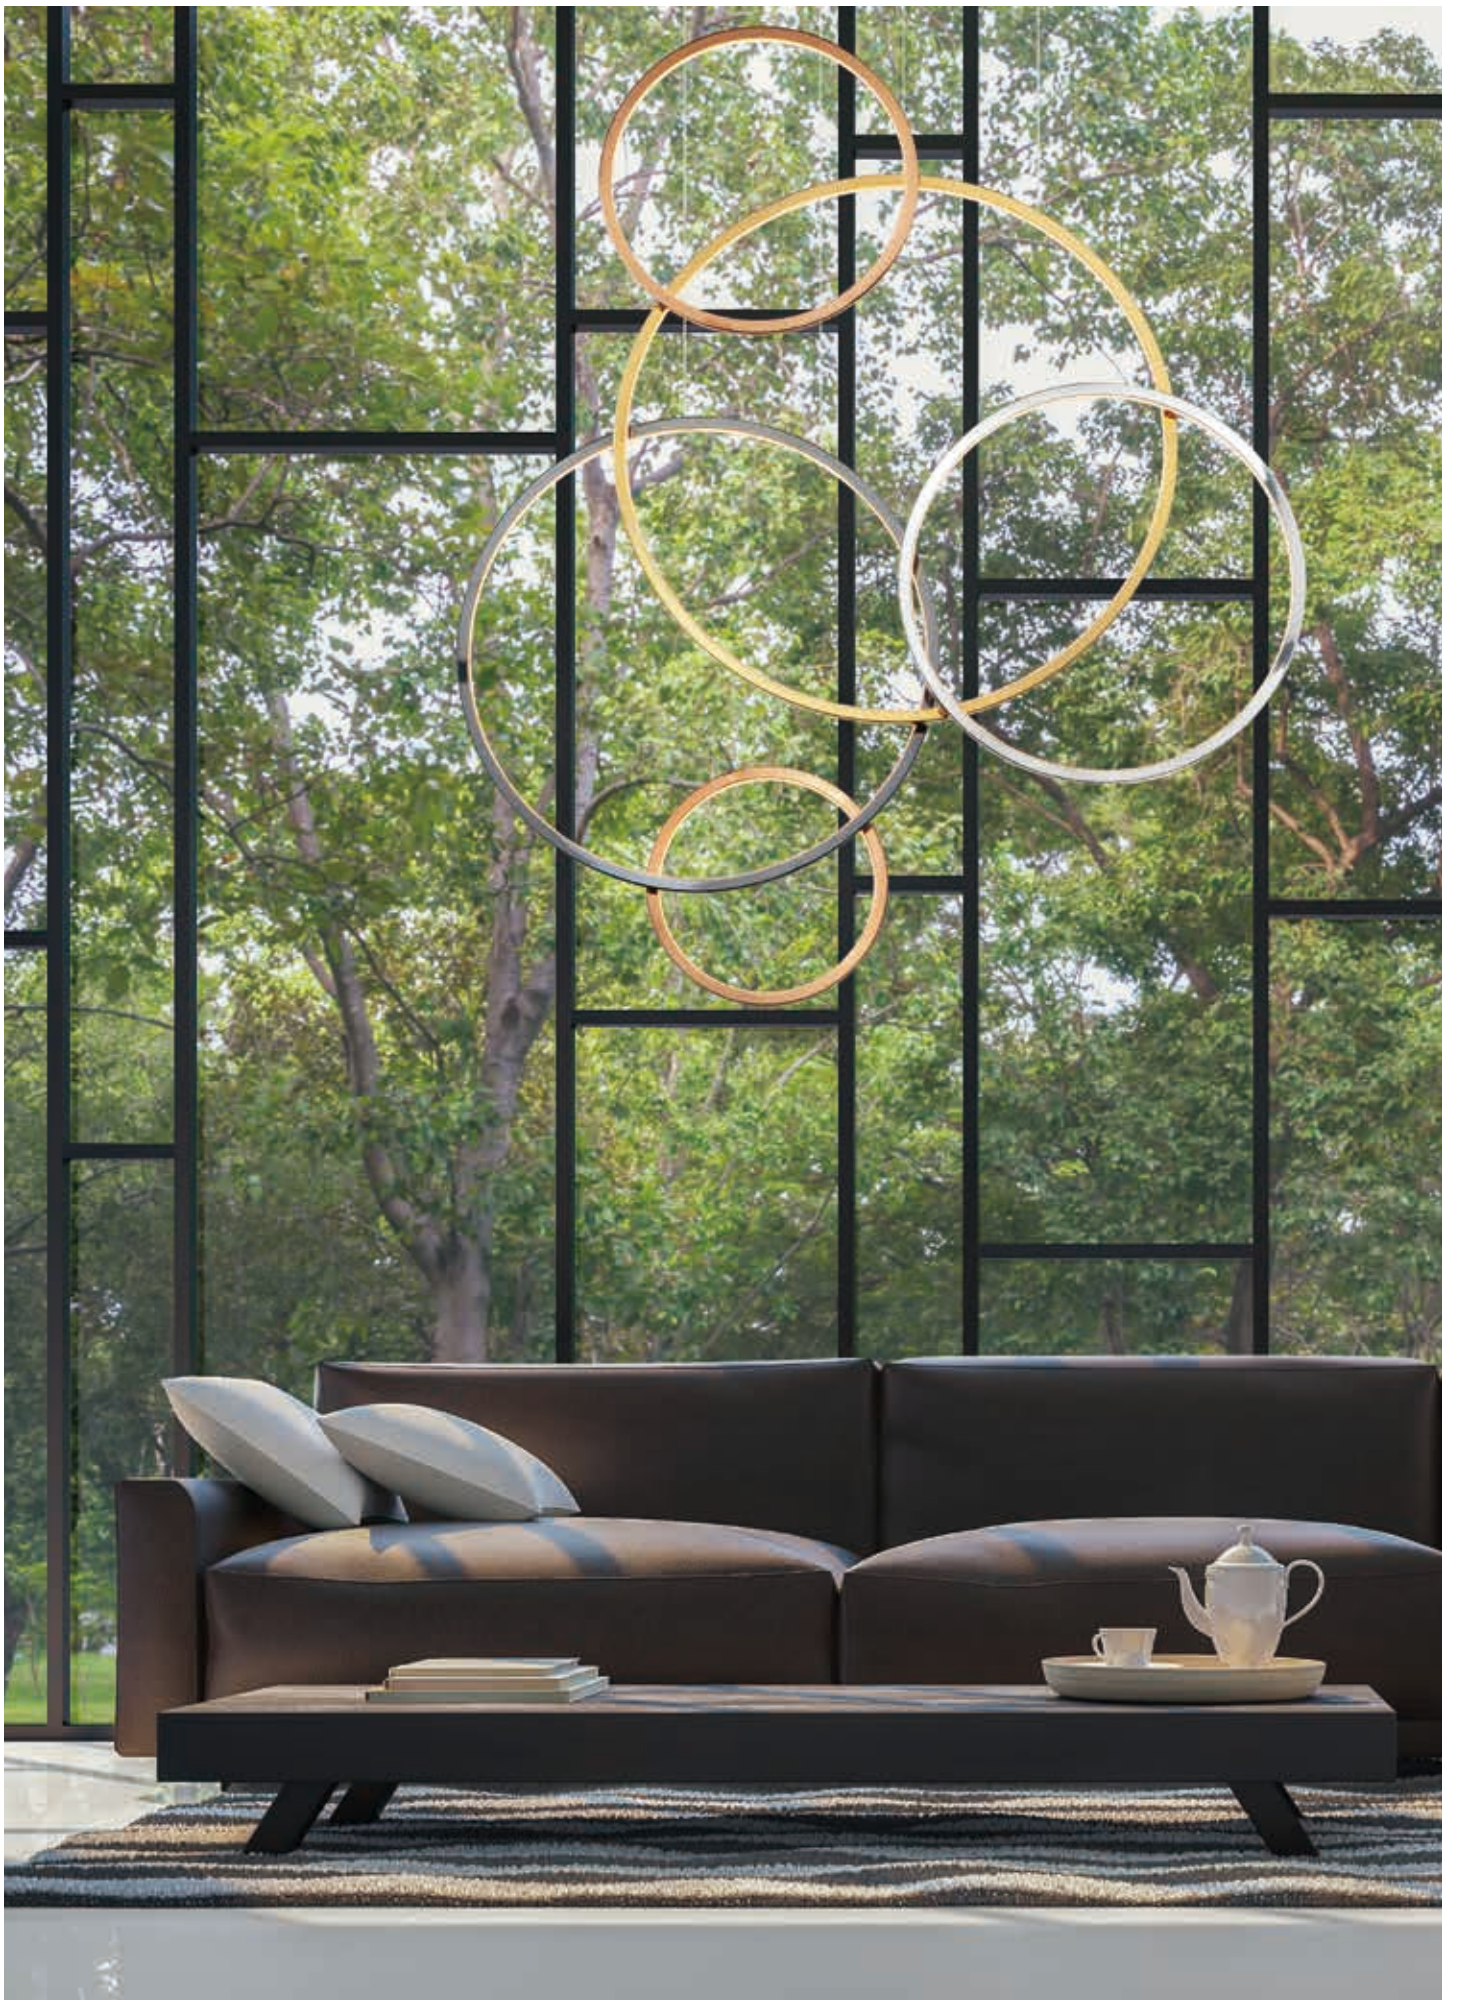

Finish: Patterned Acrylic (133) Polished Chrome (PC)

UNION

Intersecting rings for this large scale sculpture available in either vertical or horizontal configurations. Multiple high end finishes were used to blend in with today's eclectic interiors. The perfect fixture to fill a large space, this can also be installed against the wall as artwork.