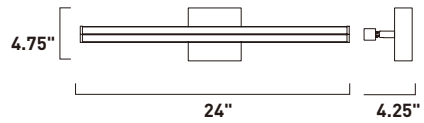

E21374-BK
Wall Mount

D