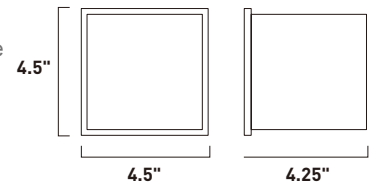

ITEM #	FINISH	LAMPING	DIMENSION	HCO	CRI	LUMENS		Additional Information
						INIT.	DEL.	
B	E41328 SA, WT	6W LED 3000K (Inte.)	7"W x 6"H x 2.75"Ext.	3"	90+	420	344	Adjustable light
C	E41308 BK, BZ	6W LED 3000K (Inte.)	4.5"W x 4.5"H x 4.25"Ext.	2.25"	90+	420	360	Adjustable light

Finish options: Black (BK) Bronze (BZ) Satin Aluminum (SA) White (WT)