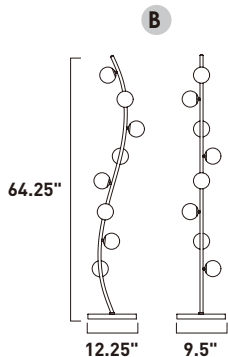

E24769-11MG
Floor Lamp