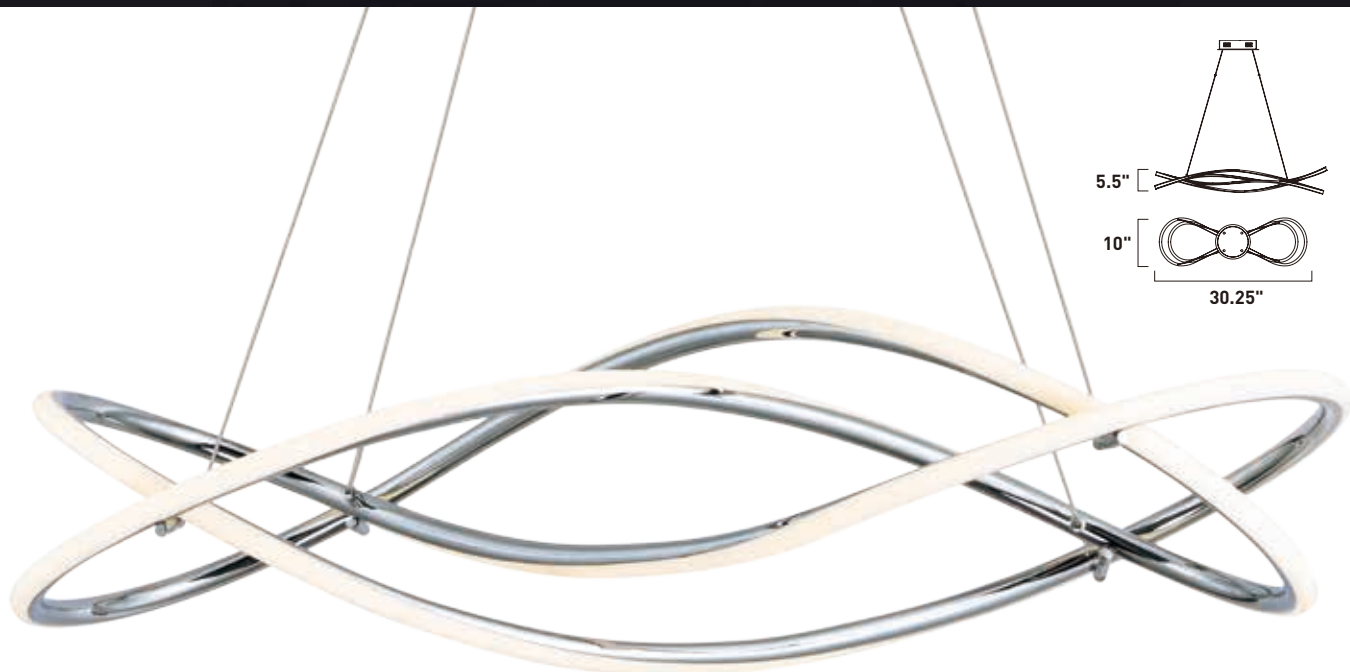

COASTER

Take a ride on this fun lighting collection featuring channel of Polished Chrome skillfully formed in a twisted design. Unique in its approach, light is distributed in all directions and is fully dimmable.

E24136-PC
Pendant

A

ITEM #	FINISH	LAMPING	DIMENSION	CRI	LUMENS		Additional Information	
					INIT.	DEL.		
A	E24136	PC	48W PCB LED 3000K (Integrated)	30.25"L x 10"W x 5.5"H, 127"OAH	90+	3360	2140	

Finish: Polished Chrome (PC)