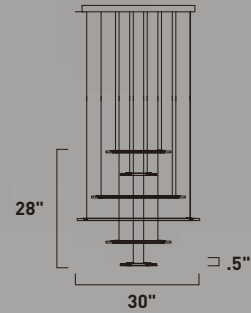

ITEM #	FINISH	LAMPING	DIMENSION	LUMENS			Additional Information	
				CRI	INIT.	DEL.		
A	E22664	11MS	105W PCB LED 3000K (Integrated)	30"W x .5"H, 183"OAH	80+	7350	4035	

Finish: Matte White Acrylic (11) Matte Silver (MS)