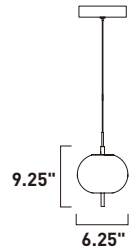

E25116-92BKGLD

Pendant

C