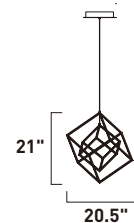

ITEM #	FINISH	LAMPING	DIMENSION	LUMENS			Additional Information	
				CRI	INIT.	DEL.		
A	E30586	BKPC	57W PCB LED 3000K (Integrated)	30.5"L x 30.5"W x 31"H, 120"OAH	90+	3990	2850	
B	E30582	BK, PC	24W PCB LED 3000K (Integrated)	20.5"L x 20.5"W x 21"H, 120"OAH	90+	1680	1500	
C	E30584	BKPC	40W PCB LED 3000K (Integrated)	20.5"L x 20.5"W x 21"H, 120"OAH	90+	2800	2580	

Finish options: Black (BK) Polished Chrome (PC)