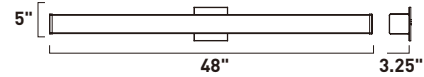

Removable backplate

E23408-01PC, -01SN
Bath Vanity

A

E23406-01PC, -01SN
Bath Vanity

B

E23404-01PC, -01SN
Bath Vanity

C

E23402-01PC, -01SN
Bath Vanity