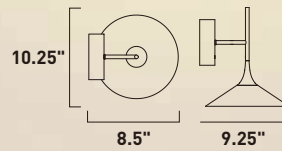

E21531-24PC
Wall Mount

C

ITEM #	FINISH	LAMPING	DIMENSION	LUMENS			Additional Information	
				HCO	CRI	INIT. DEL.		
C E21531	24PC	5W PCB LED 3000K (Inte.)	8.5"W x 10.25"H x 9.25"Ext.	4.75"	80+	400	300	

Finish: Clear glass (24) Polished Chrome (PC)