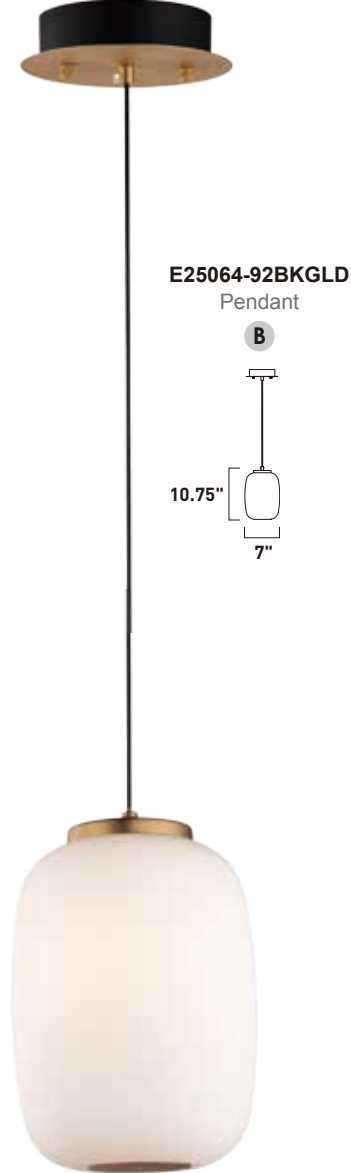

SOJI

- Two tone Black with Gold finish
- Satin White opal glass shades
- Pendants and wall sconces include JA8 LED G9 bulb
- 3000K Color Temperature
- CRI 80+
- Dimmable with Triac or ELV dimmers

ITEM #	FINISH	LAMPING	DIMENSION	LUMENS		Additional Information
				CRI	INIT. DEL.	
A	E25063 92BKGLD	2 x 4W G9 LED 3000K (Incl.)	7"L x 7"W x 8.75"H, 131"OAH	80+	960 760	
B	E25064 92BKGLD	2 x 4W G9 LED 3000K (Incl.)	7"L x 7"W x 10.75"H, 133"OAH	80+	960 760	
C	E25065 92BKGLD	2 x 4W G9 LED 3000K (Incl.)	9"L x 9"W x 7.5"H, 131"OAH	80+	960 760	

Finish: Satin White glass (92) Black/Gold (BKGLD)