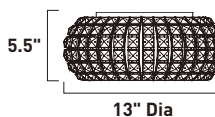

- G9, Xenon Bulbs Included
- Frosted White Glass Diffuser
- Upgrade to LED G9 Bulbs

C

D

	ITEM #	FINISH	LAMPING	DIMENSION	LUMENS	Additional Information
C	E21800	20PC	4 x 40W G9 Xenon (Incl.)	13"W x 5.5"H	2000	
D	E21801	20PC	6 x 40W G9 Xenon (Incl.)	15.75"W x 6.25"H	3000	

Finish: Crystal (20) Polished Chrome (PC)