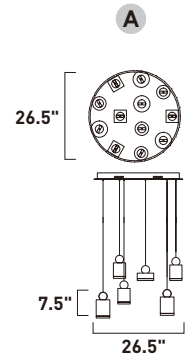

E20869-75BKGLD
Pendant