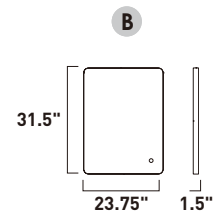

LED MIRRORS Aluminum

- Available in Anodized Bronze or Brushed Aluminum
- Coordinating free standing mirror that can be wall mounted as well

- Touch Dimmable
- Plug in or direct wire
- 3000 – 4500 – 6400K Color Temperature
- CRI 80+
- Dimmable with Triac dimmers

ITEM #	FINISH	LAMPING	DIMENSION	HCO	CRI	INIT.	DEL.	LUMENS	Additional Information
A	E42012 : 90AL, 90BRZ	22W PCB LED 3000/4500/6400K (Inte.)	23.75"W x 29.5"H x 1.5"Ext.	14.75"	80+	1540	1100		
B	E42014 : 90AL, 90BRZ	25W PCB LED 3000/4500/6400K (Inte.)	23.75"W x 31.5"H x 1.5"Ext.	15.75"	80+	1750	1250		
C	E42016 : 90AL, 90BRZ	22W PCB LED 3000/4500/6400K (Inte.)	27.5"W x 27.5"H x 1.5"Ext.	13.75"	80+	1540	1100		

Finish options: Frosted glass (90) Aluminum (AL) Anodized Bronze (BRZ)