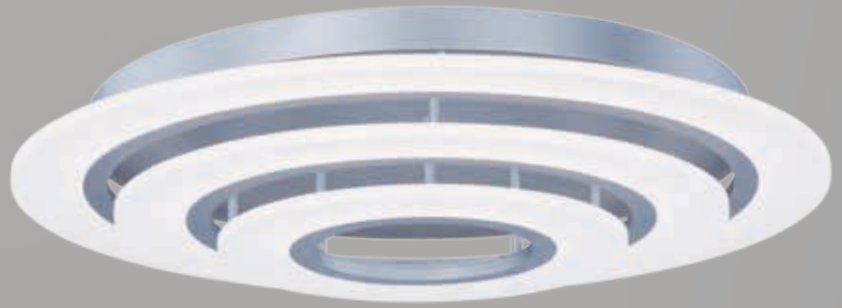

E22667-11MS
Flush Mount

B

E22662-11MS
Pendant

C

	ITEM #	FINISH	LAMPING	DIMENSION	LUMENS			Additional Information
					CRI	INIT.	DEL.	
B	E22667	11MS	68W PCB LED 3000K (Integrated)	31.5"W x 5.75"H	80+	4760	3200	LED
C	E22662	11MS	83W PCB LED 3000K (Integrated)	44.25"L x 35.5"W x 12.5"H, 81"OAH	80+	5810	3950	LED ①