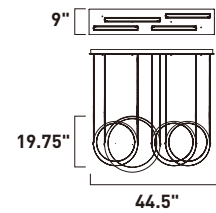

E24084-NAB
Pendant
B

ITEM #	FINISH	LAMPING	DIMENSION	LUMENS		Additional Information	
				CRI	INIT. DEL.		
B E24084	NAB	82W PCB LED 3000K (Inte.)	44.5"L x 9"W x 19.75"H, 83"OAH	90+	3250	2440	

Finish: Natural Aged Brass (NAB)