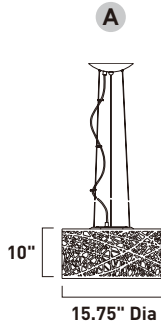

E21306-10BZ, -10PC
E21306-10BZ/BUL, -10PC/BUL (with LED Bulbs)
Pendant