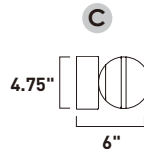

ITEM #	FINISH	LAMPING	DIMENSION	HCO	CRI	LUMENS INIT.	DEL.	Additional Information
C	E24590	93NAB, 93PC	1 x 6W PCB LED 3000K (Integrated)	4.75"W x 6"H x 6"Ext.	2.5"	80+	480	440	
D	E24591	93NAB, 93PC	1 x 6W PCB LED 3000K (Integrated)	4.5"W x 5.5"H, 127.75"OAH		80+	510	480	
E	E24595	93NAB, 93PC	5 x 6W PCB LED 3000K (Integrated)	15"W x 5.5"H, 127.5"OAH		80+	2400	2160	

Finish Options: Frost/Clear Acrylic (93) Natural Aged Brass (NAB) Polished Chrome (PC)