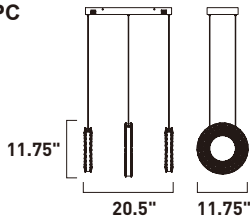

CHARM

- Rectangular Beveled Crystal
- 3000K Color Temperature
- CRI 90+
- Dimmable with Triac dimmers

A

B

	ITEM #	FINISH	LAMPING	DIMENSION	LUMENS			Additional Information
					CRI	INIT.	DEL.	
A	E30563	20PC	45W PCB LED 3000K (Integrated)	20.5"L x 11.75"W x 11.75"H, 136"OAH	90+	3192	2500	
B	E30565	20PC	83W PCB LED 3000K (Integrated)	37.25"L x 13.75"W x 13.75"H, 136"OAH	90+	5780	4540	

Finish: Crystal (20) Polished Chrome (PC)