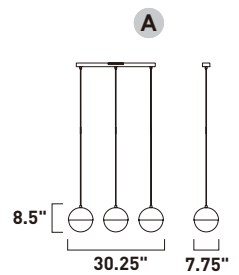

E20363-92BK, -92MG
Pendant

ITEM #	FINISH	LAMPING	DIMENSION	LUMENS			Additional Information
				CRI	INIT.	DEL.	
A E20363	92BK, 92MG	3 x 9W MB LED 3000K (Incl.)	30.25"L x 7.75"W x 8.5"H, 130.25"OAH	90+	1890	1350	JA8 Bulb Incl.

Finish options: Satin White glass (92) Black (BK) Metallic Gold (MG)