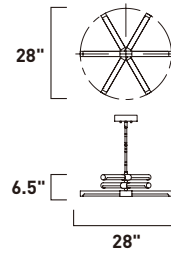

ITEM #	FINISH	LAMPING	DIMENSION	LUMENS			Additional Information
				CRI	INIT.	DEL.	
B E24943	APBK	40W PCB LED 3000K (Inte.)	28"L x 28"W x 6.5"H, 48.5"OAH	90+	3300	2800	

Finish: Antique Pecan/Black (APBK)