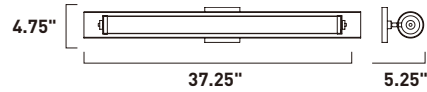

E23314-24PC
Bath Vanity

A

E23315-24PC
Bath Vanity

B

E23316-24PC
Bath Vanity

C

ITEM #	FINISH	LAMPING	DIMENSION	LUMENS				Additional Information	
				HCO	CRI	INIT.	DEL.		
A	E23314	24PC	15W PCB LED 3000K (Integrated)	17.25"W x 4.75"H x 5.25"Ext.	5.25"	90+	1200	1050	
B	E23315	24PC	20W PCB LED 3000K (Integrated)	22"W x 4.75"H x 5.25"Ext.	5.25"	90+	1600	1400	
C	E23316	24PC	40W PCB LED 3000K (Integrated)	37.25"W x 4.75"H x 5.25"Ext.	5.25"	90+	3200	2800	