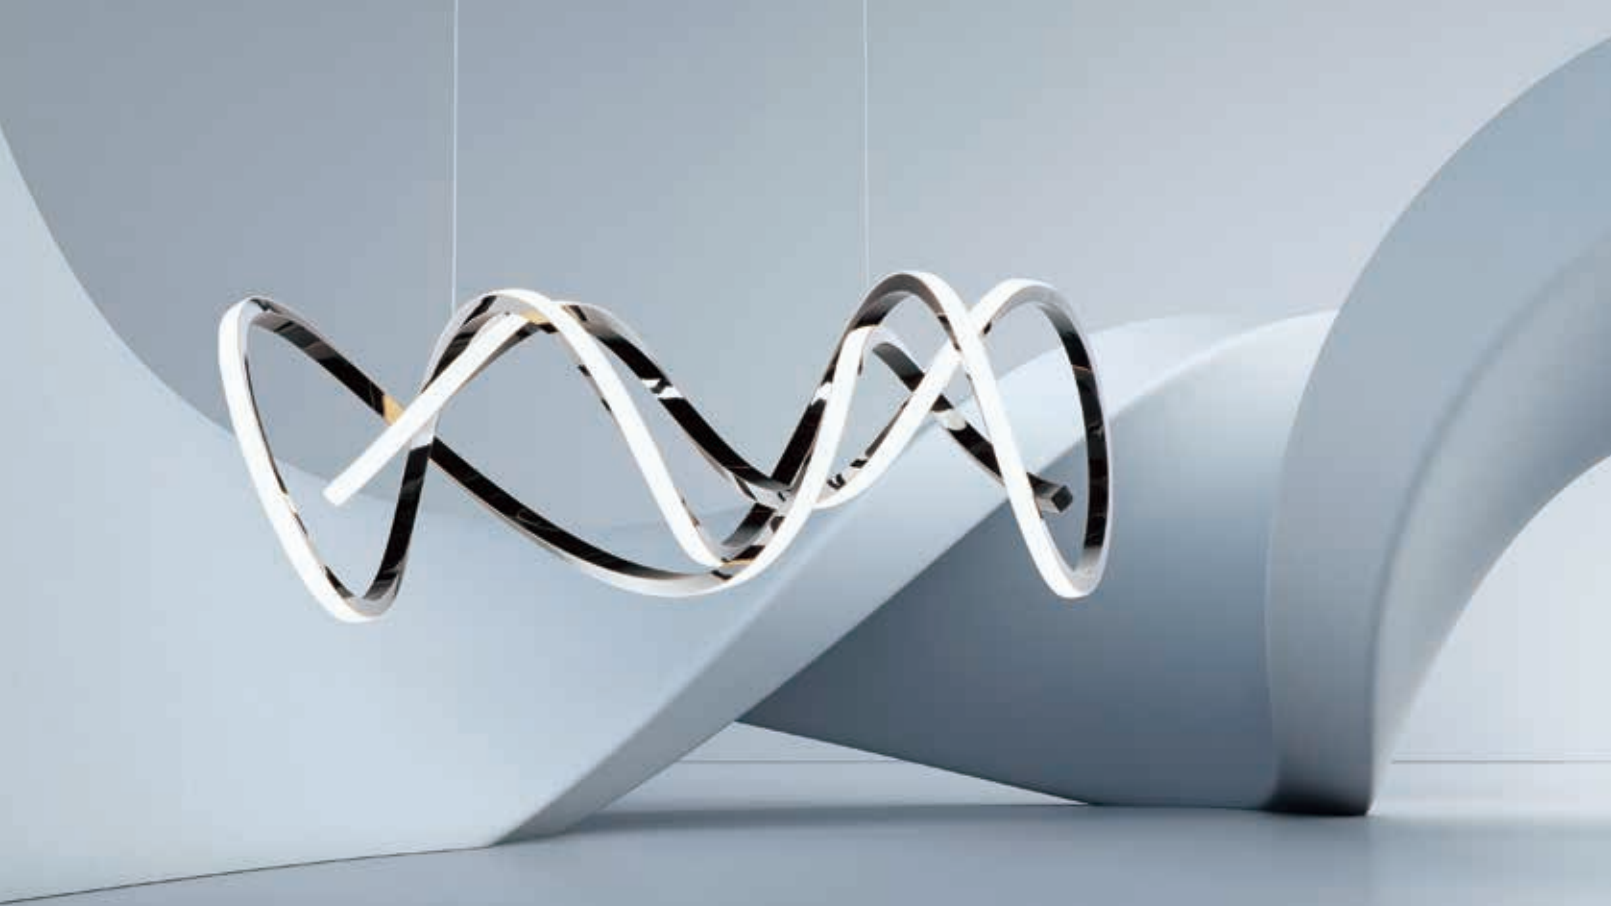

SIGNATURE

Organic lines sweep across horizontally and terminate as if a signature was written in 3 dimensions. Finished in a rich Brushed Champagne or Black Chrome, this collection is as much a sculpture as it is a functional light source.