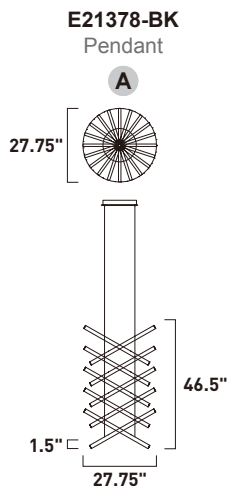

HOVER

- Square aluminum extrusions
- Light output from two faces of V shaped acrylic
- 3000K Color Temperature, CRI 80+

ITEM #	FINISH	LAMPING	DIMENSION	LUMENS			Additional Information
				CRI	INIT.	DEL.	
A E21378	BK	108W PCB LED 3000K (Integrated)	27.75"L x 27.75"W x 46.5"H, 126.75"OAH	80+	7560	4860	

Finish: Black (BK)