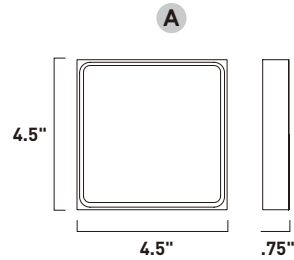

E41329-BK, -SA, -WT
Interior/Exterior Wall Sconce