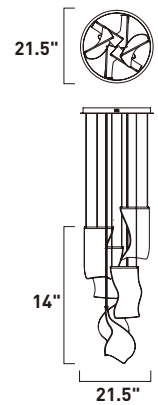

ITEM #	FINISH	LAMPING	DIMENSION	LUMENS			Additional Information
					CRI	INIT.	DEL.	
B	E24874	133PC	7.2W PCB LED 3000K (Integrated)	15.75"L x 15.75"W x 15.75"H, 135.25"OAH	90+	504	290	
C	E24875	133PC	25W PCB LED 3000K (Integrated)	21.5"L x 21.5"W x 14"H, 133.75"OAH	90+	2000	1000	

Finish: Patterned Acrylic (133) Polished Chrome (PC)