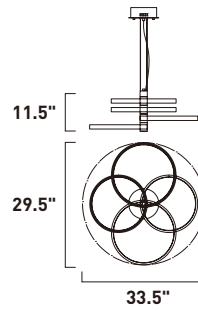

E24326-BKGLD
Pendant

A