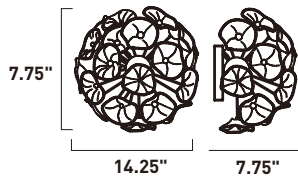

E22092-28
Wall/Flush Mount

D