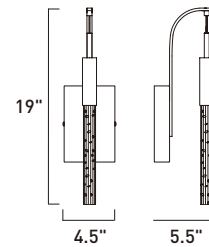

ITEM #	FINISH	LAMPING	DIMENSION	HCO	CRI	LUMENS		Additional Information
							INIT.	DEL.	
A	E32770	91BC	1 x 7.5W LED 3000K (Integrated)	4.5"W x 19"H x 5.5"Ext.	7"	90+	525	225	
B	E32779	91BC	10 x 7.5W LED 3000K (Integrated)	33.75"L x 11"W x 18"H, 140"OAH		90+	5250	2250	

Finish: Clear Bubble glass (91) Black Chrome (BC)