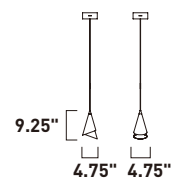

ITEM #	FINISH	LAMPING	DIMENSION	LUMENS			Additional Information
					CRI	INIT.	DEL.	
A	E21448	BKMG	12W PCB LED 3000K (Integrated)	9.75"L x 8.75"W x 18.25"H, 140.5"OAH	80+	960	469	
B	E21441	BKMG	7.2W PCB LED 3000K (Integrated)	4.75"L x 4.75"W x 9.25"H, 131.25"OAH	80+	504	330	

Finish: Black/Metallic Gold (BKMG)