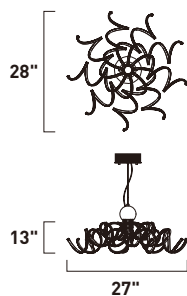

E21411-PC
Pendant

A