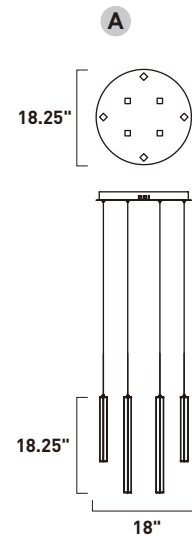

E21377-BK
Pendant