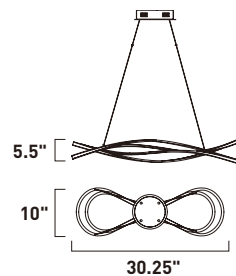

COASTER

Take a ride on this fun lighting collection featuring channel of Polished Chrome skillfully formed in a twisted design. Unique in its approach, light is distributed in all directions and is fully dimmable.

E24136-PC
Pendant

A

ITEM #	FINISH	LAMPING	DIMENSION	CRI	LUMENS		Additional Information	
					INIT.	DEL.		
A	E24136	PC	48W PCB LED 3000K (Integrated)	30.25"L x 10"W x 5.5"H, 127"OAH	90+	3360	2140	

Finish: Polished Chrome (PC)