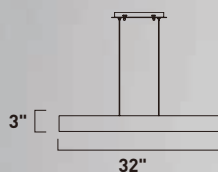

BLADE

A thin, half-inch aluminum blade now in Brushed Aluminum incorporates a threadlike LED board recessed into the bottom. The result is a unique effect of light appearing on the surface below without a clear indication from where it is generated.

E22903-AL
Pendant

A