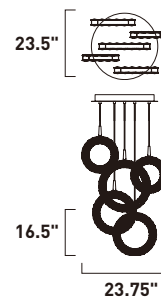

ITEM #	FINISH	LAMPING	DIMENSION	LUMENS			Additional Information
					CRI	INIT.	DEL.	
A	E30568	20PC	160W PCB LED 3000K (Integrated)	30.25"L x 15.25"W x 16.5"H, 138.5"OAH	90+	17,600	7800	
B	E30567	20PC	83W PCB LED 3000K (Integrated)	23.75"L x 23.5"W x 16.5"H, 138.5"OAH	90+	9130	5280	

Finish: Crystal (20) Polished Chrome (PC)