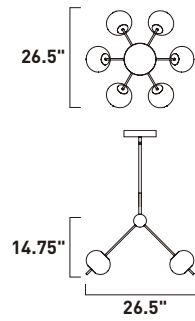

ITEM #	FINISH	LAMPING	DIMENSION	LUMENS		Additional Information
					CRI	INIT. DEL.	
B	E25111	92BKGLD	1 x 6W PCB LED 3000K (Integrated)	6.25"L x 6.25"W x 9.25"H, 132"OAH	80+	420 360	
C	E25116	92BKGLD	6 x 6W PCB LED 3000K (Integrated)	26.5"L x 26.5"W x 14.75"H, 60"OAH	80+	2880 2520	

Finish: Satin White glass (92) Black/Gold (BKGLD)