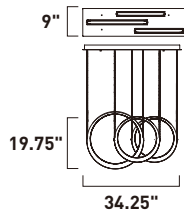

Finish: Natural Aged Brass (NAB)

TETHER

- Metal finished in Antique Brass
- Wire stitched within genuine Natural leather
- 3000K 90+ CRI
- Dimmable to 10% using ELV dimmer

E24083-NAB
Pendant

A

E24081-NAB
Pendant