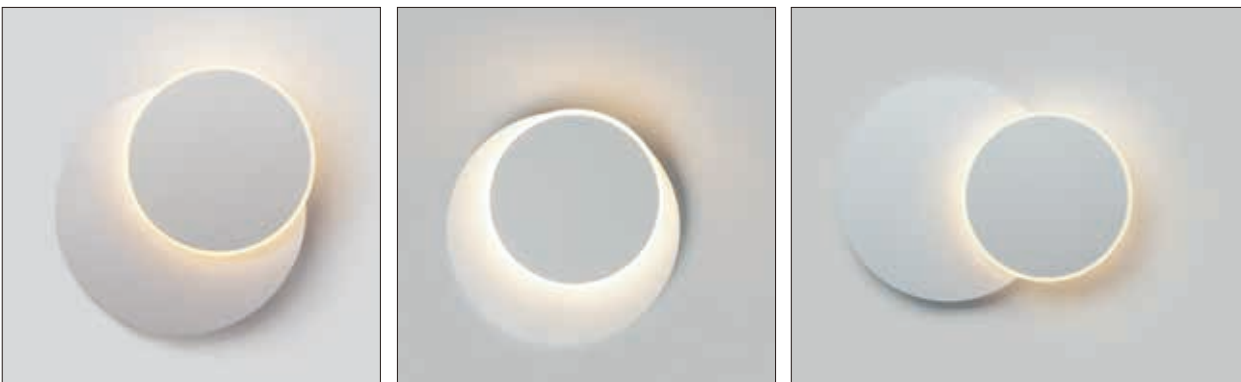

REVOLVER

This interesting wall or ceiling fixture is created in two sections finished in Matte White. The exterior section is lit on the edge and rotates from the top creating a halo effect on the surface behind.

- Directional light source
- Finished in Matte White
- 3000K Color Temperature
- CRI 80+
- Dimmable with Triac dimmers

ITEM #	FINISH	LAMPING	DIMENSION	HCO	LUMENS		Additional Information	
					CRI	INIT. DEL.		
A E20090	MW	10W PCB LED 3000K (Integrated)	10"W x 10"H x 2.5"Ext.	2.5"	80+	700	600	

Finish: Matte White (MW)