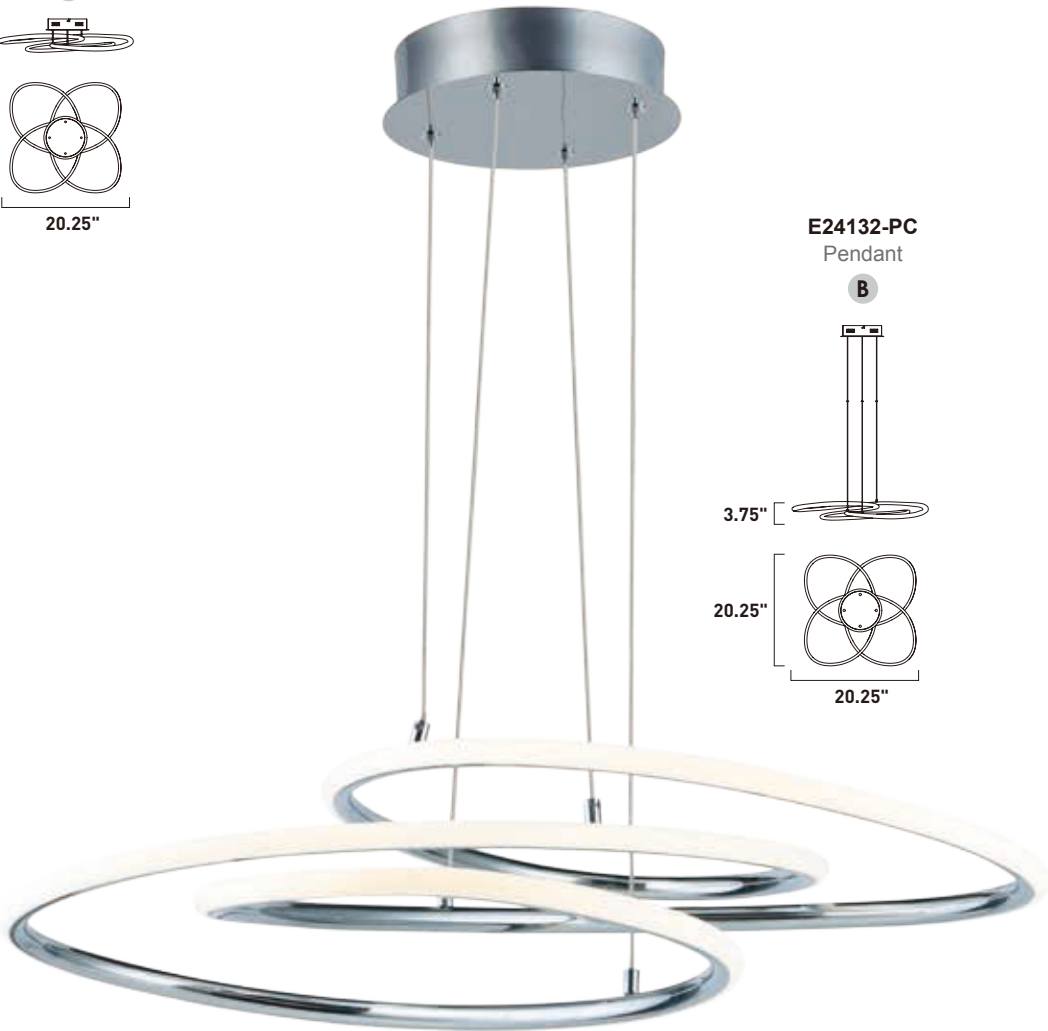

COASTER

- 110-277V Input
- 3000K Color Temperature
- Dimmable with ELV Dimmer at 120V
- Damp Location Rated

ITEM #	FINISH	LAMPING	DIMENSION	CRI	LUMENS		Additional Information	
					INIT.	DEL.		
B	E24132	PC	40W PCB LED 3000K (Integrated)	20.25"L x 20.25"W x 3.75"H, 129"OAH	90+	2800	2200	
C	E24134	PC	40W PCB LED 3000K (Integrated)	20.25"L x 20.25"W x 7.5"H	90+	2800	2105	

Finish: Polished Chrome (PC)