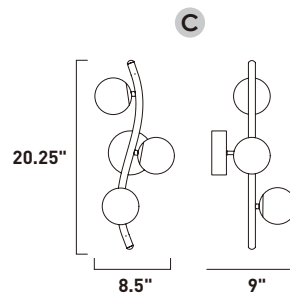

ITEM #	FINISH	LAMPING	DIMENSION	LUMENS			Additional Information
					HCO	CRI	INIT. DEL.	
A	E24765	11MG	8 x 3W COB LED 3000K (Integrated)	62.75"L x 9.5"W x 15.5"H, 135.25"OAH		80+	1680 1380	
B	E24769	11MG	8 x 3W COB LED 3000K (Integrated)	12.25"L x 9.5"W x 64.25"H		80+	1400 1380	
C	E24768	11MG	3 x 3W COB LED 3000K (Integrated)	8.5"W x 20.25"H x 9"Ext.	10"	80+	630 495	

Finish: Matte White glass (11) Metallic Gold (MG)