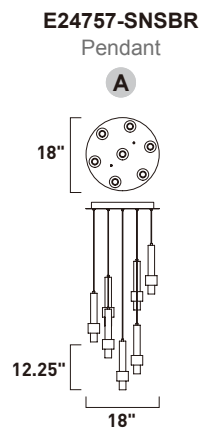

REVEAL

- Unique two-tone Satin Nickel and Satin Brass finish
- Light reveal at band
- 3000K Color Temperature
- CRI 90+

ITEM #	FINISH	LAMPING	DIMENSION	LUMENS		Additional Information
				CRI	INIT. DEL.	
A E24757	SNSBR	7 x 6W PCB LED 3000K (Integrated)	18"L x 18"W x 12.25"H, 134"OAH	90+	3360	815

Finish: Satin Nickel/Satin Brass (SNSBR)