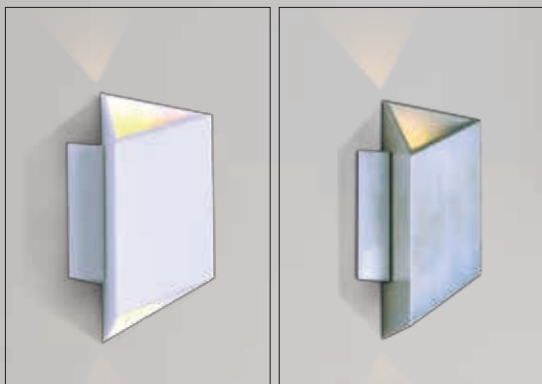

FACET

- ETL & cETL wet location listed, IP65 rated
- Dimmable with Electronic Low Voltage dimmer
- Cast and Machined Aluminum
- 3000K Color Temperature
- CRI 90+

ITEM #	FINISH	LAMPING	DIMENSION	HCO	CRI	LUMENS INIT.	Additional Information
A E41373	BK, SA, WT	7W LED 3000K (Inte.)	7"W x 8.5"H x 2.5"Ext.	4.25"	90+	560 | 460	Dim. with Triac dimmer

Finish options: Black (BK) Satin Aluminum (SA) White (WT)