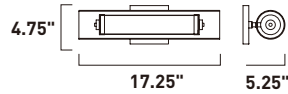

E23315-24PC
Bath Vanity

B