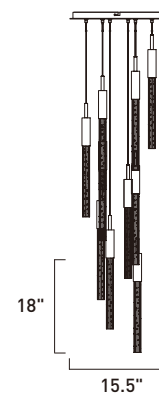

E32778-91BC
Pendant

A