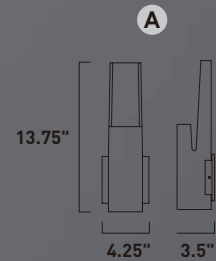

E41524-BZ, -WT
Interior/Exterior Wall Sconce