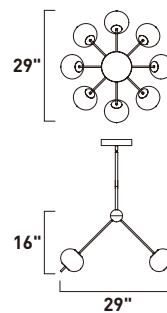

ITEM #	FINISH	LAMPING	DIMENSION	LUMENS			Additional Information
				CRI	INIT.	DEL.	
A E25118	92BKGLD	8 x 6W PCB LED 3000K (Integrated)	29"L x 29"W x 16"H, 61.5"OAH	80+	3840	2880	

Finish: Satin White glass (92) Black/Gold (BKGLD)