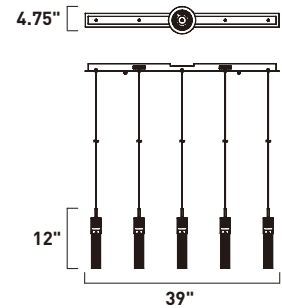

Finish options: Etched/Bubble glass (89) Bronze (BZ) Polished Chrome (PC)

E22763-89BZ, -89PC
Pendant

E

E22756-89PC
See page 327 for full Bath Vanities

D

E22764-89PC
Pendant

F

	ITEM #	FINISH	LAMPING	DIMENSION	LUMENS	Additional	
					CRI	INIT. DEL. Information	
D	E22756	89PC	2 x 15W LED (Integrated)	18"W x 5.25"H x 2.5"Ext.	80+	2100 : 1680	
E	E22763	89BZ, 89PC	3 x 7.5W LED 3000K (Integrated)	19.5"L x 5"W x 12"H, 120"OAH	80+	1575 : 900	
F	E22764	89PC	5 x 7.5W LED 3000K (Integrated)	39"L x 4.75"W x 12"H, 120"OAH	80+	2625 : 1500	