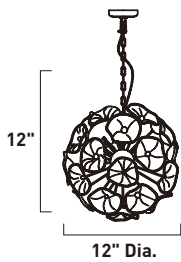

Finish: Clear Murano glass (28)

FIORI

- Hand formed Murano Glass
- G9 Lamps Included
- 2900K Color Temperature

(Optional)
BL2-9G9CL120V35
G9 LED Bulb

E22090-28
Pendant
A

E22094-28
Pendant
B

	ITEM #	FINISH	LAMPING	DIMENSION	LUMENS	Additional Information
A	E22090	28	8 x 40W G9 Xenon (Incl.)	12"W x 12"H, 130"OAH	4000	36" of chain
B	E22094	28	20 x 40W G9 Xenon (Incl.)	22.5"W x 22.5"H, 130"OAH	10000	36" of chain