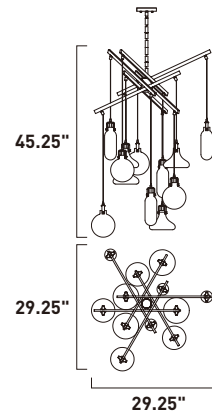

ITEM #	FINISH	LAMPING	DIMENSION	LUMENS	Additional Information
A E24312	18PC	12 x 40W G9, Xenon (Incl.)	29.25"L x 29.25"W x 45.25"H, 83"OAH	5880	

Finish: Clear glass (18) Polished Chrome (PC)