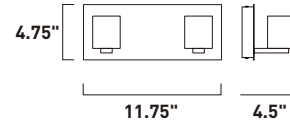

E32033-18PC
Bath Vanity

C