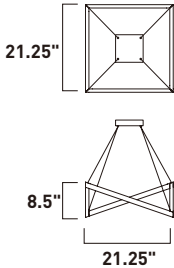

STEALTH

- 3000K Color Temperature
- CRI 80+
- Dimmable with Triac dimmers

E30574-BK
Pendant
B