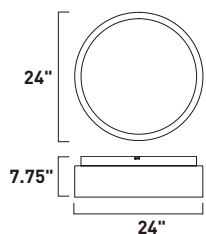

PIPES

- Hundreds of aluminum tubes in various sizes
- Two-tone Black and Aluminum finish
- 3000K Color Temperature, CRI 90+

E32782-BKAL
Flush Mount

B