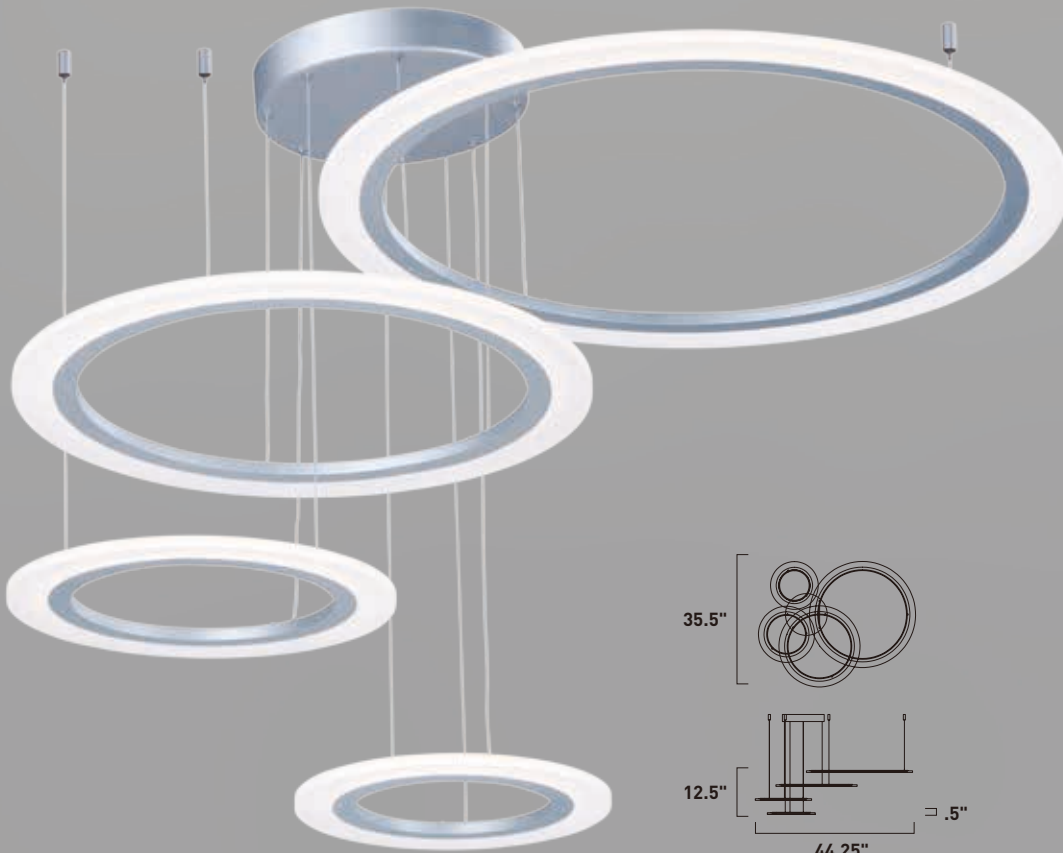

E22662-11MS
Pendant

C