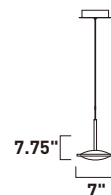

ITEM #	FINISH	LAMPING	DIMENSION	HCO	CRI	LUMENS		Additional Information
							INIT.	DEL.	
A	E21540	90BKGLD	8W PCB LED 3000K (Integrated)	7"W x 7"H x 2.5"Ext.	3.5"	80+	560	400	
B	E21546	90BKGLD	53W PCB LED 3000K (Integrated)	28.5"L x 28.5"W x 7.75"H, 63"OAH		80+	3500	2670	
C	E21543	90BKGLD	28W PCB LED 3000K (Integrated)	17"L x 17"W x 7.75"H, 130"OAH		80+	1800	1410	
D	E21541	90BKGLD	8W PCB LED 3000K (Integrated)	7"L x 7"W x 7.75"H, 130"OAH		80+	560	400	

Finish: Frosted glass (90) Black/Gold (BKGLD)