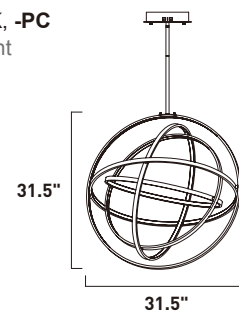

GYRO II

A very unique and interesting design that features concentric bands of Polished Chrome or Black that rotate on 3 axis points and adjusts in multiple directions similar to a gyro. The edge of each slender band encases a small LED strip covered by a frosted lens. This work of art is so much more than just a lighting fixture.

A