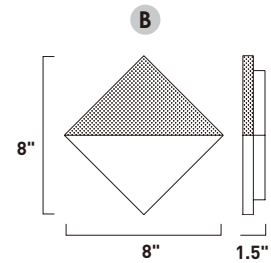

E41284-SA, -WT
Interior/Exterior Wall Sconce