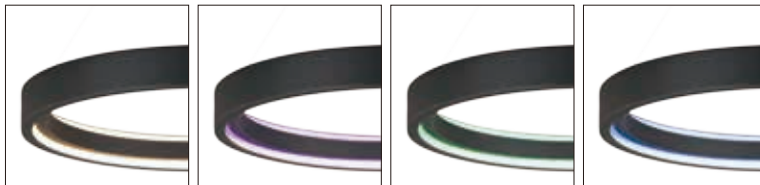

ITEM #	FINISH	LAMPING	DIMENSION	LUMENS			Additional Information
				CRI	INIT.	DEL.	
A	E35104 BK, MW	60W PCB LED (Integrated)	28.5"L x 28.5"W x 4"H, 123.75"OAH	90+	3500	2800	
B	E35100 BK, MW	18W PCB LED (Integrated)	17.75"L x 17.75"W x 5.5"H	90+	1200	900	
C	E35101 BK, MW	40W PCB LED (Integrated)	23.5"L x 23.5"W x 5.5"H	90+	2800	2100	
D	E35106 BK, MW	36W PCB LED (Integrated)	35.5"L x 35.5"W x 4"H, 125.5"OAH	90+	2400	1800	

Finish options: Black (BK) Matte White (MW)