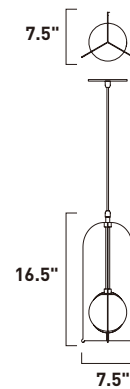

ITEM #	FINISH	LAMPING	DIMENSION	LUMENS			Additional Information
				CRI	INIT.	DEL.	
A E11090	92BK	4W G9 LED 3000K (Incl.)	7.5"L x 7.5"W x 16.5"H, 136.75"OAH	90+	450	380	

Finish: Satin White glass (92) Black (BK)