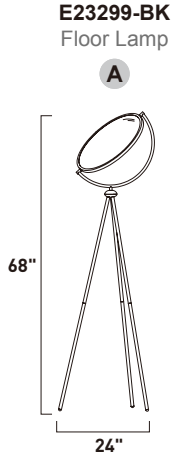

PADDLE

ITEM #	FINISH	LAMPING	DIMENSION	LUMENS			Additional Information
				CRI	INIT.	DEL.	
A E23299	BK	33W PCB LED 3000K (Integrated)	24"L x 24"W x 68"H	80+	2310	2145	

Finish: Black (BK)