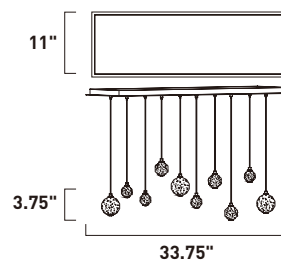

ITEM #	FINISH	LAMPING	DIMENSION	CRI	LUMENS	Additional Information	
A	E24506	91PC	9 x 1.5W LED (Incl.)	12.75"W x 3.75"H, 126"OAH	80+	945	Glass: 2"W x 1.8"H (3pcs), 2.36"W x 2.25"H (3pcs), 3.15"W x 3.1"H (3pcs)
B	E24507	91PC	10 x 1.5W LED (Incl.)	33.75"L x 11"W x 3.75"H, 126"OAH	80+	1050	Glass: 2"W x 1.8"H (3pcs), 2.36"W x 2.25"H (3pcs), 3.15"W x 3.1"H (4pcs)

Finish: Bubble glass (91) Polished Chrome (PC)