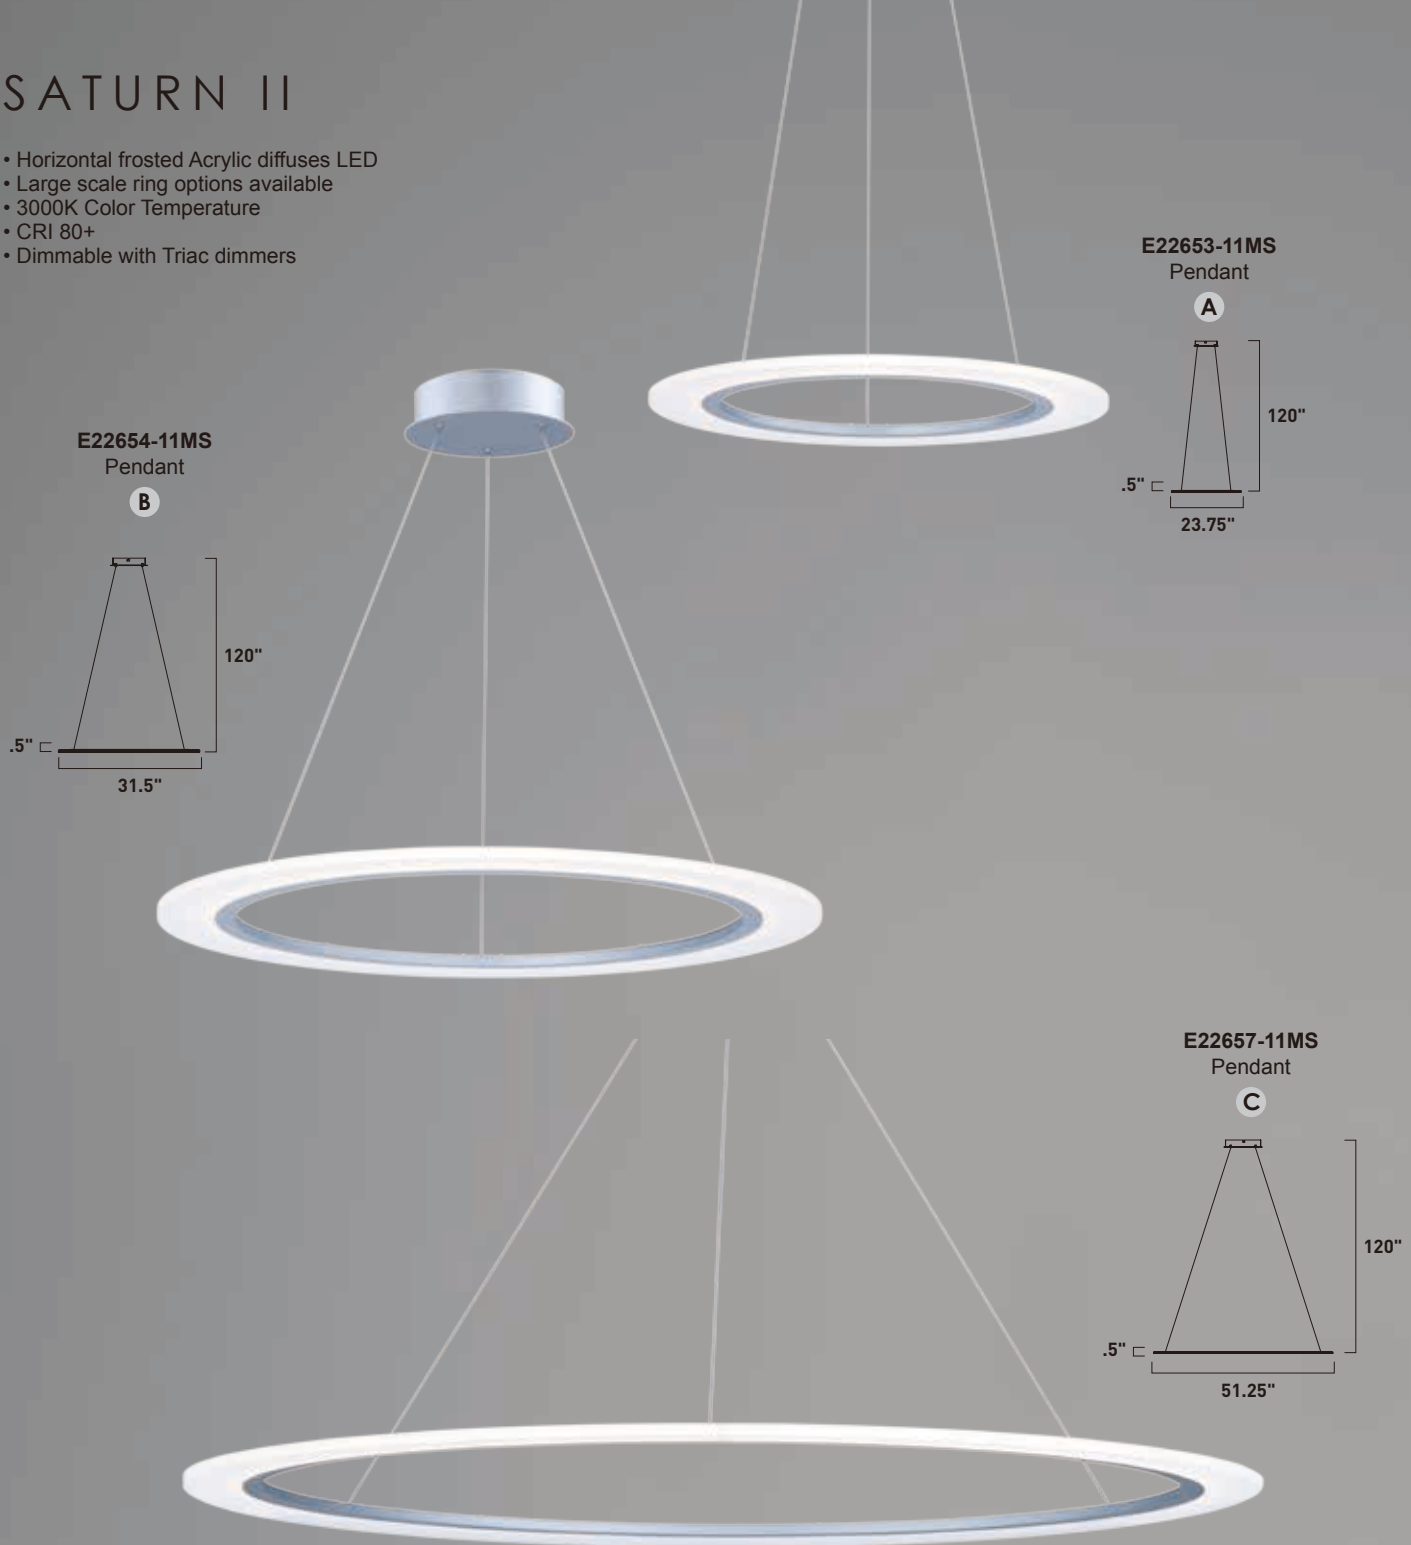

SATURN II

- Horizontal frosted Acrylic diffuses LED
- Large scale ring options available
- 3000K Color Temperature
- CRI 80+
- Dimmable with Triac dimmers

E22654-11MS
Pendant

B