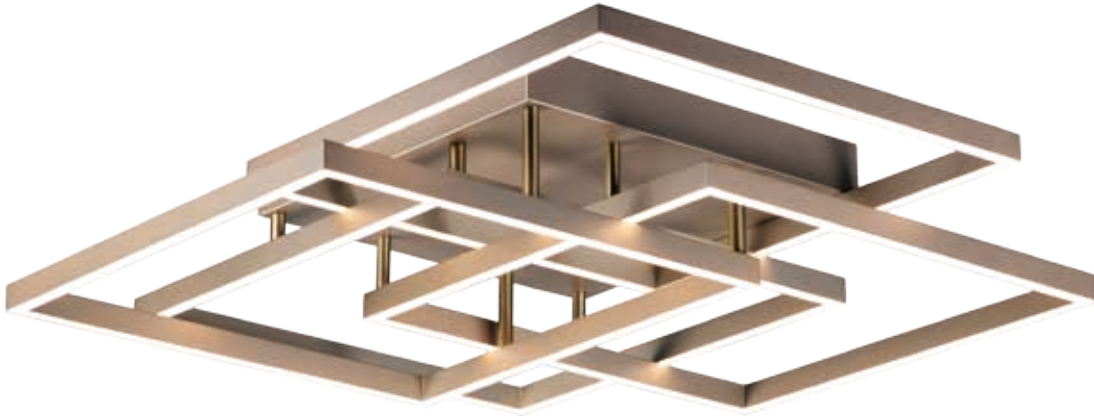

Finish options: Black (BK) Champagne (CHP)

TRAVERSE

- Dimmable with Triac Dimmer
- 3000K Color Temperature
- CRI 80+

E21513-BK, CHP
Flush Mount

A

E21518-BK, CHP
Flush Mount

B

	ITEM #	FINISH	LAMPING	DIMENSION	CRI	LUMENS INIT. DEL.	Additional Information
A	E21513	BK, CHP	80W PCB LED 3000K (Integrated)	35.5"L x 23.5"W x 6.75"H	80+	5600 4000	
B	E21518	BK, CHP	112W PCB LED 3000K (Integrated)	31"L x 31"W x 6"H	80+	7840 5500	