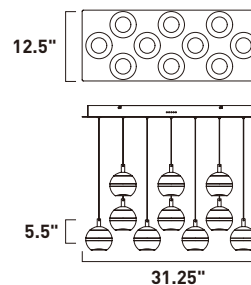

ITEM #	FINISH	LAMPING	DIMENSION	LUMENS		Additional Information
				CRI	INIT. DEL.	
A E24599	93NAB, 93PC	10 x 6W PCB LED 3000K (Integrated)	31.25"L x 12.5"W x 5.5"H, 127.5"OAH	80+	5610	4950

Finish Options: Frost/Clear Acrylic (93) Natural Aged Brass (NAB) Polished Chrome (PC)