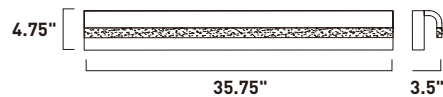

ITEM #	FINISH	LAMPING	DIMENSION	HCO	CRI	LUMENS INIT.	LUMENS DEL.	Additional Information	
A	E24842	90BK, 90PC	13W PCB LED 3000K (Integrated)	18"W x 4.75"H x 3.25"Ext.	2.25"	90+	910	700	
B	E24844	90BK, 90PC	18W PCB LED 3000K (Integrated)	24"W x 4.75"H x 3.5"Ext.	2.25"	90+	1260	1000	
C	E24846	90BK, 90PC	22W PCB LED 3000K (Integrated)	30"W x 4.75"H x 3.5"Ext.	2.25"	90+	1540	1200	
D	E24848	90BK, 90PC	25W PCB LED 3000K (Integrated)	35.75"W x 4.75"H x 3.5"Ext.	2.25"	90+	1750	1400	

Finish options: Frosted glass (90) Black (BK) Polished Chrome (PC)