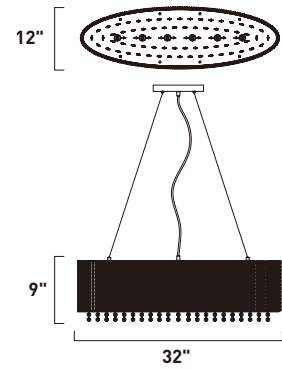

SPIRAL

- Twisted aluminum rods
- Features K9 crystal beads
- G9, Xenon Bulbs Included
- Upgrade to LED G9 Bulbs

(Optional)
BL2-9G9CL120V35
G9 LED Bulb

E23144-10PC
Pendant

	ITEM #	FINISH	LAMPING	DIMENSION	LUMENS	Additional Information
A	E23144	10PC	6 x 40W G9 Xenon (Incl.)	32"L x 12"W x 9"H, 127"OAH	3000	

Finish: Clear/White (10) Polished Chrome (PC)