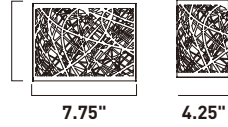

E21315-10BZ, -10PC
E21315-10BZ/BUL, -10PC/BUL (with LED Bulbs) 5"
Wall Mount

B