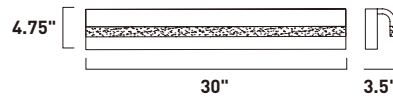

E24848-90BK, -90PC
Bath Vanity

D