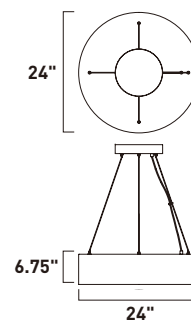

PIPES

- Hundreds of aluminum tubes in various sizes
- Two-tone Black and Aluminum finish
- 3000K Color Temperature, CRI 90+

E32782-BKAL
Flush Mount

B

E32785-BKAL
Pendant

C

ITEM #	FINISH	LAMPING	DIMENSION	LUMENS			Additional Information	
				CRI	INIT.	DEL.		
A	E32787	BKAL	117W PCB LED 3000K (Inte.)	30"L x 30"W x 6.75"H, 129"OAH	90+	11,000	3800	120-277V Triac/0-10V Dimming
B	E32782	BKAL	58.5W PCB LED 3000K (Inte.)	24"L x 24"W x 7.75"H	90+	5850	2000	120-277V Triac/0-10V Dimming
C	E32785	BKAL	58.5W PCB LED 3000K (Inte.)	24"L x 24"W x 6.75"H, 129"OAH	90+	5850	2000	120-277V Triac/0-10V Dimming