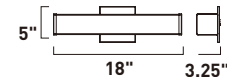

ITEM #	FINISH	LAMPING	DIMENSION	HCO	CRI	LUMENS		Additional Information	
						INIT.	DEL.		
A	E23408	01PC, 01SN	40W PCB LED 2700-5000K (Inte.)	48"W x 5"H x 3.25"Ext.	2.25"	90+	3370	2700	
B	E23406	01PC, 01SN	35W PCB LED 2700-5000K (Inte.)	36"W x 5"H x 3.25"Ext.	2.25"	90+	2400	1930	
C	E23404	01PC, 01SN	30W PCB LED 2700-5000K (Inte.)	30"W x 5"H x 3.25"Ext.	2.25"	90+	2050	1650	
D	E23402	01PC, 01SN	25W PCB LED 2700-5000K (Inte.)	24"W x 5"H x 3.25"Ext.	2.25"	90+	1700	1380	
E	E23400	01PC, 01SN	20W PCB LED 2700-5000K (Inte.)	18"W x 5"H x 3.25"Ext.	2.25"	90+	1350	1100	

Finish Options: White glass (01) Polished Chrome (PC) Satin Nickel (SN)