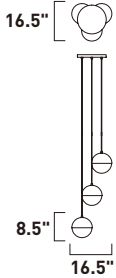

E20366-92BK, -92MG
Pendant

B

ITEM #	FINISH	LAMPING	DIMENSION	LUMENS			Additional Information
				CRI	INIT.	DEL.	
A	E20364	92BK, 92MG; 3 x 9W MB LED 3000K (Incl.)	16.5"L x 16.5"W x 8.5"H, 130.25"OAH	90+	1890	1270	JA8 Bulb Incl.
B	E20366	92BK, 92MG; 1 x 12W MB LED 3000K (Incl.)	11.75"L x 11.75"W x 12.25"H, 135"OAH	90+	840	830	JA8 Bulb Incl.

Finish options: Satin White glass (92) Black (BK) Metallic Gold (MG)