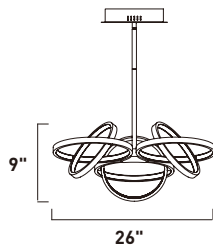

GYRO II

- Rotating arms on 3 axis points
- Integrated LED on the inside edge of the bands
- 3000K Color Temperature, CRI 80+
- Dimmable with Triac Dimmer

E24787-BKPC
Pendant

B