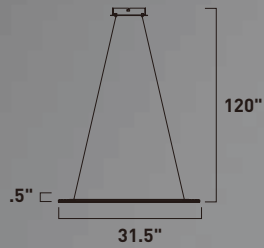

SATURN II

- Horizontal frosted Acrylic diffuses LED
- Large scale ring options available
- 3000K Color Temperature
- CRI 80+
- Dimmable with Triac dimmers

B

A

C

ITEM #	FINISH	LAMPING	DIMENSION	LUMENS		Additional Information
				CRI	INIT. DEL.	
A	E22653	11MS 24W PCB LED 3000K (Integrated)	23.75"W x .5"H, 120"OAH	80+	1680 1280	
B	E22654	11MS 32W PCB LED 3000K (Integrated)	31.5"W x .5"H, 120"OAH	80+	2240 1810	
C	E22657	11MS 50W PCB LED 3000K (Integrated)	51.25"W x .5"H, 120"OAH	80+	3500 2440	

Finish: Matte White Acrylic (11) Matte Silver (MS)