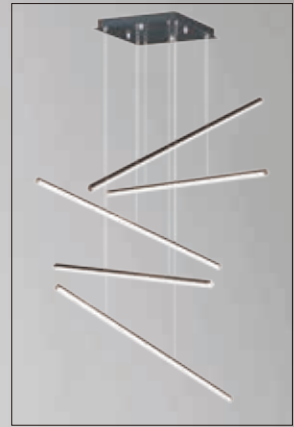

HOVER

- Square aluminum extrusions
- Light output from two faces of V shaped acrylic
- 3000K Color Temperature, CRI 80+