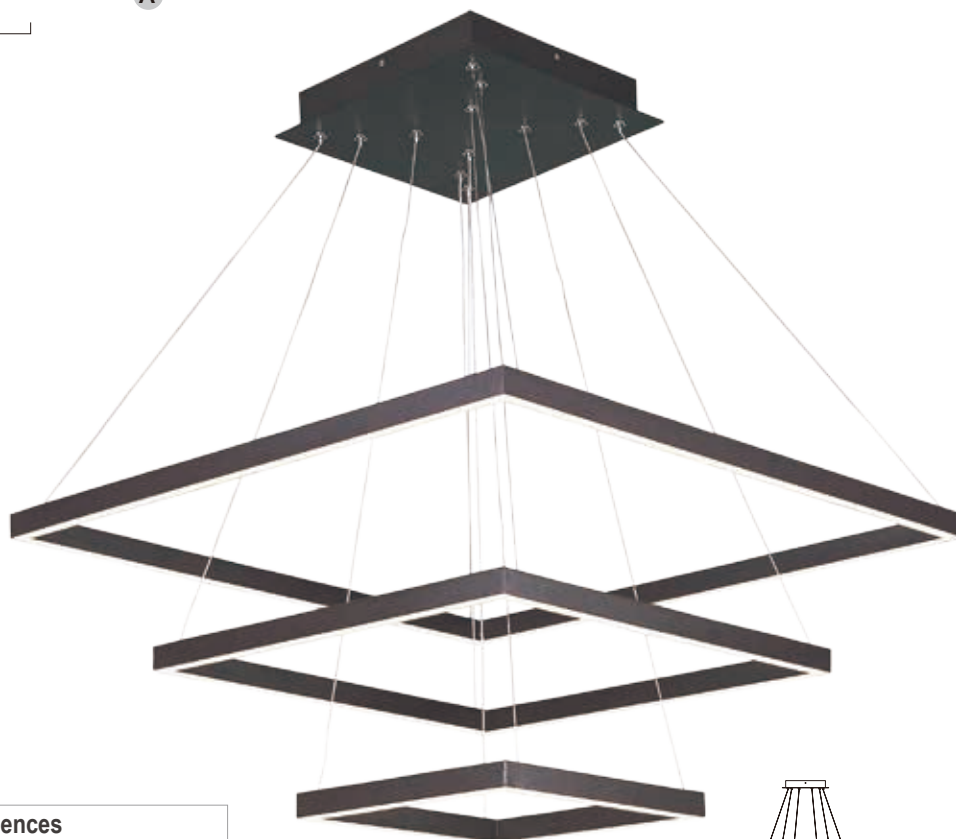

A

E22407-BZ
3-Tier Pendant