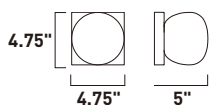

E21452-93BK
Bath Vanity

B