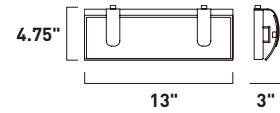

E25131-92BK, -92GLD, -92PC
Bath Vanity

B